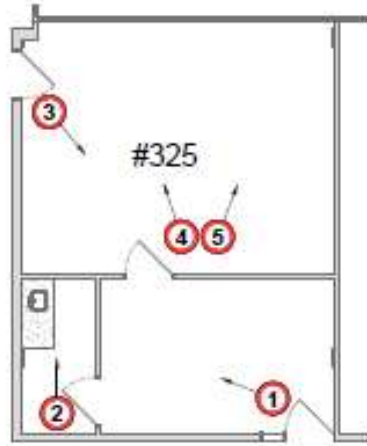

1

Kitchen

2

3

4

5

SOUTHLAND COURT
10601 Southport Rd SW

SUITE #325
589 sqft