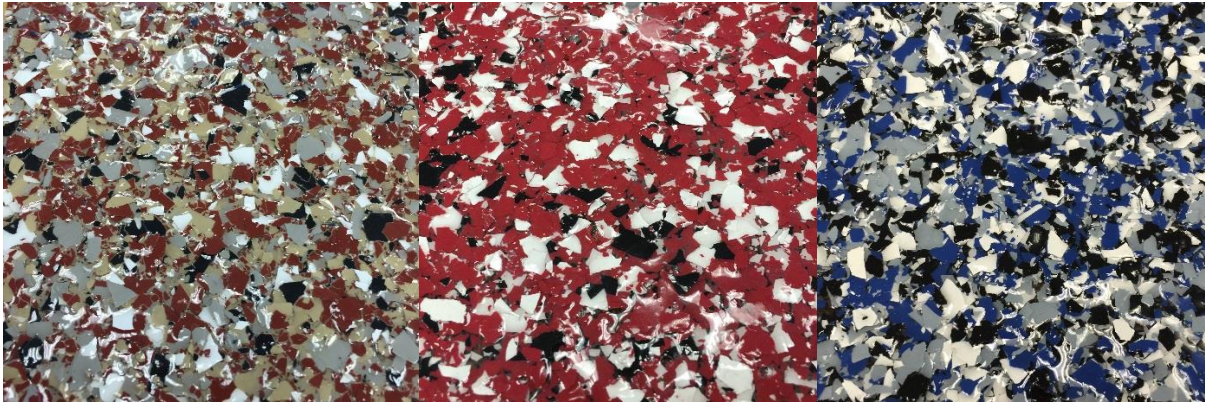

FLOORGUARD PRODUCTS ¼" COLOR BLEND FLAKES

Mars Gray

Gray

Tuxedo

Charcoal

Beige Haze

Beach

River Rock

Tan

Deep Brown

¼" Color Blend Flakes

888-983-4014

FLOORGUARD PRODUCTS ¼" COLOR BLEND FLAKES

Rust

Raging Red

Dream Blue