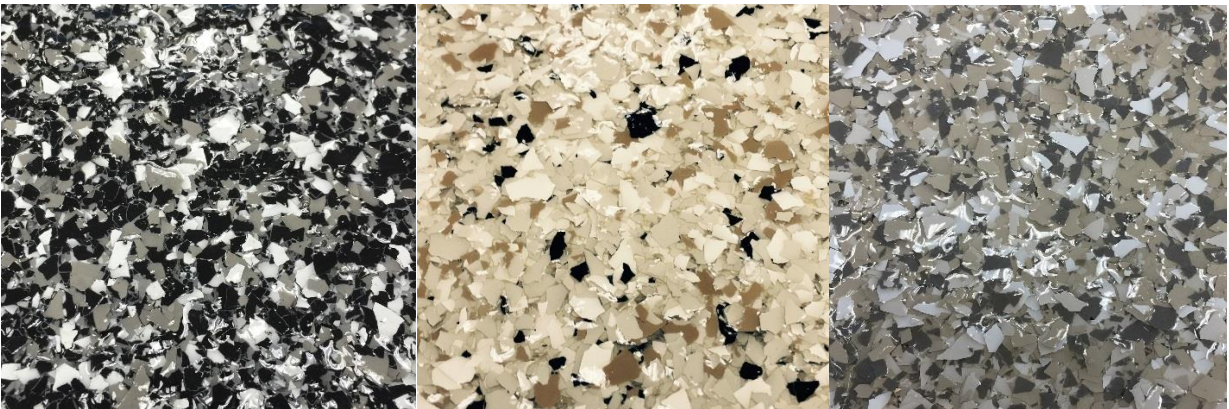

FLOORGUARD PRODUCTS ¼" COLOR BLEND FLAKES

Mars Gray

Gray

Tuxedo

Charcoal

Beige Haze

Beach

River Rock

Tan

Deep Brown

¼" Color Blend Flakes

888-983-4014

FLOORGUARD PRODUCTS ¼" COLOR BLEND FLAKES

Rust

Raging Red

Dream Blue