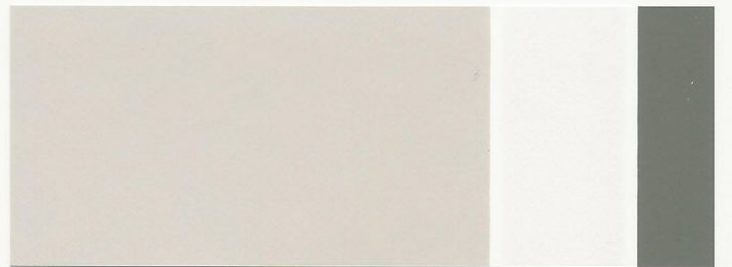

Ⓑ

Ⓓ

Ⓐ

BODY	TRIM	ACCENT
Rare Gray SW 6199	Casa Blanca SW 7571	Pewter Green SW 6208
Dover White SW 6385	Gateway Gray SW 7644	Mediterranean SW 7617
Concord Buff SW 7684	Pure White SW 7005	Porpoise SW 7047

BODY	TRIM	ACCENT
Softer Tan SW 6141	Foothills SW 7514	Darkroom SW 7083
Maison Blanche SW 7526	Alabaster SW 7008	Dried Thyme SW 6186
Slate Tile SW 7624	Grecian Ivory SW 7541	Manor House SW 7505

Ⓑ

Ⓓ

Ⓐ