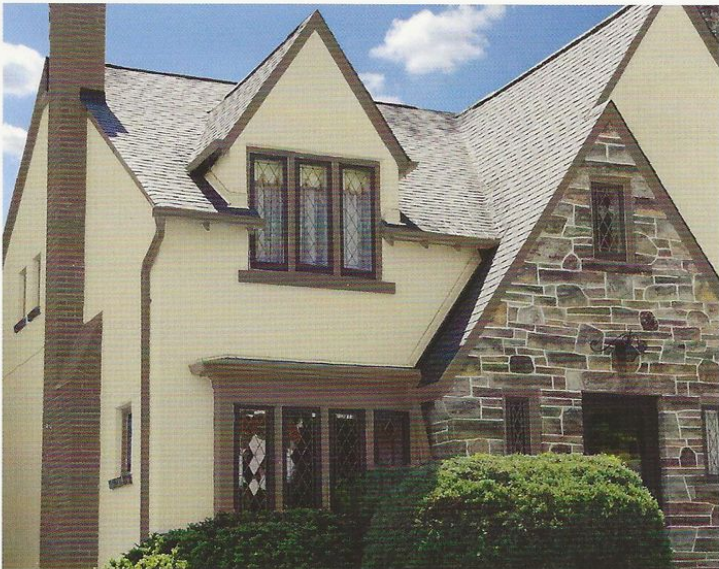

BODY	TRIM	ACCENT
Softer Tan SW 6141	Foothills SW 7514	Darkroom SW 7083
Maison Blanche SW 7526	Alabaster SW 7008	Dried Thyme SW 6186
Slate Tile SW 7624	Grecian Ivory SW 7541	Manor House SW 7505