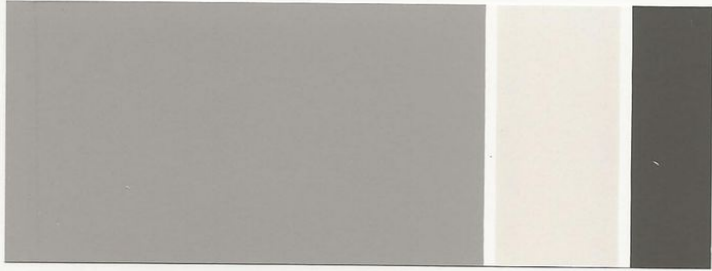

Ⓑ

Ⓓ

Ⓐ

BODY	TRIM	ACCENT
Rare Gray SW 6199	Casa Blanca SW 7571	Pewter Green SW 6208
Dover White SW 6385	Gateway Gray SW 7644	Mediterranean SW 7617
Concord Buff SW 7684	Pure White SW 7005	Porpoise SW 7047

BODY	TRIM	ACCENT
Softer Tan SW 6141	Foothills SW 7514	Darkroom SW 7083
Maison Blanche SW 7526	Alabaster SW 7008	Dried Thyme SW 6186
Slate Tile SW 7624	Grecian Ivory SW 7541	Manor House SW 7505

Ⓑ

Ⓓ

Ⓐ