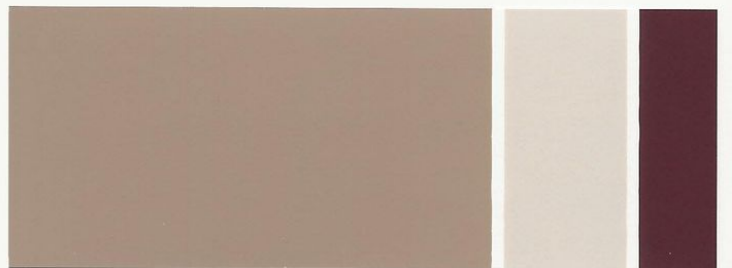

Ⓑ

Ⓓ

Ⓐ

BODY	TRIM	ACCENT
Rare Gray SW 6199	Casa Blanca SW 7571	Pewter Green SW 6208
Dover White SW 6385	Gateway Gray SW 7644	Mediterranean SW 7617
Concord Buff SW 7684	Pure White SW 7005	Porpoise SW 7047

BODY	TRIM	ACCENT
Softer Tan SW 6141	Foothills SW 7514	Darkroom SW 7083
Maison Blanche SW 7526	Alabaster SW 7008	Dried Thyme SW 6186
Slate Tile SW 7624	Grecian Ivory SW 7541	Manor House SW 7505

Ⓑ

Ⓓ

Ⓐ