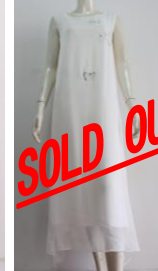

\$20.0

Sizing/Pre-Pack: 1/S 2/M 2/L 2/XL 1/XXL; 8PC/PP
Fabric / Content: WOVEN; 100%POLYESTER
Delivery Date: IN STOCK
Special Note:

DDA-12044-50-RED

DDA-12044-10-BLK

DDA-12044-20-WHT

Brand:
Style No:
Color:
Description: