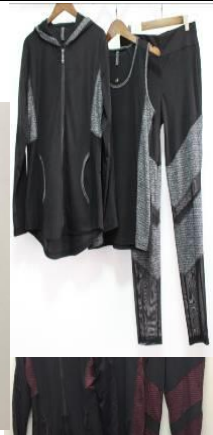

CCB-11215-10-BLK

CCB-11215
\$18.5

TTB-18915-10-BLK

TTB-18915
\$7.5

LEGGING

LLB-15615
\$10.0

YGB-19915-40-BLU
SET OF 3

\$35.0

Brand: 
 Style No: YGB-19915
 Color: 10-BLK, 40-BLU
 Description: WORK OUT SPORT SET OF 3 PCS
 INCLUDING JACKET, TOP AND LEGGING

Sizing/Pre-Pack: 1/S 2/M 2/L 2/XL 1/XXL; 8PC/PP
 Fabric / Content: KNITTED/94% POLYESTER 6% SPANDEX
 Delivery Date: IN STOCK
 Special Note:

CCB-11216
\$18.5

TTB-18916
\$7.5

LEGGING

LLB-15616
\$10.0

YGB-19916-55-BGD
SET OF 3

\$35.0

Brand: 
 Style No: YGB-19916
 Color: 10-BLK, 55-BGD
 Description: WORK OUT SPORT SET OF 3 PCS
 INCLUDING JACKET, TOP AND LEGGING