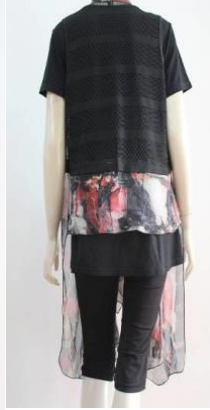

Brand: 
 Style No: YGB-19915
 Color: 10-BLK, 40-BLU
 Description: WORK OUT SPORT SET OF 3 PCS
 INCLUDING JACKET, TOP AND LEGGING

Sizing/Pre-Pack: 1/S 2/M 2/L 2/XL 1/XXL; 8PC/PP
 Fabric / Content: KNITTED/94% POLYESTER 6% SPANDEX
 Delivery Date: IN STOCK
 Special Note:

CCB-11216
\$18.5

TTB-18916
\$7.5

LEGGING

LLB-15616
\$10.0

YGB-19916-55-BGD
SET OF 3

\$35.0

Brand: 
 Style No: YGB-19916
 Color: 10-BLK, 55-BGD
 Description: WORK OUT SPORT SET OF 3 PCS
 INCLUDING JACKET, TOP AND LEGGING

Sizing/Pre-Pack: 1/S 2/M 2/L 2/XL 1/XXL; 8PC/PP
 Fabric / Content: KNITTED/94% POLYESTER 6% SPANDEX
 Delivery Date: IN STOCK
 Special Note:

GTA-91144-91-CRL

GTA-91144-91-CRL-1

Brand: LAVENA

Style No: GTA-91144
Color: 91-CRL
Description: Dropy Front Fashion Style Of Cardigan