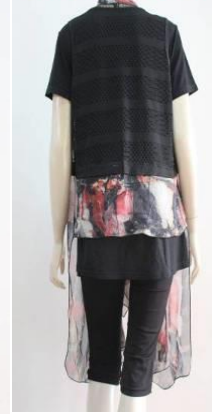

Brand: LAVENA

Style No: **GTA-91144**
Color: **91-CRL**
Description: Dropy Front Fashion Style Of Cardigan

$25.0

Sizing/Pre-Pack: 1/S 2/M 2/L 2/XL 1/XXL; 8PC/PP
Fabric / Content:
Delivery Date: IN STOCK
Special Note: