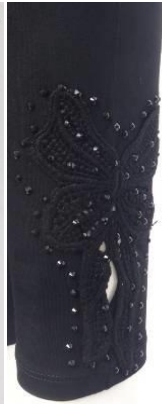

LOUIDA INTERNATIONAL LTD.

Brand name since 2000

2020 SS LADY'S WEAR COLLECTION PART 3

LLA-66323-10-BLK