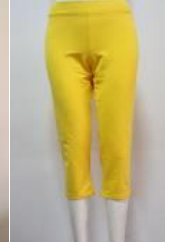

**\$15.5**

LLA-75005-10-BLK

LLA-75005-20-WHT

LLA-75005-75-LIM

LLA-75005-91-CRL

LLA-75005-95-YLW

Brand: LAVENA

Style No: LLA-75005  
Color: 10-BLK,20-WHT,75-LIM,91-CRL,95-YLW

Description: KNITTED LEGGING  
NO POCKET  
Sizing/Pre-Pack: 3/S 4/ M 3/L; 10PC/PP  
Fabric / Content: KNITTED/ 80%COTTON 20%SPANDEX  
Delivery Date: IN STOCK  
Special Note:

**\$15.0**

\* A Surcharge of \$2.00/PP Will Be Applied On All Orders Less Than A Pre-Pack