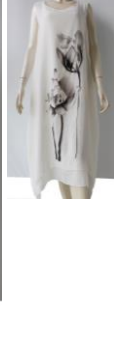

DDA-22057-15-GRY