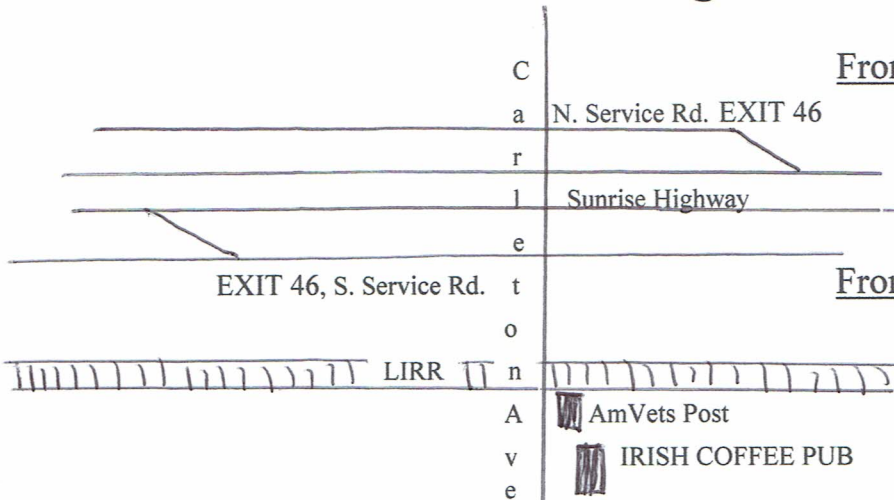

DIRECTIONS:

From the East: Take Sunrise Hwy (rt. 27) to exit 46. Remain on service rd. until you get to Carleton Ave, turn left. Just under trestle, on the left.

From the West: Take Sunrise Hwy. (rt. 27) to exit 46. Follow Service rd. until Carleton Ave., turn right. Just under trestle, on the left.