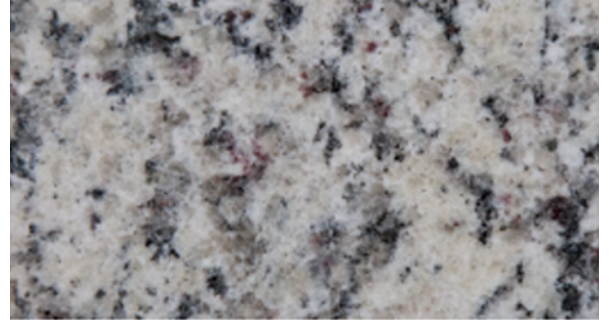

Basehouse Package

Cabinet Color

Trenton - Sarsaparilla

Countertop Color

White Napoli

SenSa® 3cm Granite

Floor Tile

FERRARA

18"x18" Ceramic—

Ferrara

Installed diagonal

Carpet Color

BARE MINERAL

Base Carpet: 25oz. PET Texture
with R2X—Slider 2

Cabinet Color

Dana White