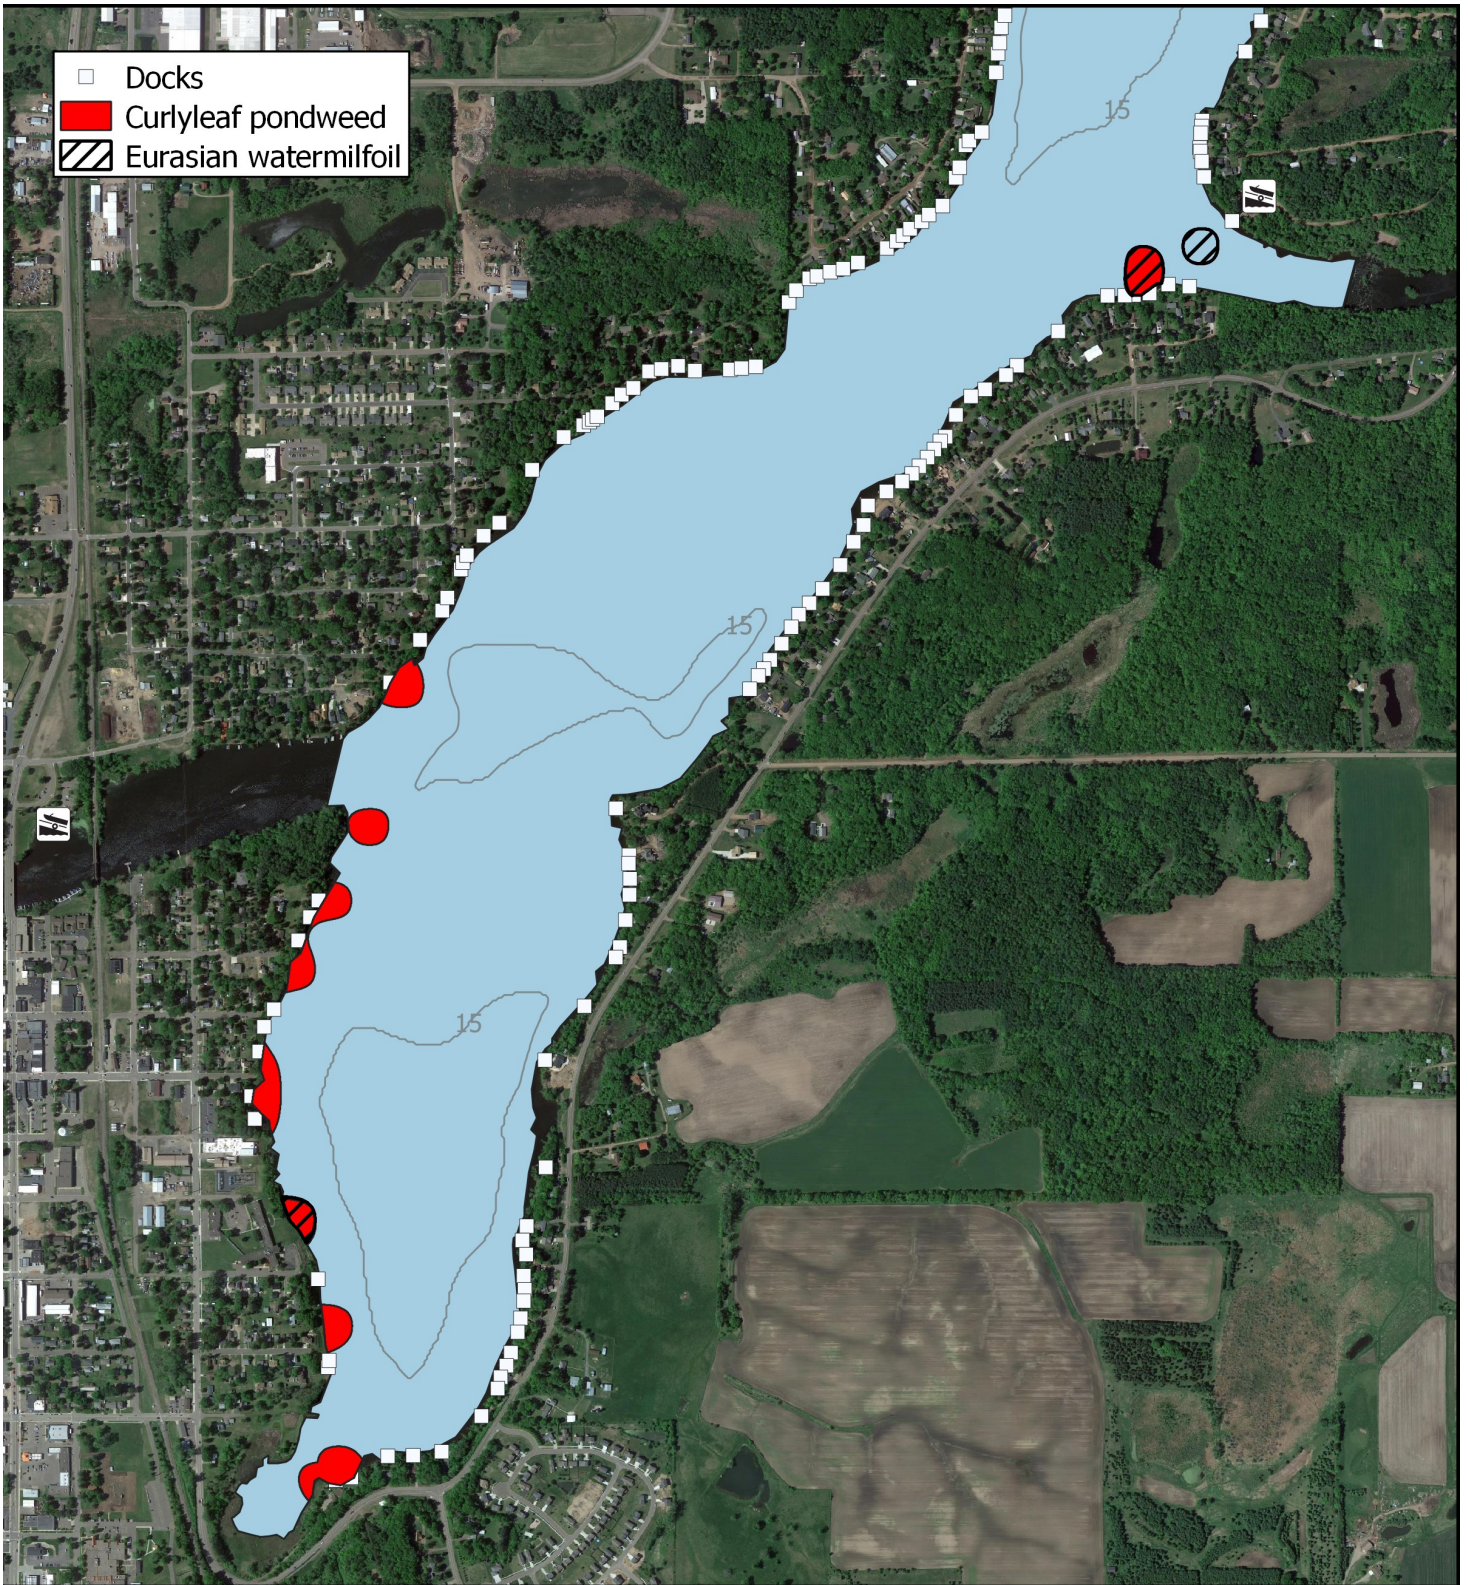

■ 1 ACRE

LIMNopro
Aquatic Science

Upper Cross Lake (18015500)
Aquatic Invasive Species
Cross Lake Association

0.64 m

■ 1 ACRE

LIMNopro
Aquatic Science

Middle Cross Lake (18015500)
Aquatic Invasive Species
Cross Lake Association

0.64 mi

■ 1 ACRE

LIMNOpro
Aquatic Science

Lower Cross Lake (18015500)
Aquatic Invasive Species
Cross Lake Association