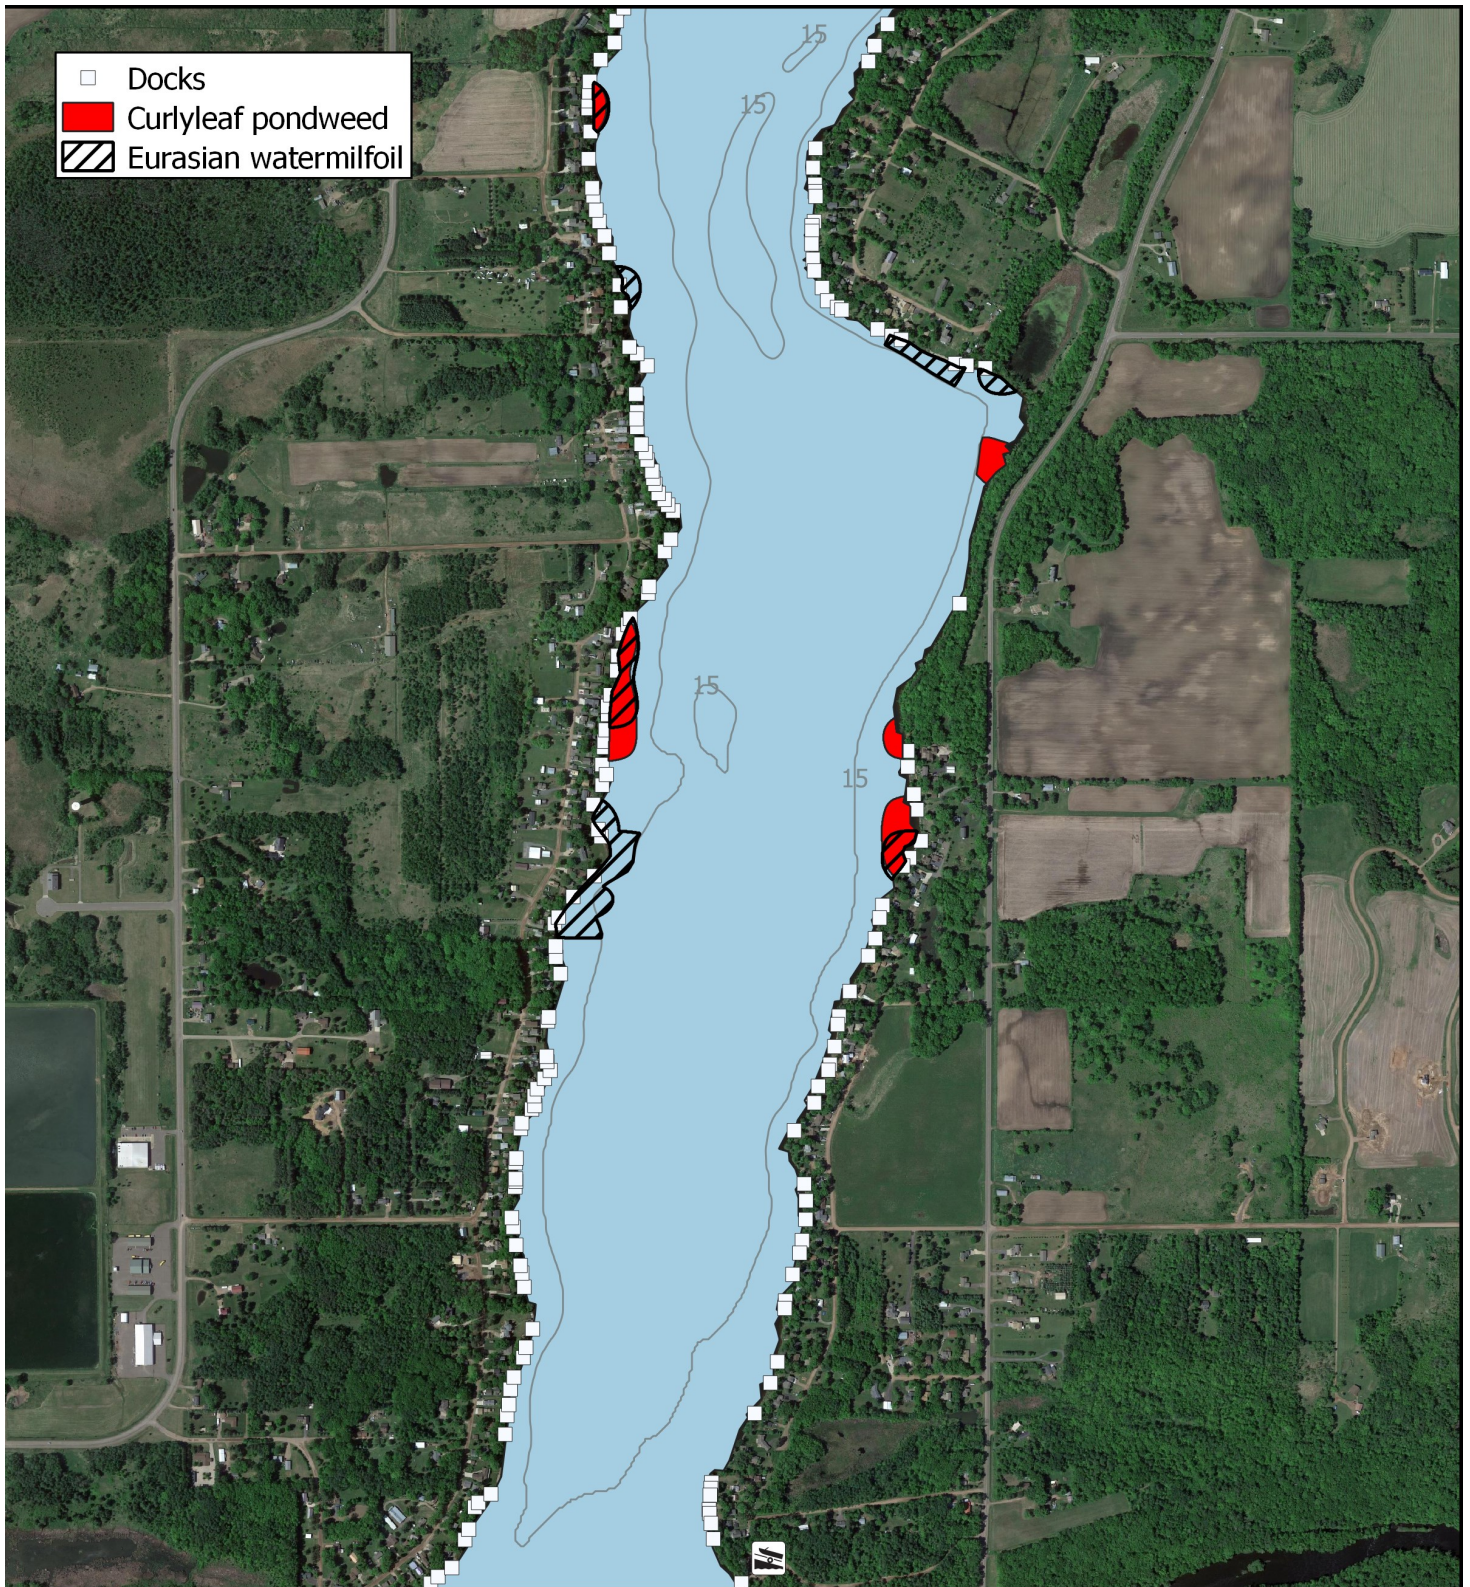

■ 1 ACRE

LIMNopro
Aquatic Science

Upper Cross Lake (18015500)
Aquatic Invasive Species
Cross Lake Association

0.64 m

■ 1 ACRE

LIMNopro
Aquatic Science

Middle Cross Lake (18015500)
Aquatic Invasive Species
Cross Lake Association

0.64 mi

■ 1 ACRE

LIMNOpro
Aquatic Science

Lower Cross Lake (18015500)
Aquatic Invasive Species
Cross Lake Association