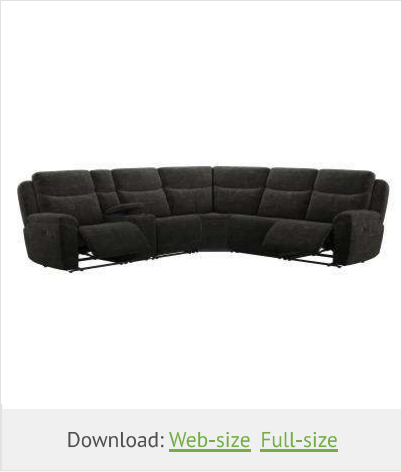

Short Description: KUKA Sectional Console Everest Chocolate

Zero Pricing:

13: EVEREST CHOCOLATE SECTIONAL - ARMLESS

Offer Valid 05/18/2026 thru 06/19/2026

| SKU | Item Name | Item Length | Item Width | Item Height | Dallas Inventory | Tampa Inventory | Graniteville Inventory | Memphis Inventory | Photos | Related Documents |
|--|---|-------------|------------|-------------|------------------|-----------------|------------------------|-------------------|--------|-------------------|
| KMT6382 -1.5(0A)- H0302720K | KUKA Manual Armless Chair Everest Chocolate | 39.0" | 30.0" | 41.0" | 42 | 10 | 38 | 8 | | none |