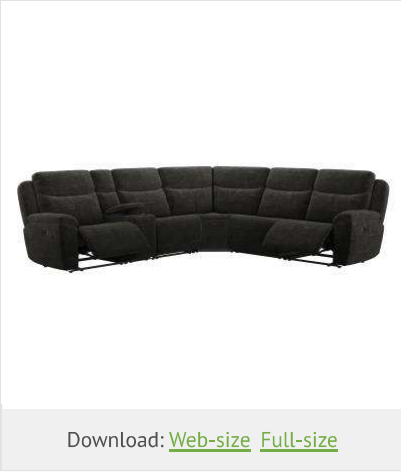

16: EVEREST CHOCOLATE SECTIONAL - RAF

Offer Valid 05/18/2026 thru 06/19/2026

SKU	Item Name	Item Length	Item Width	Item Height	Dallas Inventory	Tampa Inventory	Graniteville Inventory	Memphis Inventory	Photos	Related Documents
KMT6382-1.5(RA)HE-H0302720K	KUKA Power Right Arm Sectional Everest Chocolate	39.0"	39.0"	41.0"	42	10	38	8		none

Clearance/Specials: Memorial Day Special
Collection: Kuka Everest Chocolate
Set:
Category: Furniture
Sub-Category: Furniture - Sectional Right
Item Short Description: KUKA Power Right Arm Sectional Everest Chocolate
Item Long Description: KUKA Power Right Arm

Style:
Warranty:
Material: 100 % Polyester
Item Feature 1: Power Recline
Item Feature 2: Padded Seat Cushions
Item Feature 3:

Sectional with Encapsuled Power Headrest, Bucket Seat Cushion, Color: Chocolate
Item Color: Chocolate
Item Weight: 114
Item Size: Large
Volume:

Item Feature 4:
Item Feature 5:
SubCategory: Furniture - Sectional Right
Short Description: KUKA Power Right Arm Sectional Everest Chocolate
Zero Pricing: