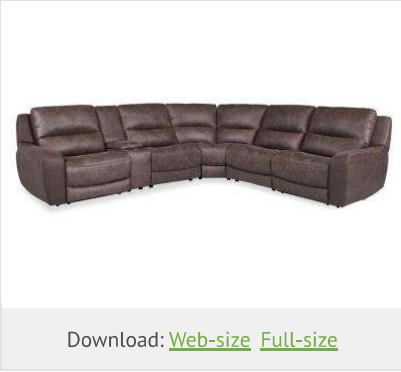

38: TEXAS SLATE SECTIONAL - WEDGE

Offer Valid 05/18/2026 thru 06/19/2026

Download: [Web-size](#) [Full-size](#)

SKU	Item Name	Item Length	Item Width	Item Height	Dallas Inventory	Tampa Inventory	Graniteville Inventory	Memphis Inventory	Photos	Related Documents
70777M-CN-KD-100602	MANWAH Corner Wedge Texas Slate	48.0"	48.0"	40.0"	5	6	18	4		<i>none</i>

Clearance/Specials: Memorial Day Special

Collection: Manwah Texas Slate

Set:

Category: Furniture

Sub-Category: Furniture - Sectional Wedge

Item Short Description: MANWAH Corner Wedge Texas Slate

Item Long Description: MANWAH Corner Wedge

Style:

Warranty:

Material:

Item Feature 1: Stationary

Item Feature 2: No Sag Suspension

Item Feature 3: 2.0 High Density Foam

with No Sag Suspension, 2.0 High Density Foam, Color: Texas Slate

Item Color: Texas Slate

Item Weight: 99

Item Size: Large

Volume:

Item Feature 4:

Item Feature 5:

SubCategory: Furniture - Sectional Wedge

Short Description: MANWAH Corner Wedge Texas Slate

Zero Pricing: