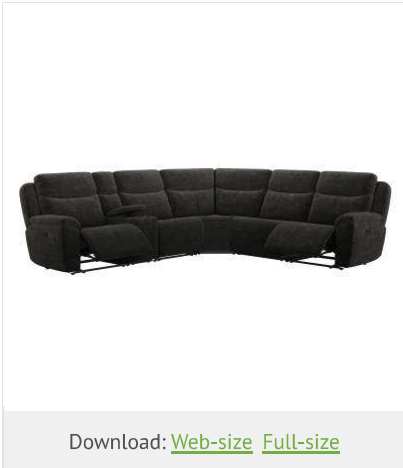

Item Feature 4: Wedge x1

Item Feature 5: Reclining RAF x1

SubCategory: Sectional

Short Description: KUKA Everest Sectional Chocolate

Zero Pricing:

11: EVEREST CHOCOLATE SECTIONAL - LAF

Download: [Web-size](#) [Full-size](#)