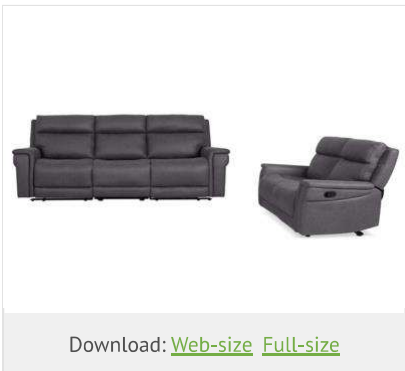

31: MANWAH TEXAS GRANITE - RAF

Offer Valid 05/18/2026 thru 06/19/2026

SKU	Item Name	Item Length	Item Width	Item Height	Dallas Inventory	Tampa Inventory	Graniteville Inventory	Memphis Inventory	Photos	Related Documents
70693M-AR1-1E-100605	MANWAH Right Arm Facing Power Recliner Texas Granite	36.0"	33.0"	39.0"	54	54	51	39		none

Clearance/Specials: Memorial Day Special

Collection: Manwah Texas Granite

Set:

Category: Furniture

Sub-Category: Furniture - Sectional Right

Item Short Description: MANWAH Right Arm Facing Power Recliner Texas Granite

Item Long Description: MANWAH Right Arm Facing Power Recliner with No Sag Suspension,

Style:

Warranty:

Material:

Item Feature 1: Power Recline

Item Feature 2: No Sag Suspension

Item Feature 3: High Density Foam

Made with 100% Hardwood, 2.0 Density Foam, Color: Texas Granite

Item Color: Texas Granite

Item Weight: 86

Item Size: Large

Volume:

Item Feature 4: 100% Hardwood

Item Feature 5:

SubCategory: Furniture - Sectional Right

Short Description:

MANWAH Right Arm Facing Power Recliner Texas Granite

Zero Pricing: