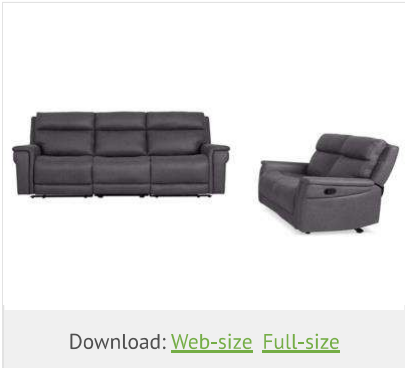

29: MANWAH TEXAS GRANITE SOFA

Offer Valid 05/18/2026 thru 06/19/2026

SKU	Item Name	Item Length	Item Width	Item Height	Dallas Inventory	Tampa Inventory	Graniteville Inventory	Memphis Inventory	Photos	Related Documents
70693 RECLINING SOFA TEXAS GRANITE	70693M Reclining Sofa Texas Granite				27	27	25	19		none

Clearance/Specials: Memorial Day Special
Collection: Manwah Texas Granite
Set: 70693M-AL1-1E-100605, 70693M-D1-100605, 70693M-AR1-1E-100605
Category: Furniture
Sub-Category: Furniture - Sofa
Item Short Description: 70693M Reclining

Style:
Warranty:
Material:
Item Feature 1: Reclining LAF x1
Item Feature 2: Armless Chair x1

Sofa Texas Granite
Item Long Description: 70693M Reclining Sofa, Color: Texas Granite
Item Color: Texas Granite
Item Weight: 212
Item Size: Large
Volume:

Item Feature 3: Reclining RAF x1
Item Feature 4:
Item Feature 5:
SubCategory: Furniture - Sofa
Short Description: 70693M Reclining Sofa Texas Granite
Zero Pricing: