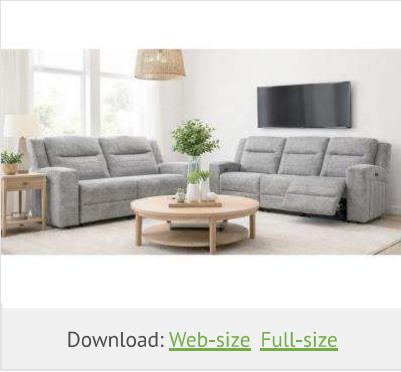

3: BRENT DARK GRAY LOVESEAT

Offer Valid 05/18/2026 thru 06/19/2026

SKU	Item Name	Item Length	Item Width	Item Height	Dallas Inventory	Tampa Inventory	Graniteville Inventory	Memphis Inventory	Photos	Related Documents
KMT6222-2(2A)CHE-G0402806	KUKA PWR Loveseat Dark Brent Gray	39.0"	78.0"	40.0"	3	64	136	137		none

Clearance/Specials: Memorial Day Special

Collection: Kuka Brent Dark Gray

Set:

Category: Furniture

Sub-Category: Furniture - Love Seat

Item Short Description: KUKA PWR Loveseat Dark Brent Gray

Item Long Description: KUKA Power Dual

Style:

Warranty:

Material: Polyester Blend

Item Feature 1: Power Recline

Item Feature 2: Center Storage Console

Item Feature 3: Encapsulated

Reclining Loveseat, Console, Encapsulated Power Headrest, Color: Dark Brent Gray

Item Color: Dark Gray

Item Weight: 259

Item Size: Large

Volume:

Power Headrest

Item Feature 4:

Item Feature 5:

SubCategory: Furniture - Love Seat

Short Description: KUKA

Power Dual Reclining

Loveseat Dark Brent Gray

Zero Pricing: