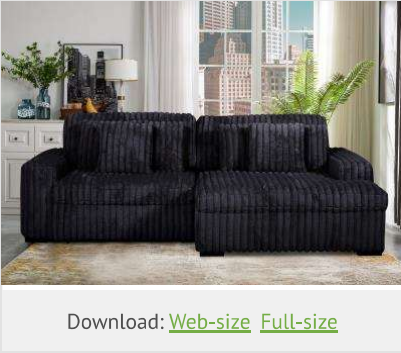

Item Weight: 137

Item Size: Large

Volume:

Item Feature 3: Track Arms

Item Feature 4: 4 Pillows Included

Item Feature 5: SubCategory: Furniture - Love Seat

Short Description: Zero Pricing:

27: PRESLEY CHARCOAL CHAISE - RAF