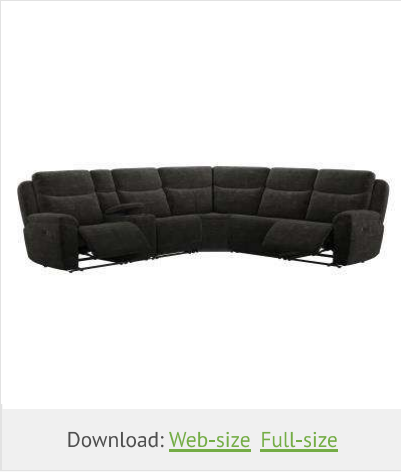

Bucket Seat Cushion, Sinuous Spring and Webbed Suspension, Color: Chocolate

Item Color: Chocolate

Item Weight: 73

Item Size: Large

Volume:

Item Feature 4:

Item Feature 5:

SubCategory: Furniture - Sectional Wedge

Short Description: KUKA

Corner Wedge Everest

Chocolate

Zero Pricing:

15: EVEREST CHOCOLATE SECTIONAL - PWR ARMLESS

Offer Valid 05/18/2026 thru 06/19/2026

| SKU | Item Name | Item Length | Item Width | Item Height | Dallas Inventory | Tampa Inventory | Graniteville Inventory | Memphis Inventory | Photos | Related Documents |
|------------------------------------|--|-------------|------------|-------------|------------------|-----------------|------------------------|-------------------|--------|-------------------|
| KMT6382-1.5(0A)HE-H0302720K | KUKA Power Armless Chair Everest Chocolate | 39.0" | 30.0" | 41.0" | 42 | 10 | 38 | 9 | | none |