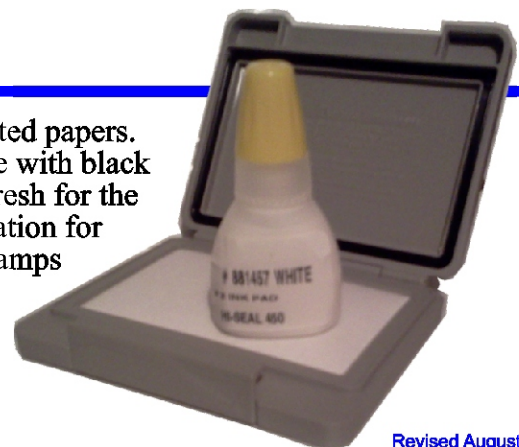

ARTLINE HI-seal STAMP PAD

Perfect for stamping on metal, plastic, cloth, leather and coated papers. Re-inkable air tight stamp pad for Quick Dry Ink. Available with black or white ink the HI-seal pad will keep your fast drying ink fresh for the next time you need it. This industrial pad is our recommendation for use with peg stamps, Rib Type, and any of the numbering stamps shown on the opposite page.