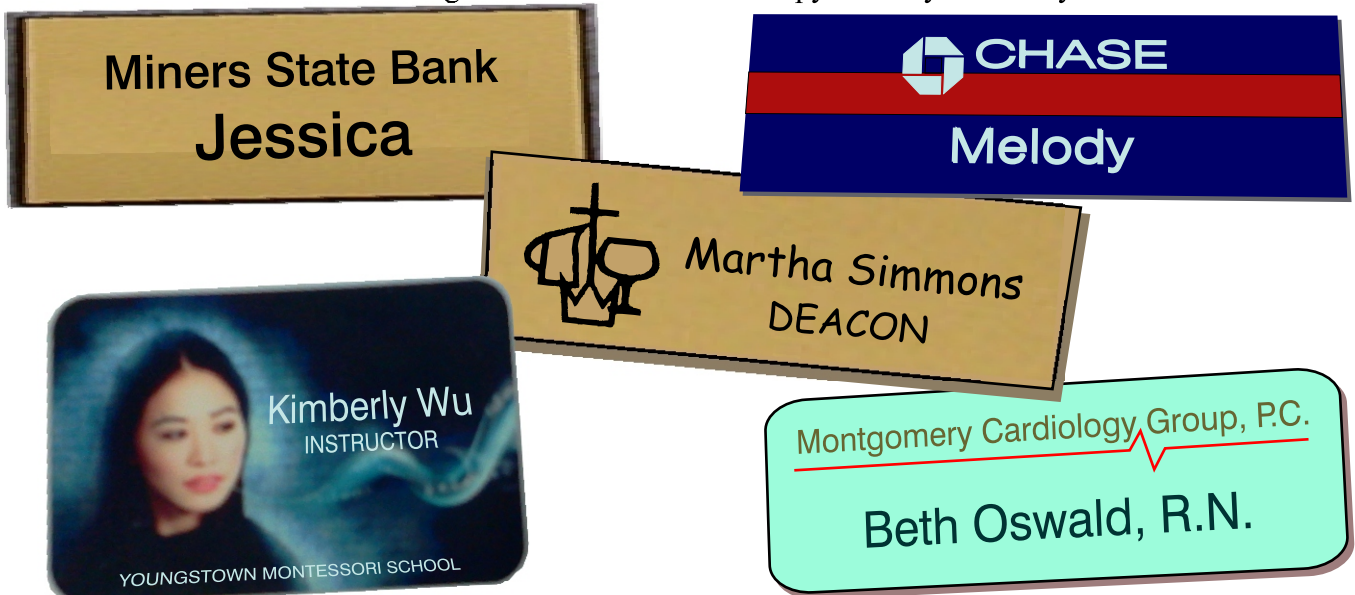

SAMPLE NAME TAGS

PIN BACK

MILITARY CLUTCH

ALLIGATOR CLIP

POCKET INSERT

MAGNETIC CLIP

NAME TAGS PRINTED & METALLIC

When color is called for... call for our full color process tags! The only limitation is your imagination! Tags are printed with a full bleed on "Teragliserin Plastisheen". Our metallic tags are great for uniforms or formal occasions. Available in gold or silver with black copy. Order yours today.