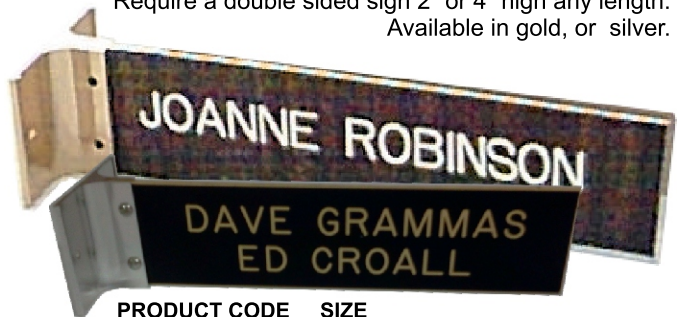

METAL WALL HOLDER

Accommodates 2" sign or nameplate
Available in silver, gold, or black

PRODUCT CODE SIZE
MWH-28 2 x 8
MWH-210 2 x 10

PROTRUDING WALL HOLDER

Require a double sided sign 2" or 4" high any length.
Available in gold, or silver.

PRODUCT CODE SIZE
PWH2 2" Tall
PWH4 4" Tall

CORRUGATED SIGNS

Simply the easiest temporary sign available! When you need to get someone's attention, and get it fast... Deliver your message with one of our corrugated outdoor signs. Big and bright order yours in full color process or simplify with one or two colors if you are working within a budget. Be sure to specify one or two sides. Prices based on approved digital art provided by customer.