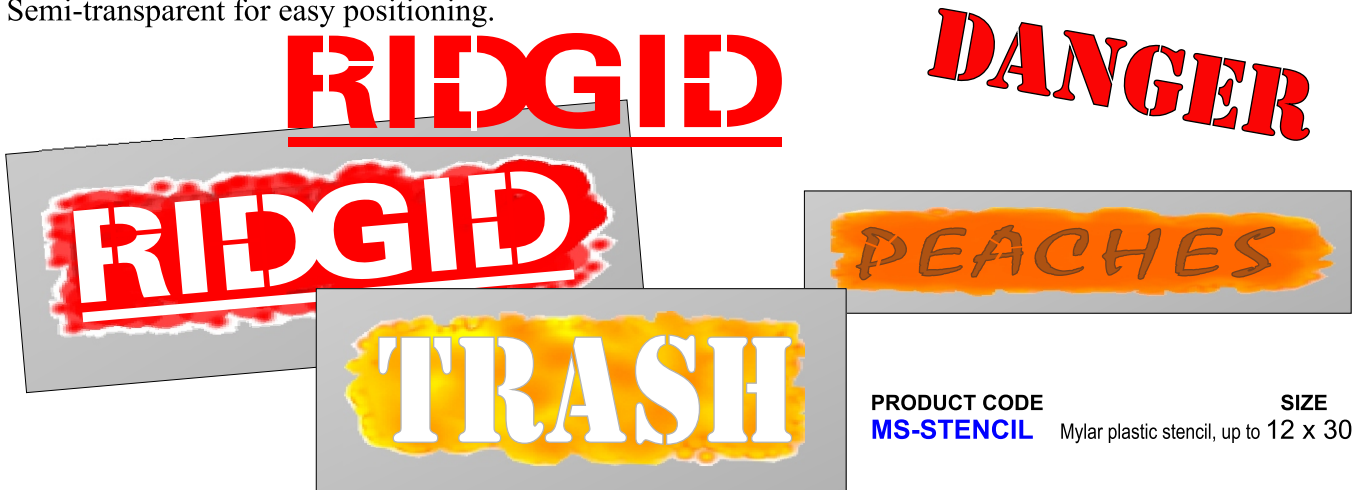

STENCILS

Our custom stencils are very adaptable for use on virtually any interior or exterior surface - walls, floors, poles, pavement, grass, mailboxes, etc. Laser cut on .015 inch mylar plastic, these stencils can be used with any type paint. they are washable (solvent proof) for use over and over. Semi-transparent for easy positioning.