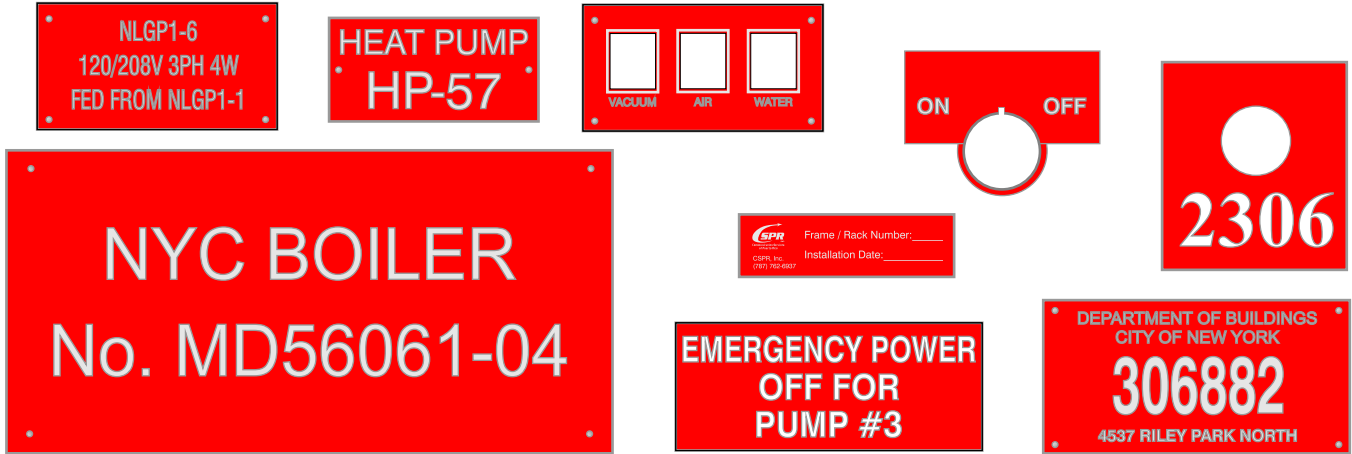

SAFETMARK FIRE SAFE SIGNS

The ideal choice for control panels, industrial equipment, identification and electrical tags. Compare to Norplex, Lamacoid, Melamine and other phenolic materials. SAFETMARK is electrically non-conductive, insulative, fire retardant, non-flammable. Meets 10¹² Ohms/ square meter or higher in electrical resistivity, UL94 V0, RoHS compliant (halogen-free), PVC-free, Formaldehyde and Phenol free.