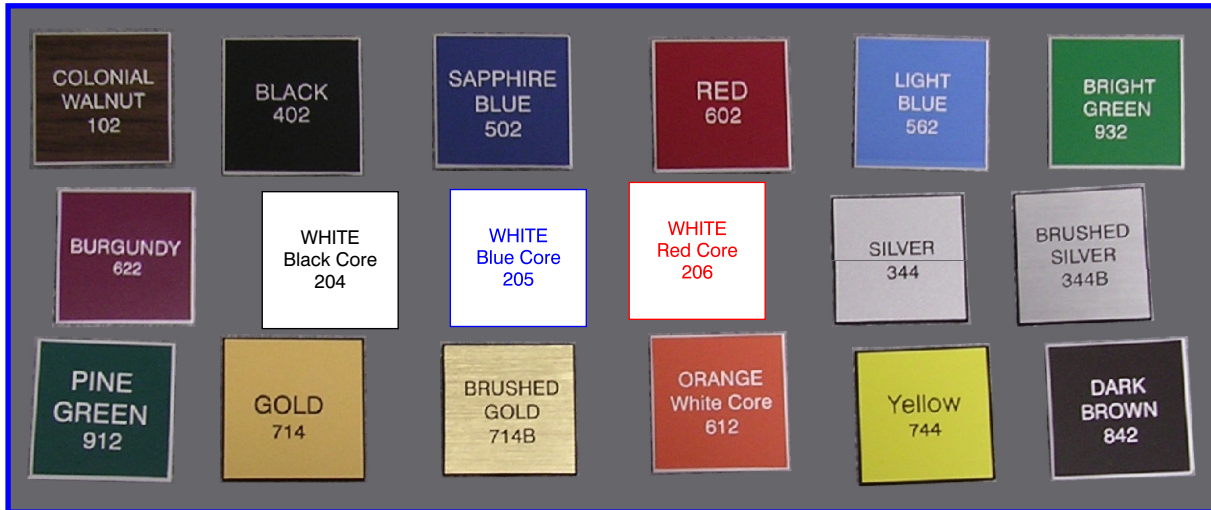

NAMETAGS ~ NAMEPLATES ~ SIGNS

MATERIAL SPECIFICATIONS Our signs and nametags are engraved on a non-glare 1/16" thick micro-surfaced flexible plastic. For an additional charge, artwork and logos can be added to name tags and signs. Signs are intended for interior use only and are not recommended for outdoor use.

Available color combinations

Ask about other color combinations that might be in stock, or can be special ordered for an additional charge.

TYPE STYLES FOR ENGRAVED SIGNS

While we do have hundreds of typefaces available in our library, we recommend that you choose one of the typeface samples shown below. Time and experience have shown that these popular typefaces will produce the best quality signs. Ask about other color combinations that might be in stock, or can be special ordered for an additional charge.