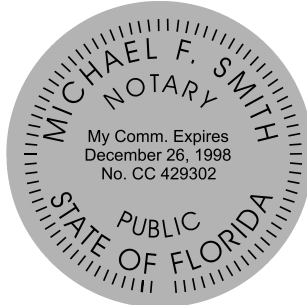

ROUND STAMPS

Just one impression and you will appreciate the high quality rubber die and the smooth operation of our self inking stamps! Or, try one of our innovative pre-inked stamps. One gentle push says it all. Available in our five standard colors: black, red, blue, green, and purple.

PRINTY 46040

ROUND SELF-INKING STAMP DIE SIZE 1-5/8" Diameter