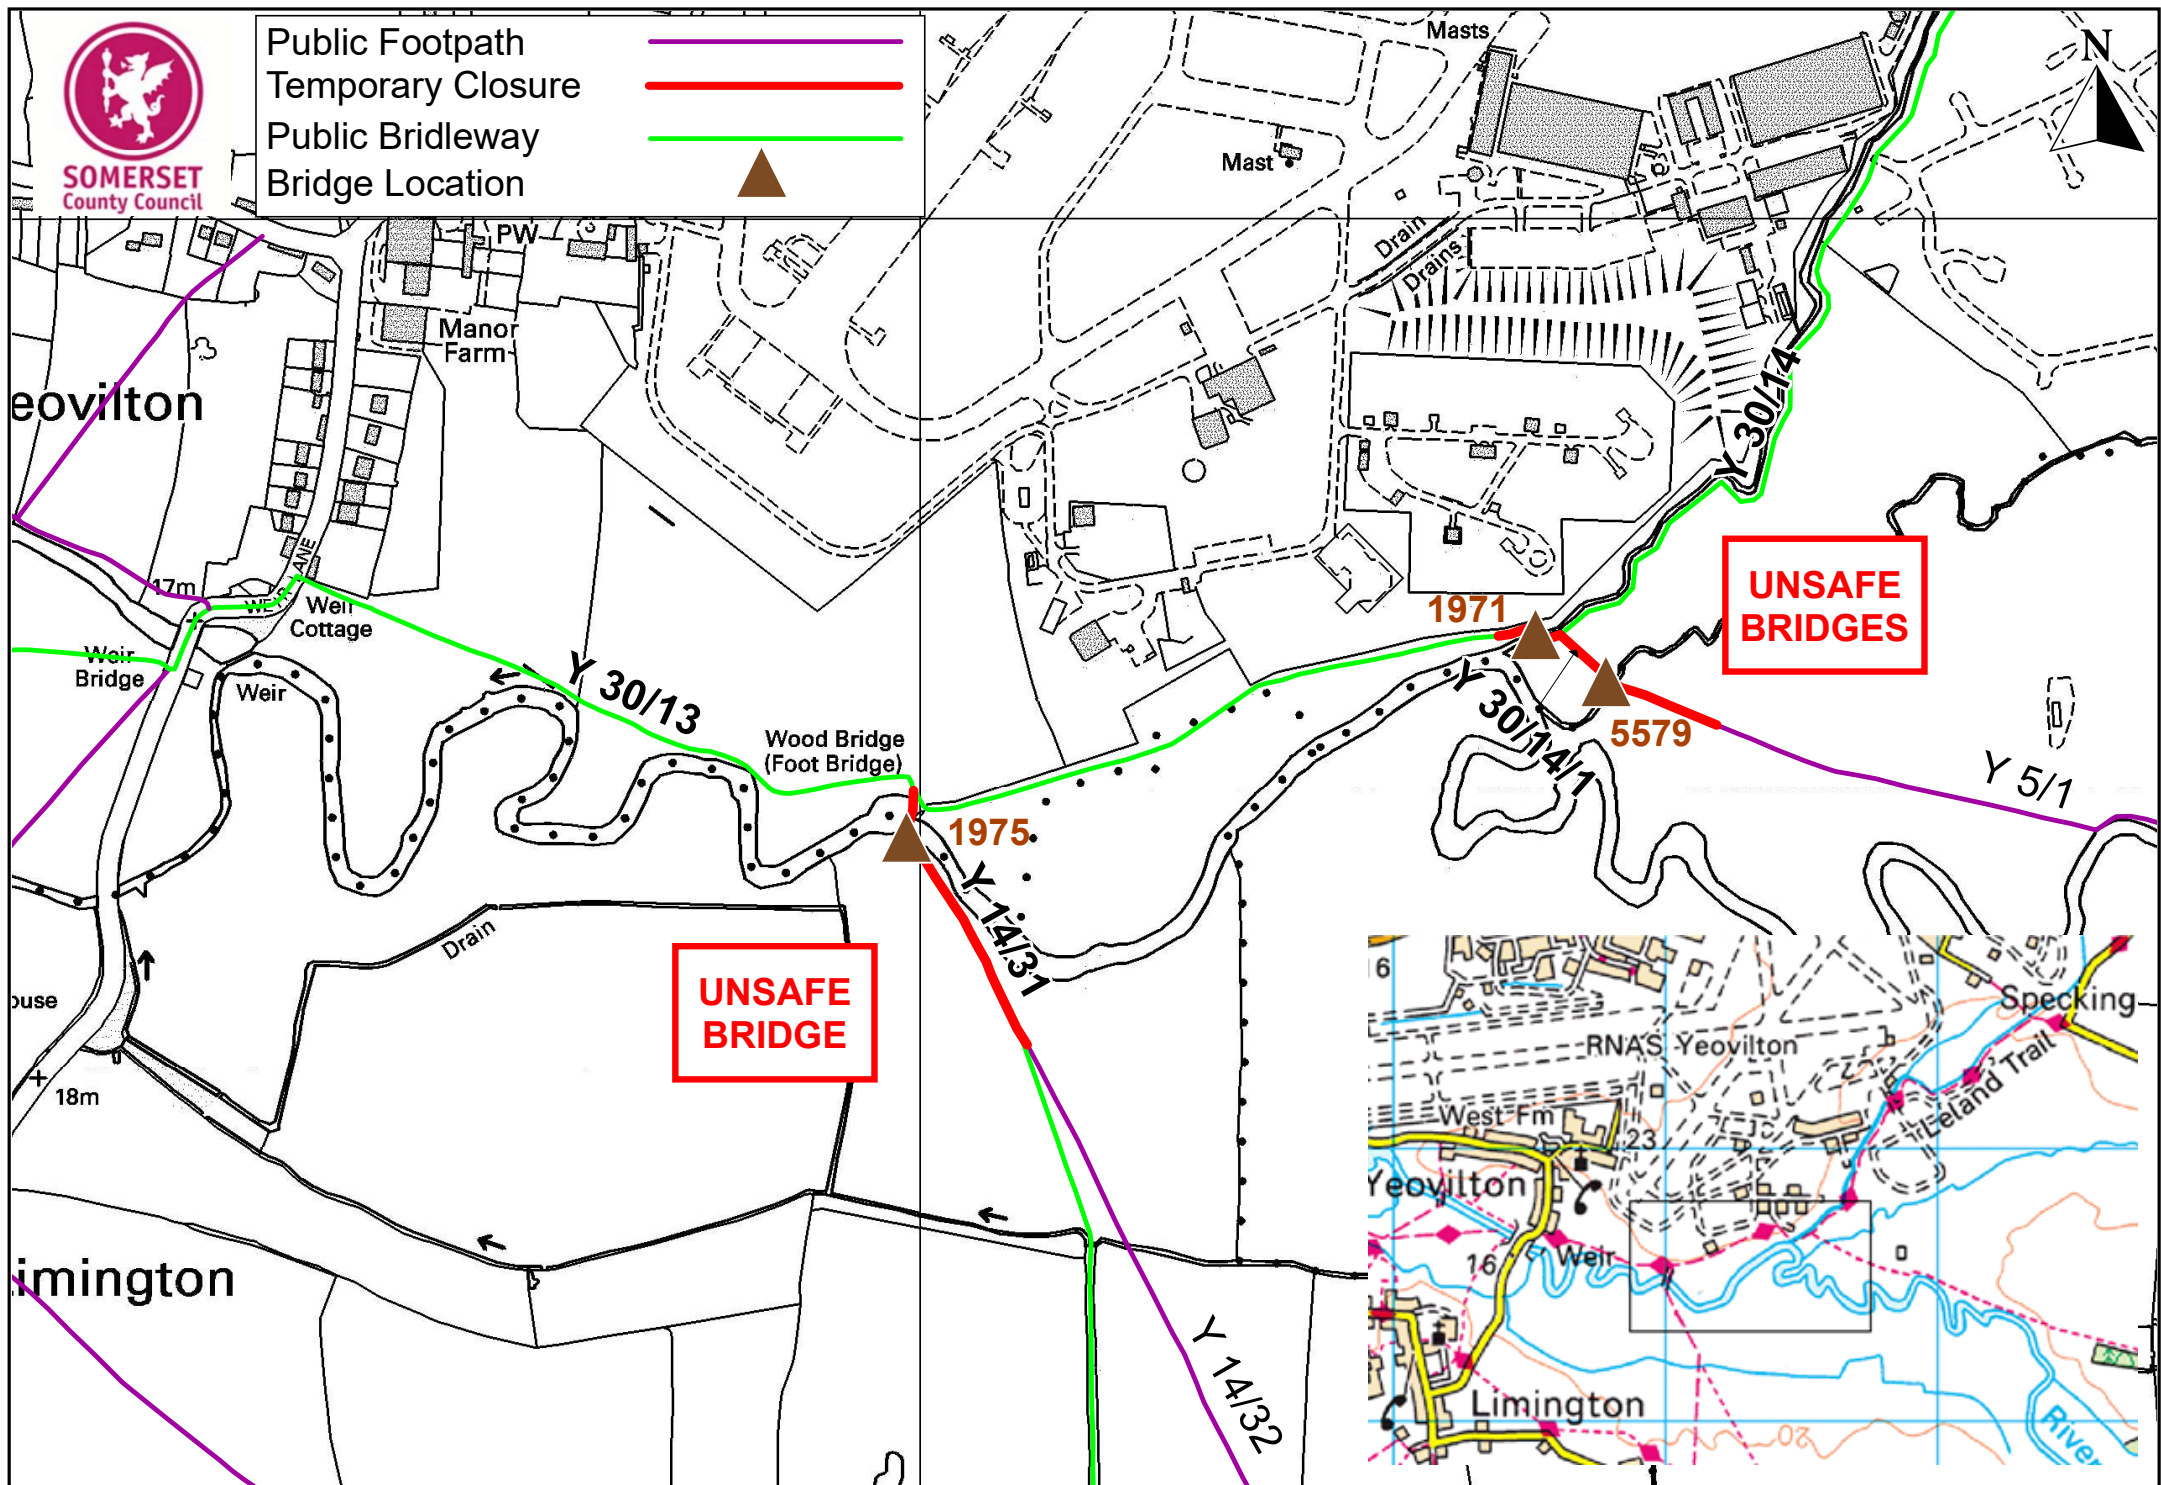

SOMERSET
County Council

Public Footpath

Temporary Closure

Public Bridleway

Bridge Location

Yeovilton

house

Limington

**UNSAFE
BRIDGES**

**UNSAFE
BRIDGE**