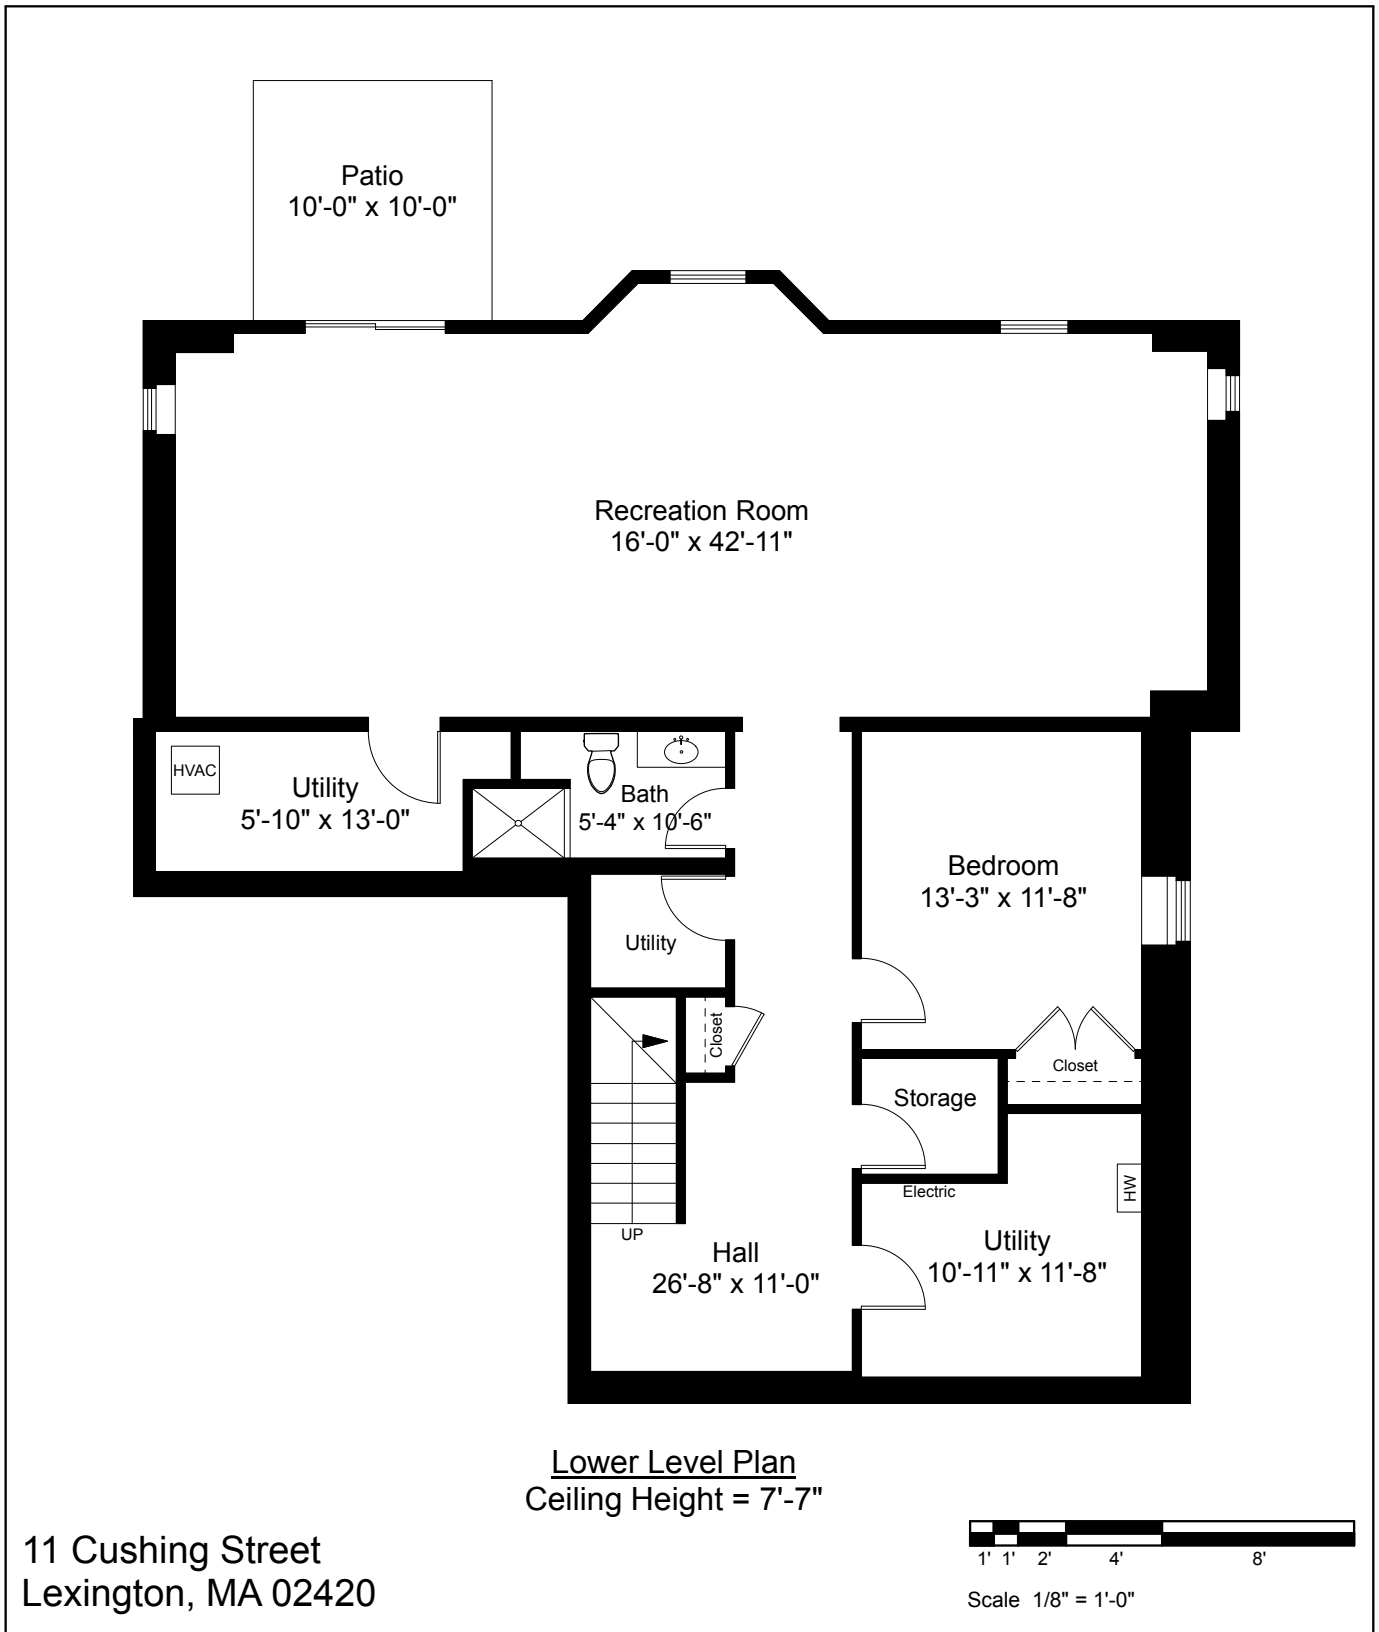

Second Floor Plan
Ceiling Height = 8'-1"

11 Cushing Street
 Lexington, MA 02420

Scale 1/8" = 1'-0"

2

Completed: January 2020

Note: Dimensions are not guaranteed and are provided for informational purposes only. Individual room dimensions are not used to calculate overall square footage.

NATIONAL
 FLOOR PLANS
 & PHOTOGRAPHY
 (800) 328-0217

3

Completed: January 2020
Note: Dimensions are not guaranteed and are provided for informational purposes only. Individual room dimensions are not used to calculate overall square footage.