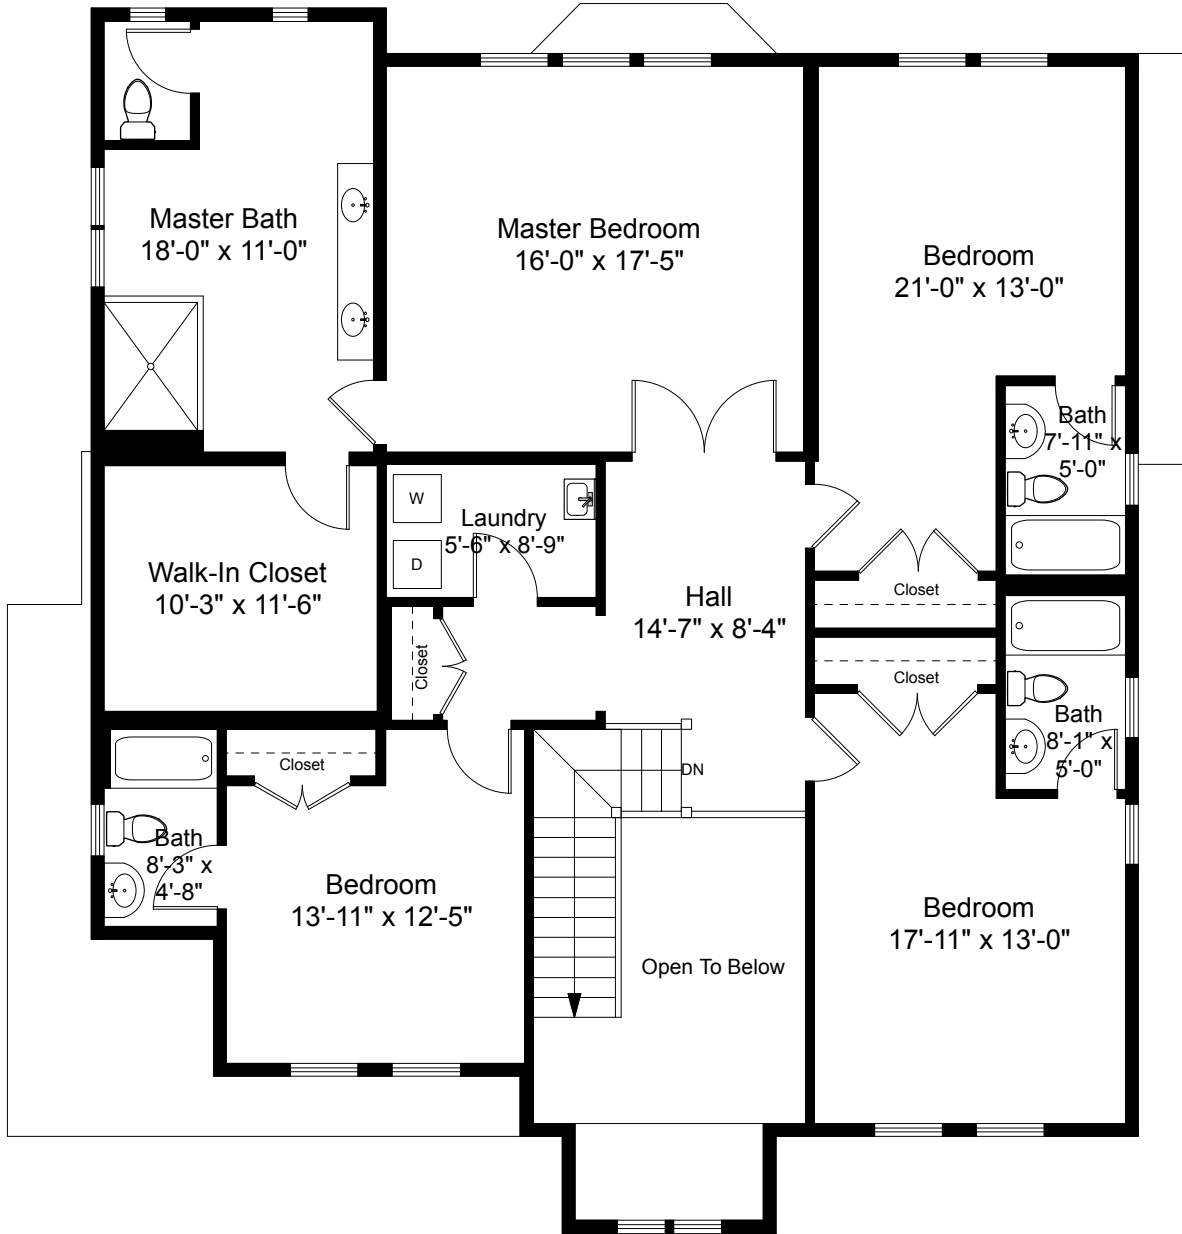

1

Completed: January 2020
 Note: Dimensions are not guaranteed and are provided for informational purposes only. Individual room dimensions are not used to calculate overall square footage.

NATIONAL
 FLOOR PLANS
 & PHOTOGRAPHY
 (800) 328-0217

Second Floor Plan
Ceiling Height = 8'-1"

11 Cushing Street
 Lexington, MA 02420

Scale 1/8" = 1'-0"

2

Completed: January 2020

Note: Dimensions are not guaranteed and are provided for informational purposes only. Individual room dimensions are not used to calculate overall square footage.

NATIONAL
 FLOOR PLANS
 & PHOTOGRAPHY
 (800) 328-0217

3

Completed: January 2020
Note: Dimensions are not guaranteed and are provided for informational purposes only. Individual room dimensions are not used to calculate overall square footage.