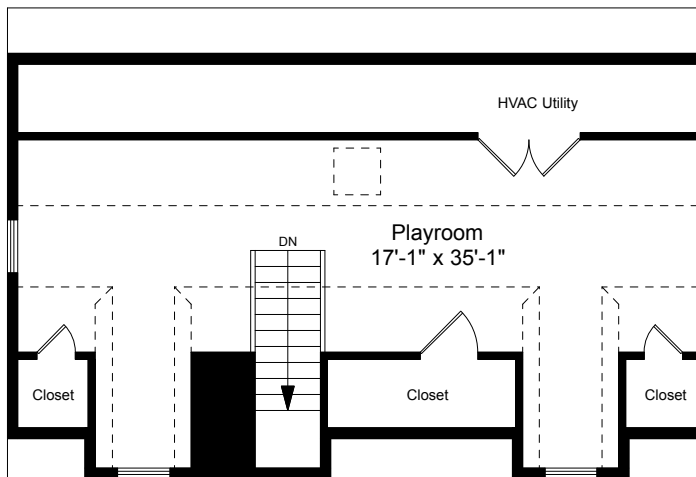

Second Floor Plan
Ceiling Height = 7'-10"

Third Floor Plan
Ceiling Height = 7'-10"

521 Bedford Street
Lexington, MA 02420

2

Completed: March 2020

Note: Dimensions are not guaranteed and are provided for informational purposes only. Individual room dimensions are not used to calculate overall square footage.

NATIONAL
— FLOOR PLANS —
& PHOTOGRAPHY
(800) 328-0217