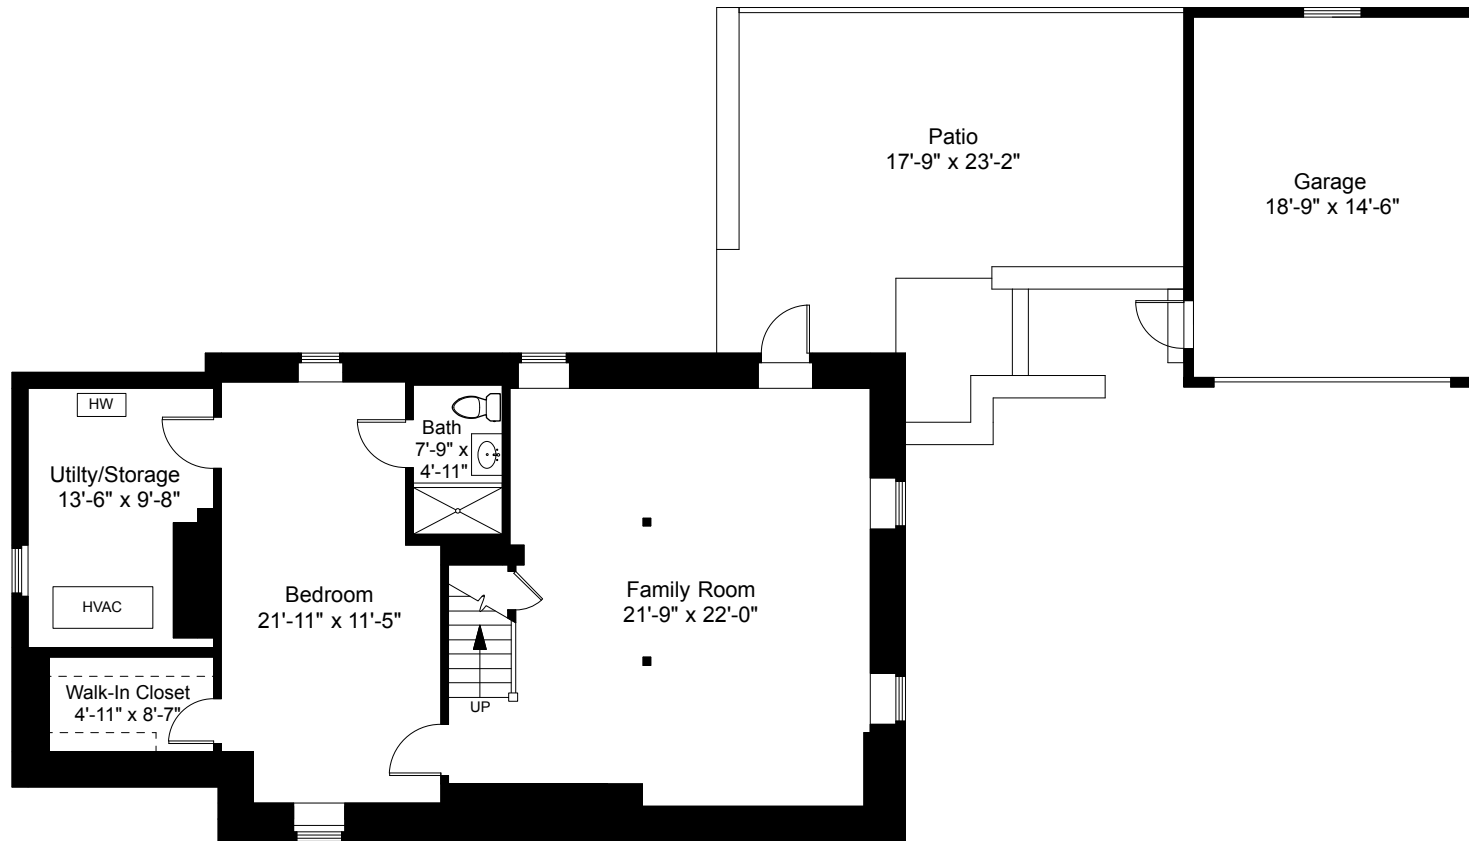

First Floor Plan  
Ceiling Height = 8'-3"

63 Bloomfield Street  
Lexington, MA 02421

Scale 1" = 10'-0"

1

Completed: January 2020  
Note: Dimensions are not guaranteed and are provided for informational purposes only. Individual room dimensions are not used to calculate overall square footage.

Second Floor Plan  
Ceiling Height = 8'-2"

Third Floor Plan  
Ceiling Height = 7'-6"

63 Bloomfield Street  
Lexington, MA 02421

Scale 1" = 10'-0"

Completed: January 2020  
Note: Dimensions are not guaranteed and are provided for informational purposes only. Individual room dimensions are not used to calculate overall square footage.

Lower Level Plan  
Ceiling Height = 7'-3"

63 Bloomfield Street  
Lexington, MA 02421

Scale 1" = 10'-0"

Completed: January 2020

Note: Dimensions are not guaranteed and are provided for informational purposes only. Individual room dimensions are not used to calculate overall square footage.