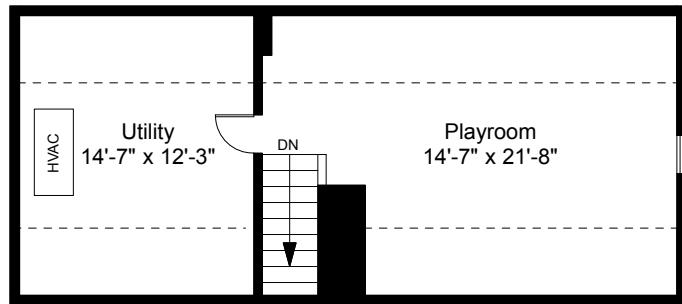

First Floor Plan  
Ceiling Height = 8'-3"

63 Bloomfield Street  
Lexington, MA 02421

Scale 1" = 10'-0"

1

Completed: January 2020  
Note: Dimensions are not guaranteed and are provided for informational purposes only. Individual room dimensions are not used to calculate overall square footage.

Second Floor Plan  
Ceiling Height = 8'-2"

Third Floor Plan  
Ceiling Height = 7'-6"

63 Bloomfield Street  
Lexington, MA 02421

Scale 1" = 10'-0"

Completed: January 2020  
Note: Dimensions are not guaranteed and are provided for informational purposes only. Individual room dimensions are not used to calculate overall square footage.

Lower Level Plan  
Ceiling Height = 7'-3"

63 Bloomfield Street  
Lexington, MA 02421

Scale 1" = 10'-0"

Completed: January 2020

Note: Dimensions are not guaranteed and are provided for informational purposes only. Individual room dimensions are not used to calculate overall square footage.