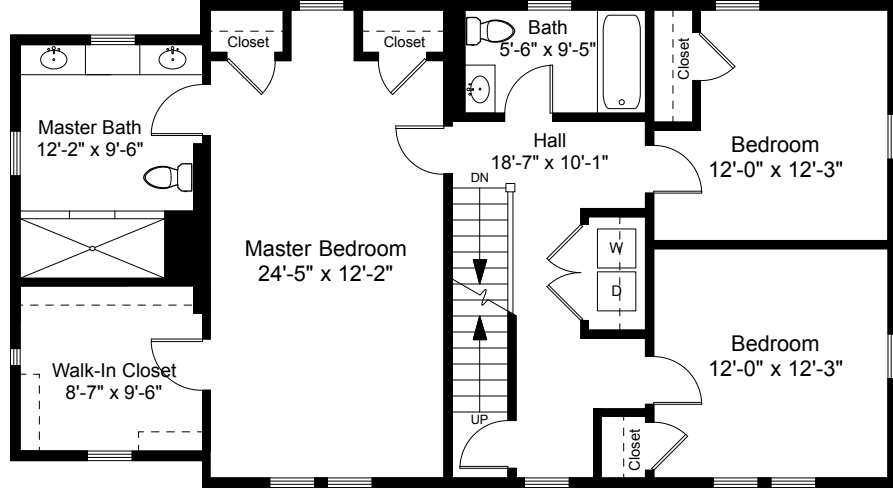

First Floor Plan  
Ceiling Height = 8'-3"

63 Bloomfield Street  
Lexington, MA 02421

Scale 1" = 10'-0"

1

Completed: January 2020  
Note: Dimensions are not guaranteed and are provided for informational purposes only. Individual room dimensions are not used to calculate overall square footage.

Second Floor Plan  
Ceiling Height = 8'-2"

Third Floor Plan  
Ceiling Height = 7'-6"

63 Bloomfield Street  
Lexington, MA 02421

Scale 1" = 10'-0"

Completed: January 2020  
Note: Dimensions are not guaranteed and are provided for informational purposes only. Individual room dimensions are not used to calculate overall square footage.

Lower Level Plan  
Ceiling Height = 7'-3"

63 Bloomfield Street  
Lexington, MA 02421

Scale 1" = 10'-0"

Completed: January 2020

Note: Dimensions are not guaranteed and are provided for informational purposes only. Individual room dimensions are not used to calculate overall square footage.