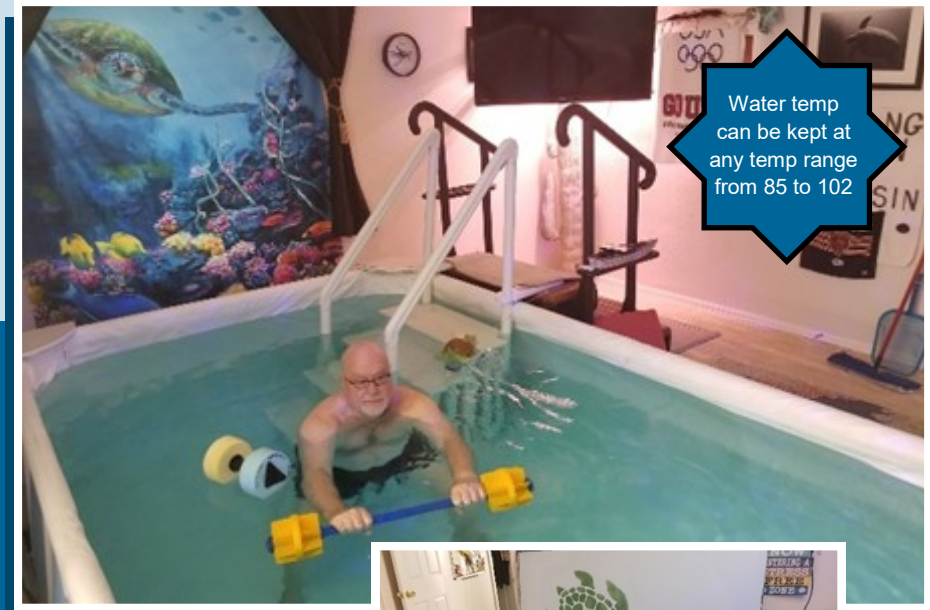

We actually use one of these pools daily and have had it since 2004 when we sold our aquatic facility and moved to Colorado Springs.

We will list the information on the most popular of 50+ different size options. This pool will work great for vertical exercise, gait training water walking, learn to swim, tethered exercise horizontal swimming, and other movements as well. The pool walls are 52" tall so water level can be 48" deep or less if needed.

12' long x 7' wide x 55" deep with commercial grade blended HD liner	$1950.00
1 HP pump with oversized commercial cartridge filter (requires a 20 AMP 120V dedicated circuit)	$550.00
12KW Raypac electric pool heater (required a 50 amp 220v dedicated circuit)	$750.00
Commercial valve package	$295.00
Standard A-Frame Ladder (upgrade to steps +$900)	$350.00
Solar Cover (heat, water & chemical savings)	$90.00
Pool care and start-up needs	$250.00
Polaris hand vac for pool bottom	$125.00
Replacement pool filter cartridge	$65.00
Shipping and Handling anywhere in USA	$390.00
Subtotal	$4815.00
Special Discount / Processing Waived	$4565.00

Not included: PVC piping and installation. Bottom padding for pool if you want cushioning. Electrical service. Lift to meet commercial ADA requirements.

COMMERCIAL GRADE PERSONAL TRAINING POOL

**ALL PARTS & EQUIPMENT
ARE COMMERCIAL GRADE,
No Residential products**

Pool is designed to go on the ground in a level place. We have customers who have successfully sunk them 1/2 in the floor/ground. This requires a deck cap of some sort to cover space between floor and pool. The pump must be at least 6" under the pool return lines or package would have to be upgraded to a self-priming pump.

Pool assembles in about 2 hours with 2 people. (it takes longer to assemble the ladder than the pool) Fill pool with garden hose. Advice and zoom video calls at no additional charge.

PLEASE ALLOW 4 DAYS FROM RECEIPT OF PAYMENT FOR SHIPMENT

For more information or various size options and pricing, please email:
mick@totalaquatic.llc   www.TotalAquatic.LLC

All warranties are direct to manufacturer, TAP, LLC offers no warranties on products