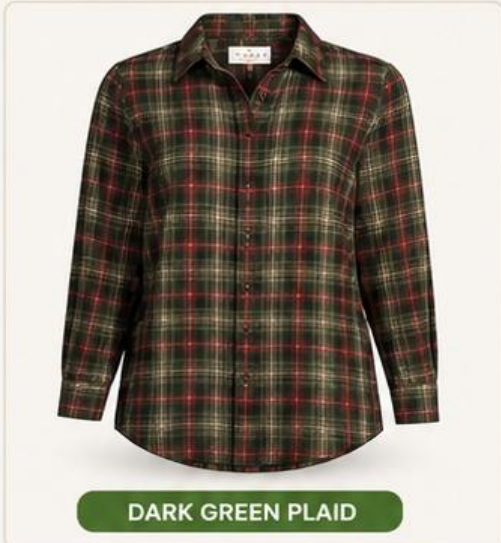

COLOR	FABRIC	WEIGHT	REGULAR SIZE	BIG & TALL SIZE	RATIO	CASE PACK	PRICE (USD)
GREEN NAVY PLAID	100% Cotton Flannel	160 GSM	S-M-L-XL (1-2-2-1)	1X-2X-3X (2-2-2)	1-2-2-2-2-1	12 PCS	4800
LIGHT BLUE PLAID			S-M-L-XL (1-2-2-1)	1X-2X-3X (2-2-2)	1-2-2-2-2-1	12 PCS	4800
DARK GREEN PLAID			S-M-L-XL (1-2-2-1)	1X-2X-3X (2-2-2)	1-2-2-2-2-1	12 PCS	4800
PINK PLAID			S-M-L-XL (1-2-2-1)	1X-2X-3X (2-2-2)	1-2-2-2-2-1	12 PCS	4800