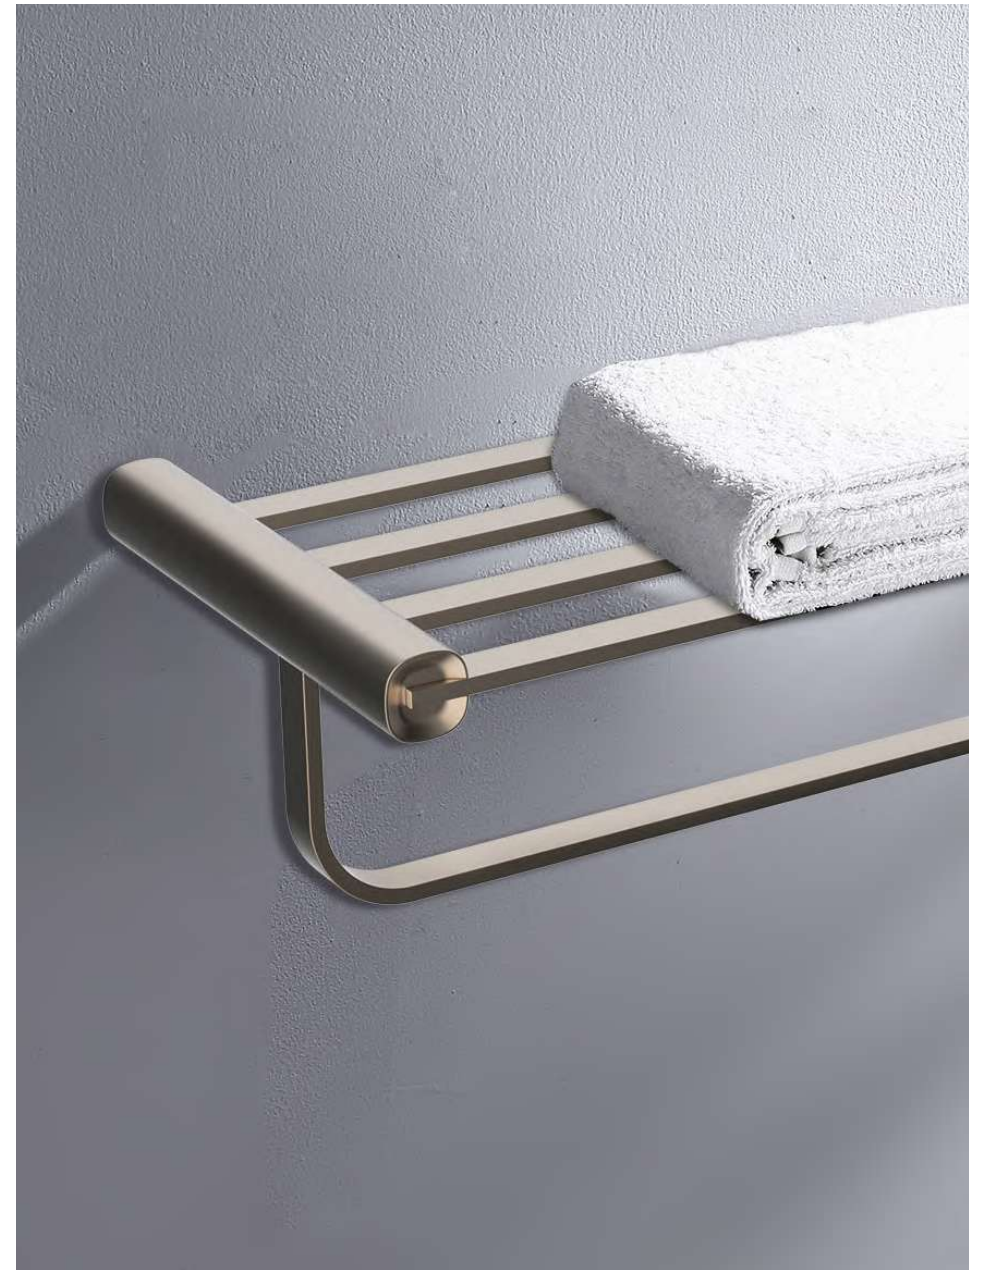

911 01BCG
60cm Single Towel Bar

911 08BCG
60cm Double Towel Bar

911 15BCG
60cm Double Bathtowel Shelf

911 06BCG
Soap Dish Holder

911 06B BCG
Soap Dish Holder

911 05BCG
Tumbler Holder

911 03BCG
Paper Holder

911 02BCG
Towel Ring

911 04BCG
Robe Hook

911 03ABCG
Paper Holder

911 03BBCG
Paper Holder

911 10BCG
Toilet Brush Holder

939 SERIES

● Chrome ● Matt black

939 02
Towel Ring

939 03
Paper Holder

939 03A
Paper Holder

939 05
Tumbler Holder

939 05B
Toilet Brush Holder

939 09
Soap Dispenser

939 03B
Paper Holder

939 03C
Paper Holder

939 06
Soap Dish Holder

939 01
60cm Single Towel Bar