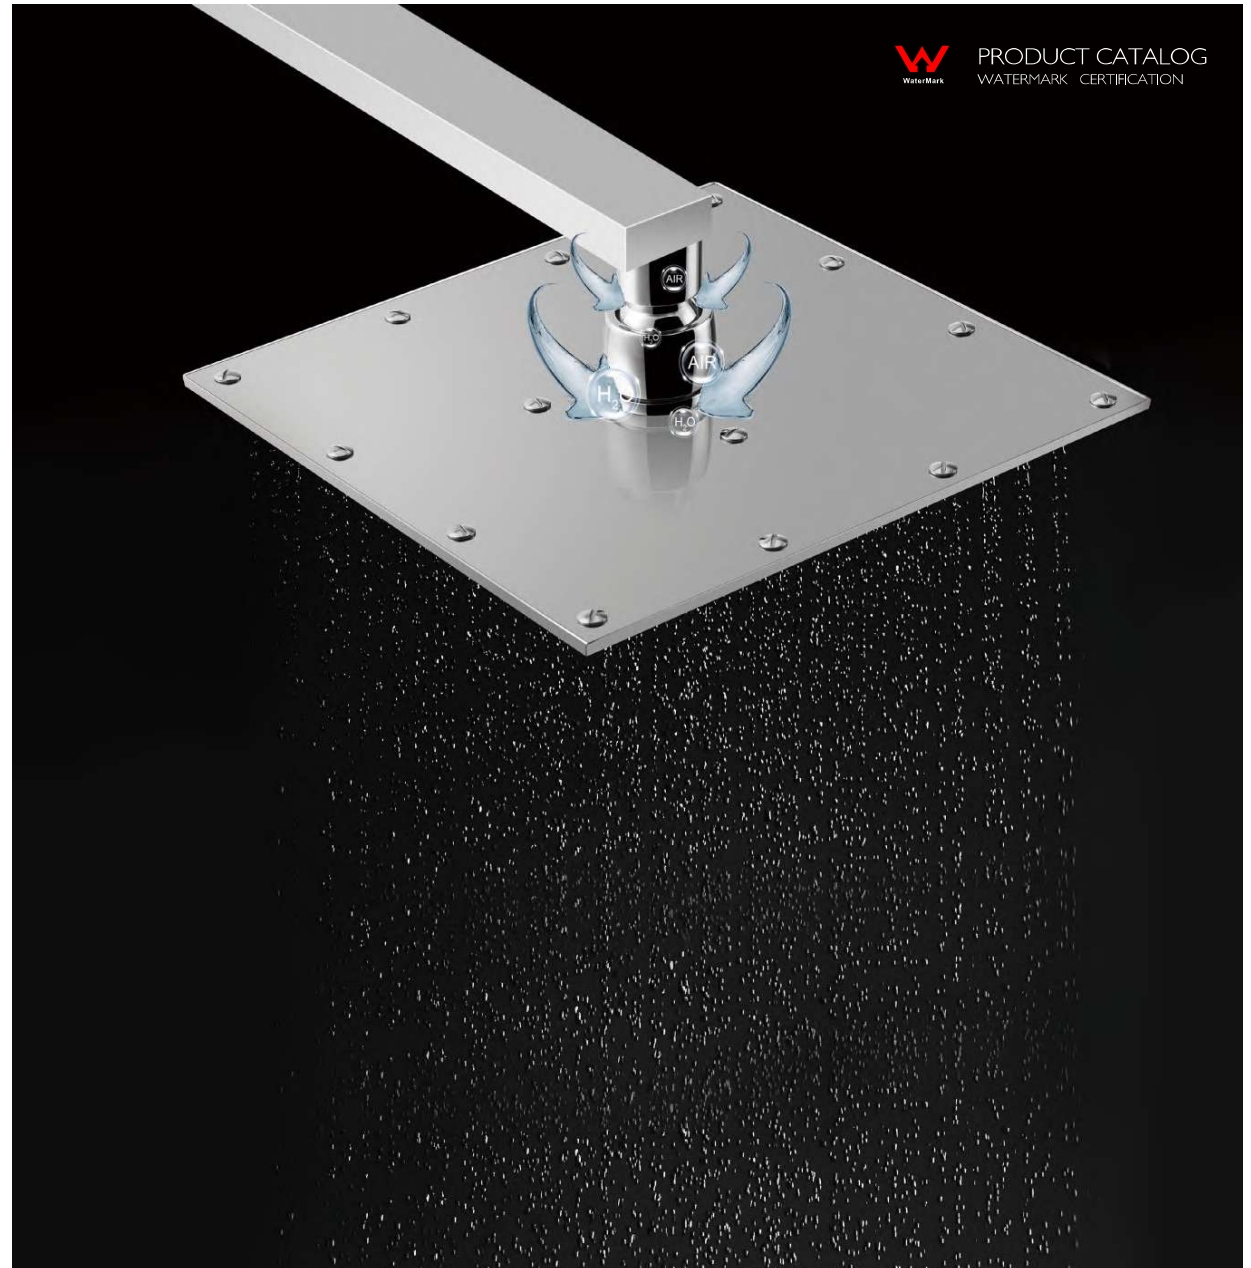

SP003-F
Spout

VVS086
Spout

WS023
Spout

CEILING SHOWER ARM & ROSE

SA001-F+W80885
Ceiling Shower Arm & Rose

SA002-F+W80848
Ceiling Shower Arm & Rose

SA001-F
Shower Arm

SA002-F
Shower Arm