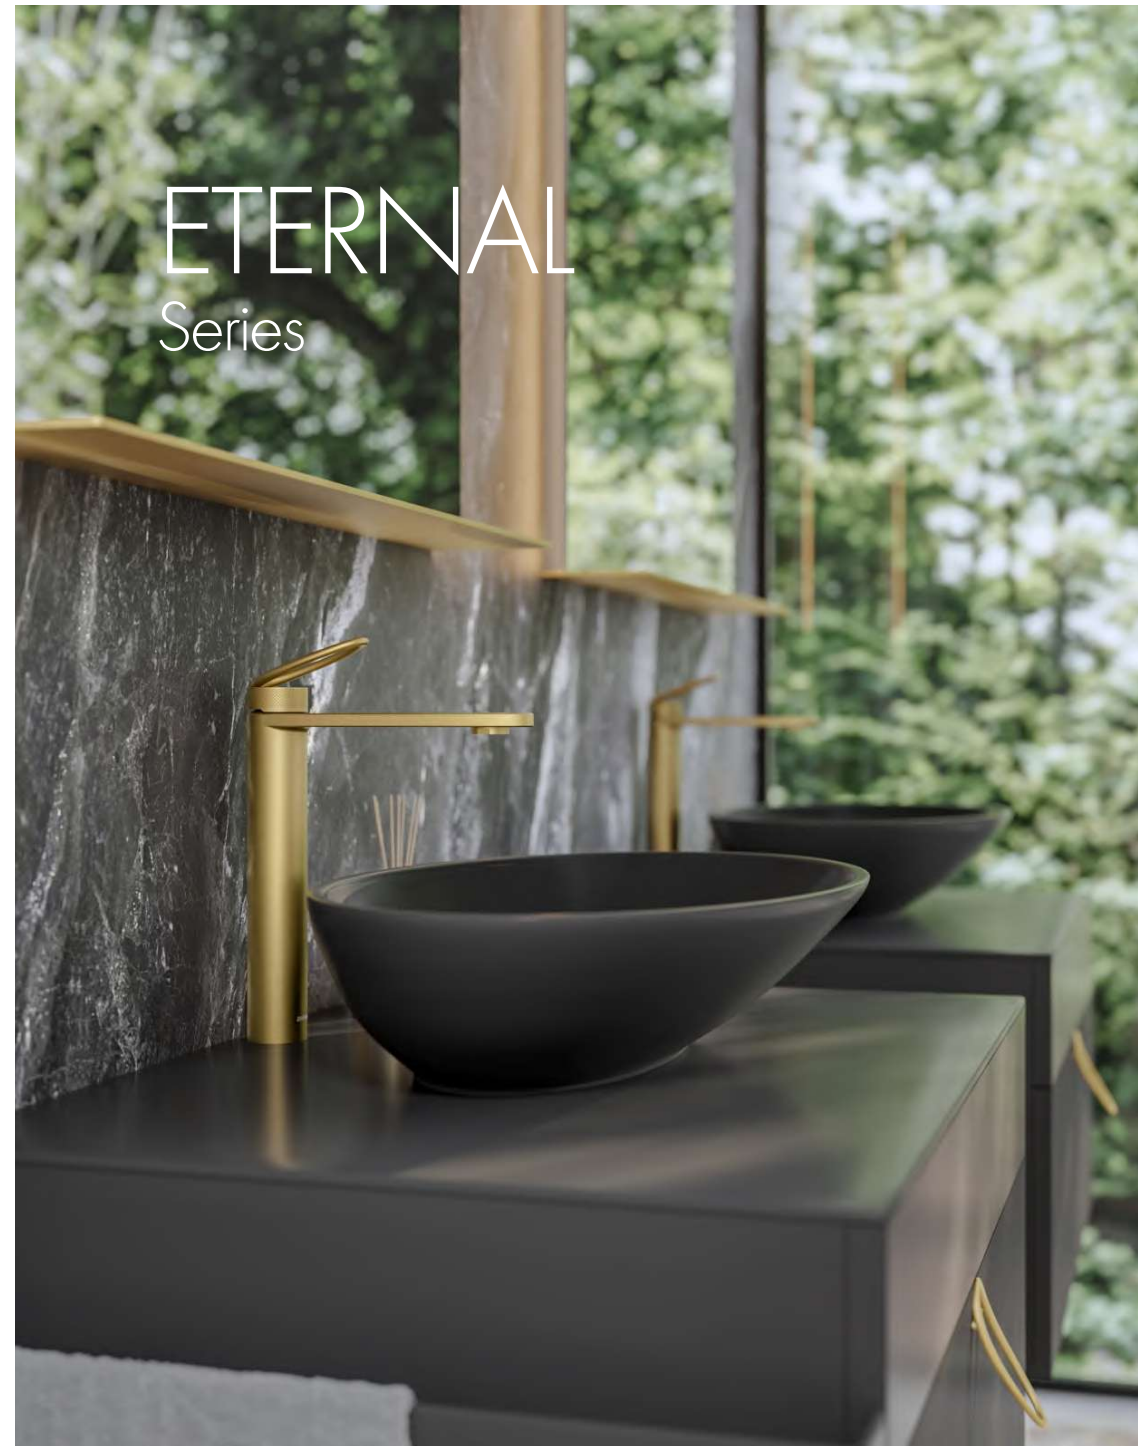

Award

- 2010 IF Award German
- 2010 Kapok Design Award China
- 2011 W3 World Water Ware Design Award
- 2012 Reddot Award German Finalist

IF design Award

Kapok design award

Reddot award

The Eternal Series is inspired by jewelry, linking pure bathrooms with exquisite jewelry, jumping out of conventional thinking and overturning the conventional image of bathrooms. The Eternal series design is a spiritual creation, bringing spiritual enjoyment to the user and a balance between practical function and beauty, bringing a sense of natural comfort.