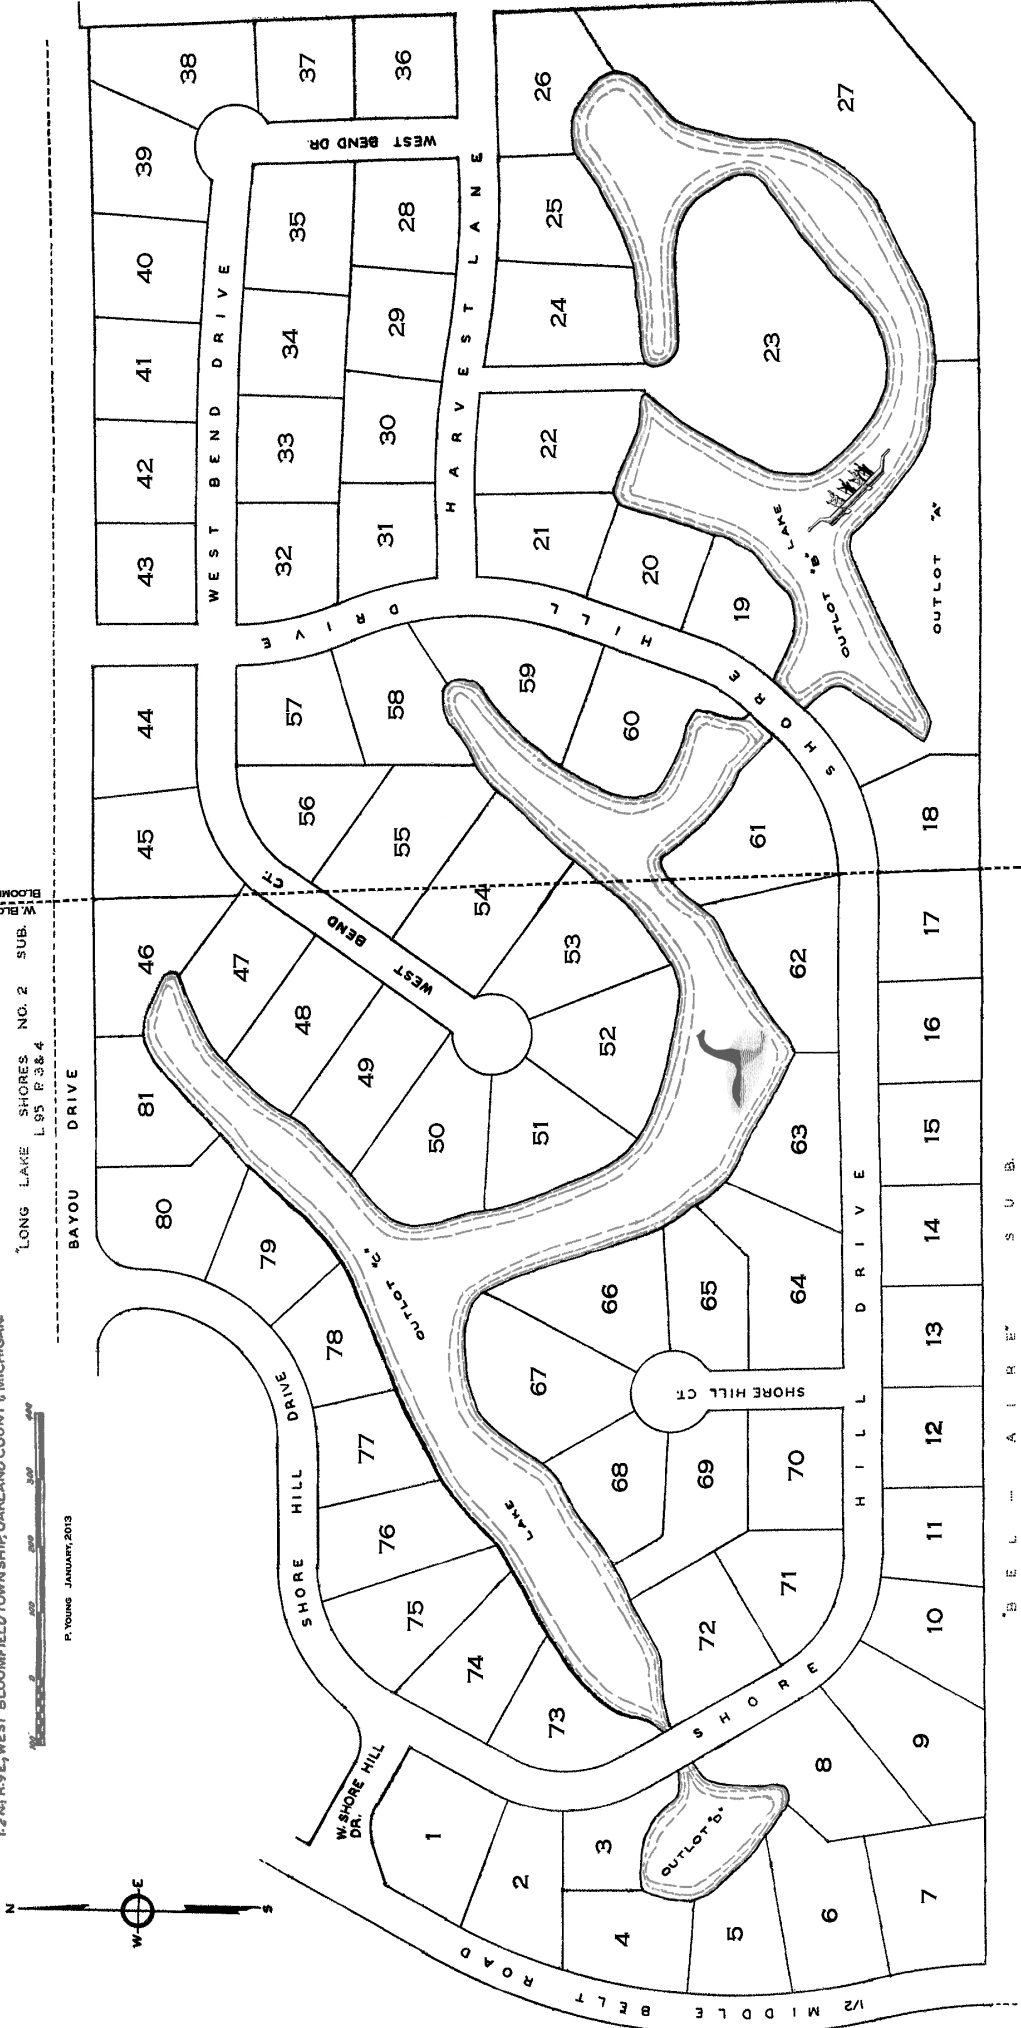

'SHOREWOOD HILLS'

A SUBDIVISION OF PART OF THE SW 1/4 OF SECTION 7, T23N, R10E,
BLOOMFIELD TOWNSHIP, GARLAND COUNTY, MICHIGAN,
T23N, R9E, WEST BLOOMFIELD TOWNSHIP, GARLAND COUNTY, MICHIGAN

P. Young, JANUARY, 2013

LONG LAKE SHORES NO. 2 SUB.
L 95 P. 3 & 4

BLOOMFIELD TRP.
BLOOMFIELD TRP.

'B E L L ... A I R E ' S U B.