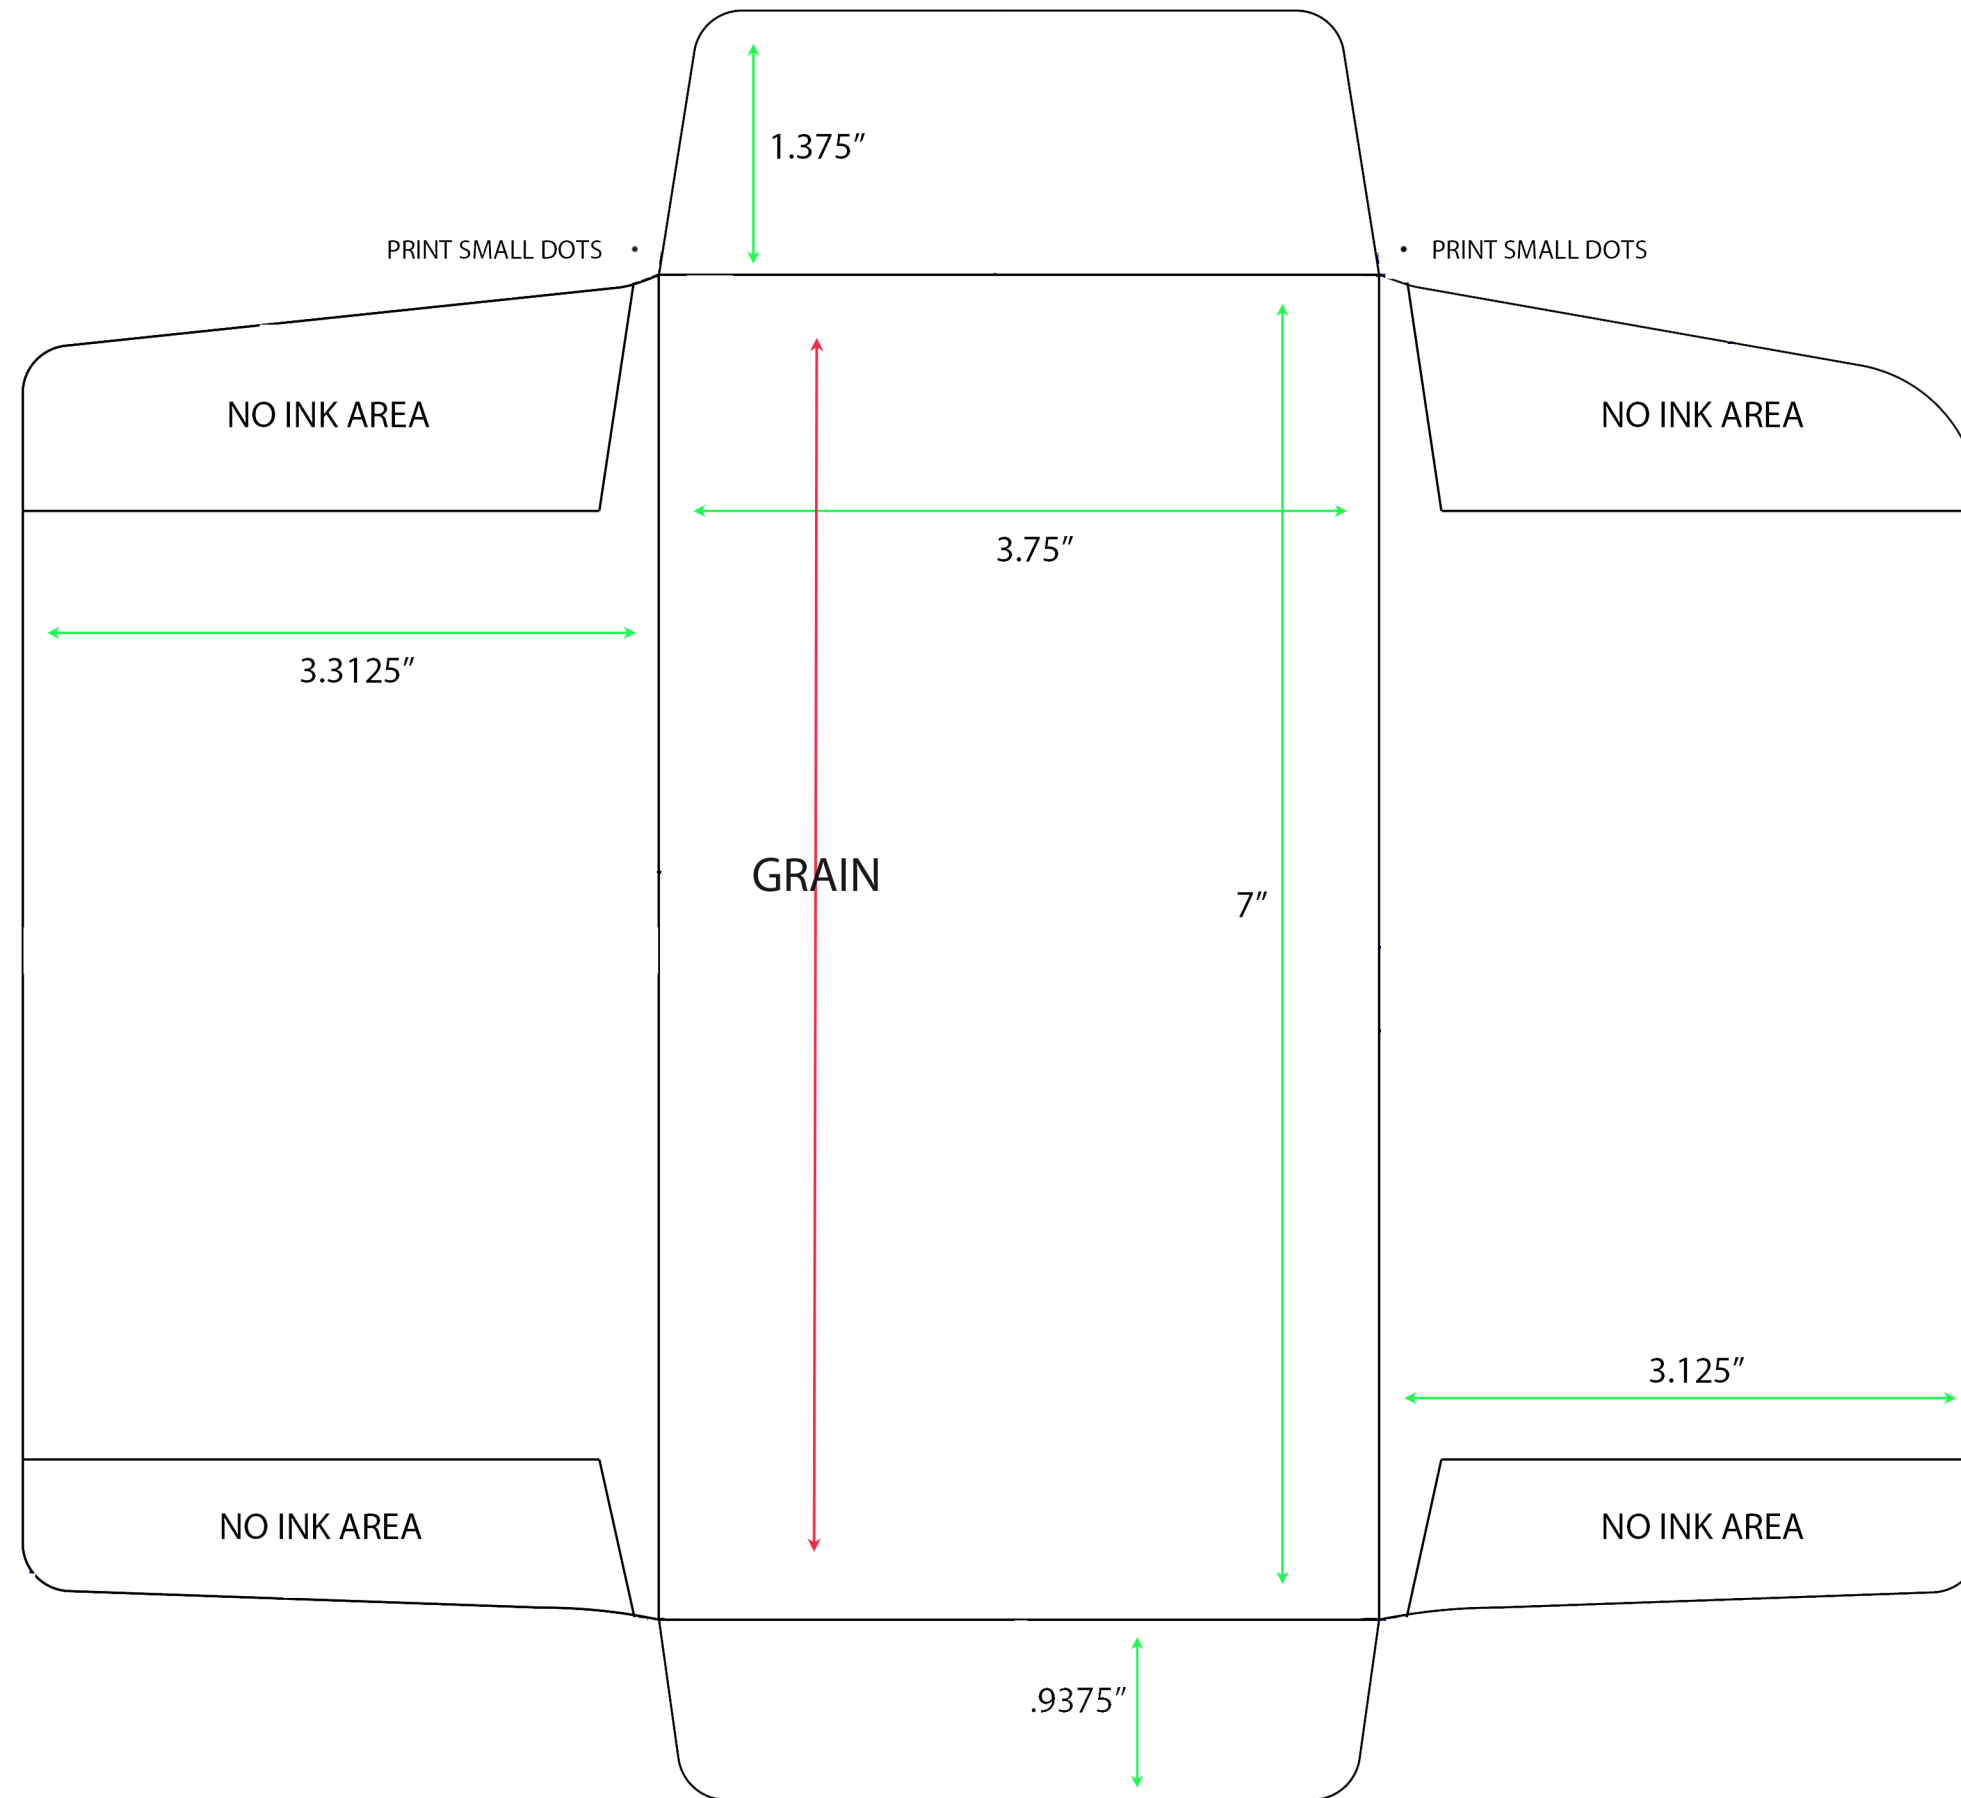

17"

11"

3.75'x7"
COIN
Sheet Size: 11x17
1 up

Southeastern Envelope Inc
4387 Commerce Circle
Atlanta, GA 30336
Phone:(404)699-0103
Fax:(404)699-0104

GUIDE

GRIPPER