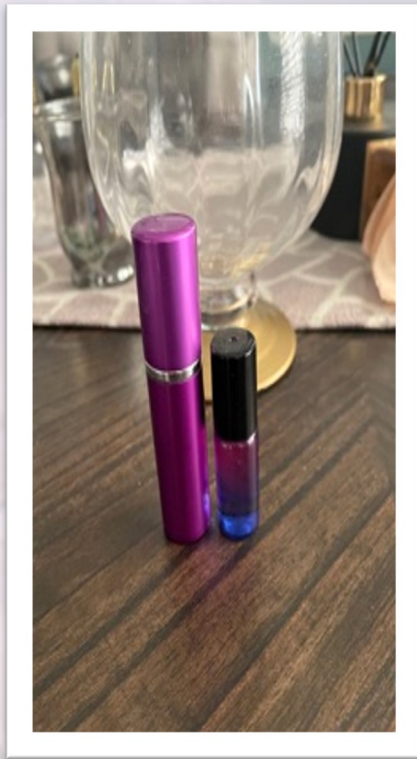

Scents: Roll-ons and Perfumes

Automizer Perfume Sprays and Body Mists

10 ML Roll—on/Automizer \$15

5 ML Roll— on \$7

1 ML Roll-on \$3

2-4 oz Body Mist \$10

Lavender & Lilac

Spearmint & Sage