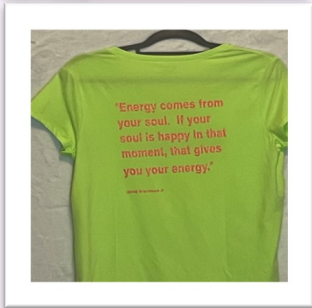

Energy Within

Energy Lifting to Burn

Energy to Lace Up

My Energy for High Performance

T-Shirts \$15

Shorts \$15

Short Sets \$25

NOTE: Call for color. Additional T-Shirts in this series to be announced