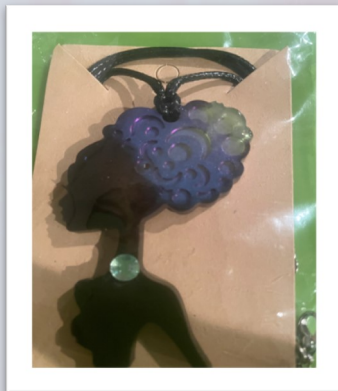

Peppermint & Peony

ANE Blue

AME Fresh

AME Eyes Shut

AME Mystic

AME Dark Kisses -TBA

AME His Love

AME Lemonade

AME Passion

AME Summer's Nite

Jewelry: Afro-Mee's (limited edition)

****various colors* \$20***

Jewelry: Tree of Life Necklaces & Bracelets

Limited Edition (various Colors) \$10-\$15

Special Creations: (Wax Melts-Aroma Beads (TBA)-Balms)