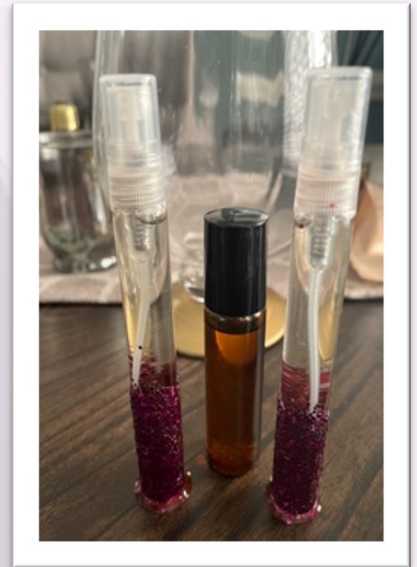

Scents: Roll-ons and Perfumes

Automizer Perfume Sprays and Body Mists

10 ML Roll—on/Automizer \$15

5 ML Roll— on \$7

1 ML Roll-on \$3

2-4 oz Body Mist \$10

Lavender & Lilac

Spearmint & Sage