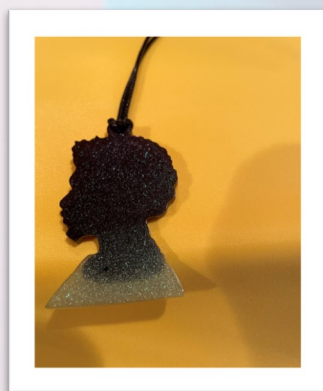

AME Passion

AME Summer's Nite

Jewelry: Afro-Mee's (limited edition)

****various colors* \$20***

Jewelry: Tree of Life Necklaces & Bracelets

Limited Edition (various Colors) \$10-\$15

Special Creations: (Wax Melts-Aroma Beads (TBA)-Balms)