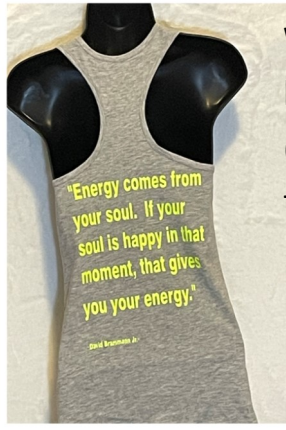

Workout T-shirts (plain T's or Razor back) and are available in Short sets (short sets available for a limited time):

Energy Within

Energy Lifting to Burn

Energy to Lace Up

My Energy for High Performance

T-Shirts $15

Shorts $15

Short Sets $25

NOTE: Call for color. Additional T-Shirts in this series to be announced