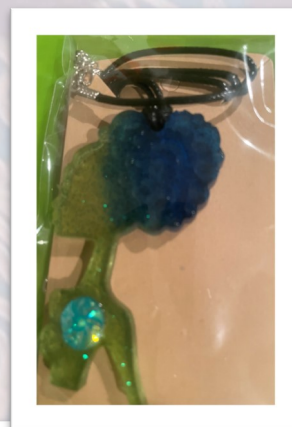

AME Passion

AME Summer's Nite

Jewelry: Afro-Mee's (limited edition)

****various colors* \$20***

Jewelry: Tree of Life Necklaces & Bracelets

Limited Edition (various Colors) \$10-\$15

Special Creations: (Wax Melts-Aroma Beads (TBA)-Balms)