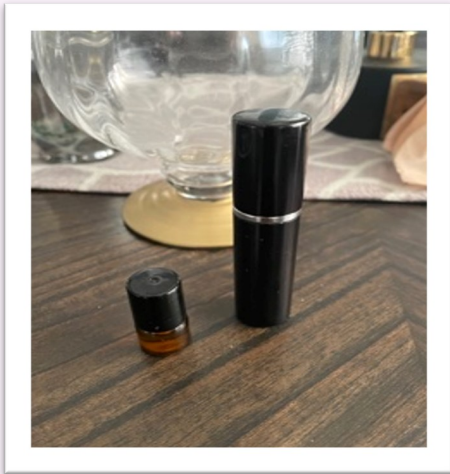

Scents: Roll-ons and Perfumes

Automizer Perfume Sprays and Body Mists

10 ML Roll—on/Automizer \$15

5 ML Roll— on \$7

1 ML Roll-on \$3

2-4 oz Body Mist \$10

Lavender & Lilac

Spearmint & Sage