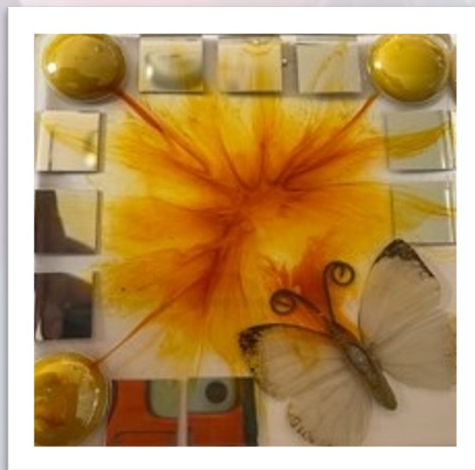

Coasters:

4 Coaster Pack Square (Red, Yellow, Green, Blue) limited editions $20