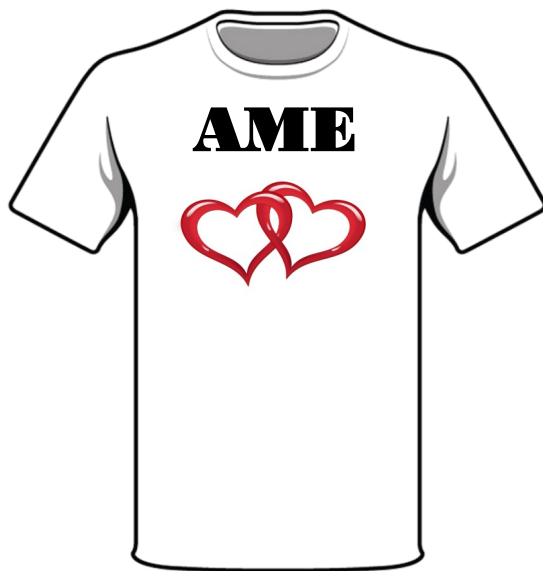

Peppermint Orange

Pink Lemonade

Lemon Ginger

Spearmint Sage

AME Gear — *Custom Clothing*

NOTE: AME designs or (Custom T-Shirts _Design on front, back or designs on Front & Back) for casual wear, workout, all occasions and events!