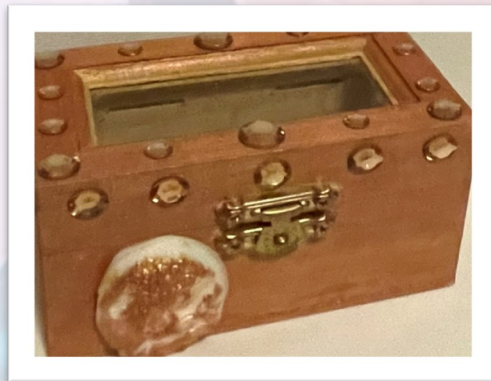

Foot & Bath Salt Soaks **(TBA)**

Body Butters **(TBA)**

Hands of AME Soothing Balm (2 oz \$12.50)— (4 oz 25.00)

Crafts-(Trinket Boxes, Plaques, Trays, Coasters)

Trinket Boxes (limited additions): \$15

Various Colors and Styles