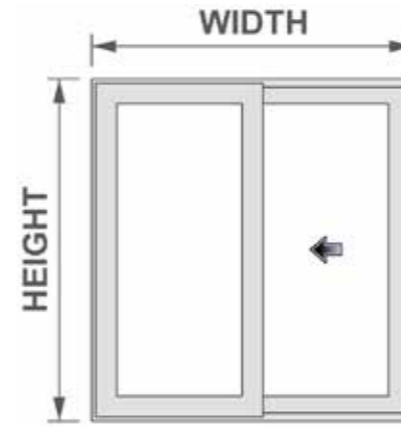

We have produced the colour swatches as accurately as printing will allow. Please ask to see our swatch book for precise reference.

Configurations

2 pane

Minimum Frame Size (mm)		Maximum Frame Size (mm)	
Width	Height	Width	Height
1505	2000	3005	2350

3 pane (central slider)

Minimum Frame Size (mm)		Maximum Frame Size (mm)	
Width	Height	Width	Height
2261	2000	4511	2350

3 pane (end slider)

Minimum Frame Size (mm)		Maximum Frame Size (mm)	
Width	Height	Width	Height
2261	2000	4511	2350

4 pane

Minimum Frame Size (mm)		Maximum Frame Size (mm)	
Width	Height	Width	Height
2932	2000	5932	2350