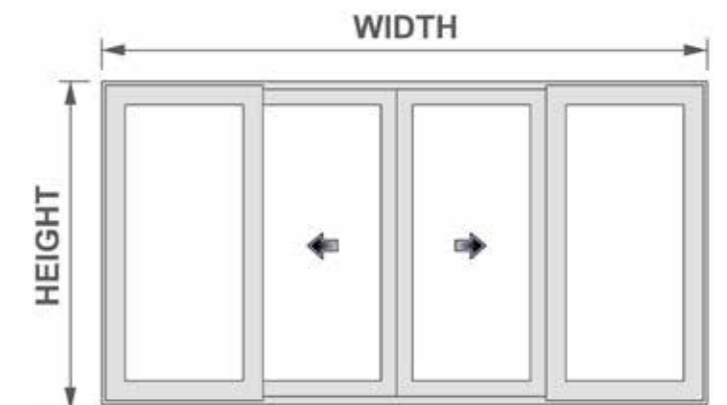

We have produced the colour swatches as accurately as printing will allow. Please ask to see our swatch book for precise reference.

Configurations

2 pane

Minimum Frame Size (mm)		Maximum Frame Size (mm)	
Width	Height	Width	Height
1505	2000	3005	2350

3 pane (central slider)

Minimum Frame Size (mm)		Maximum Frame Size (mm)	
Width	Height	Width	Height
2261	2000	4511	2350

3 pane (end slider)

Minimum Frame Size (mm)		Maximum Frame Size (mm)	
Width	Height	Width	Height
2261	2000	4511	2350