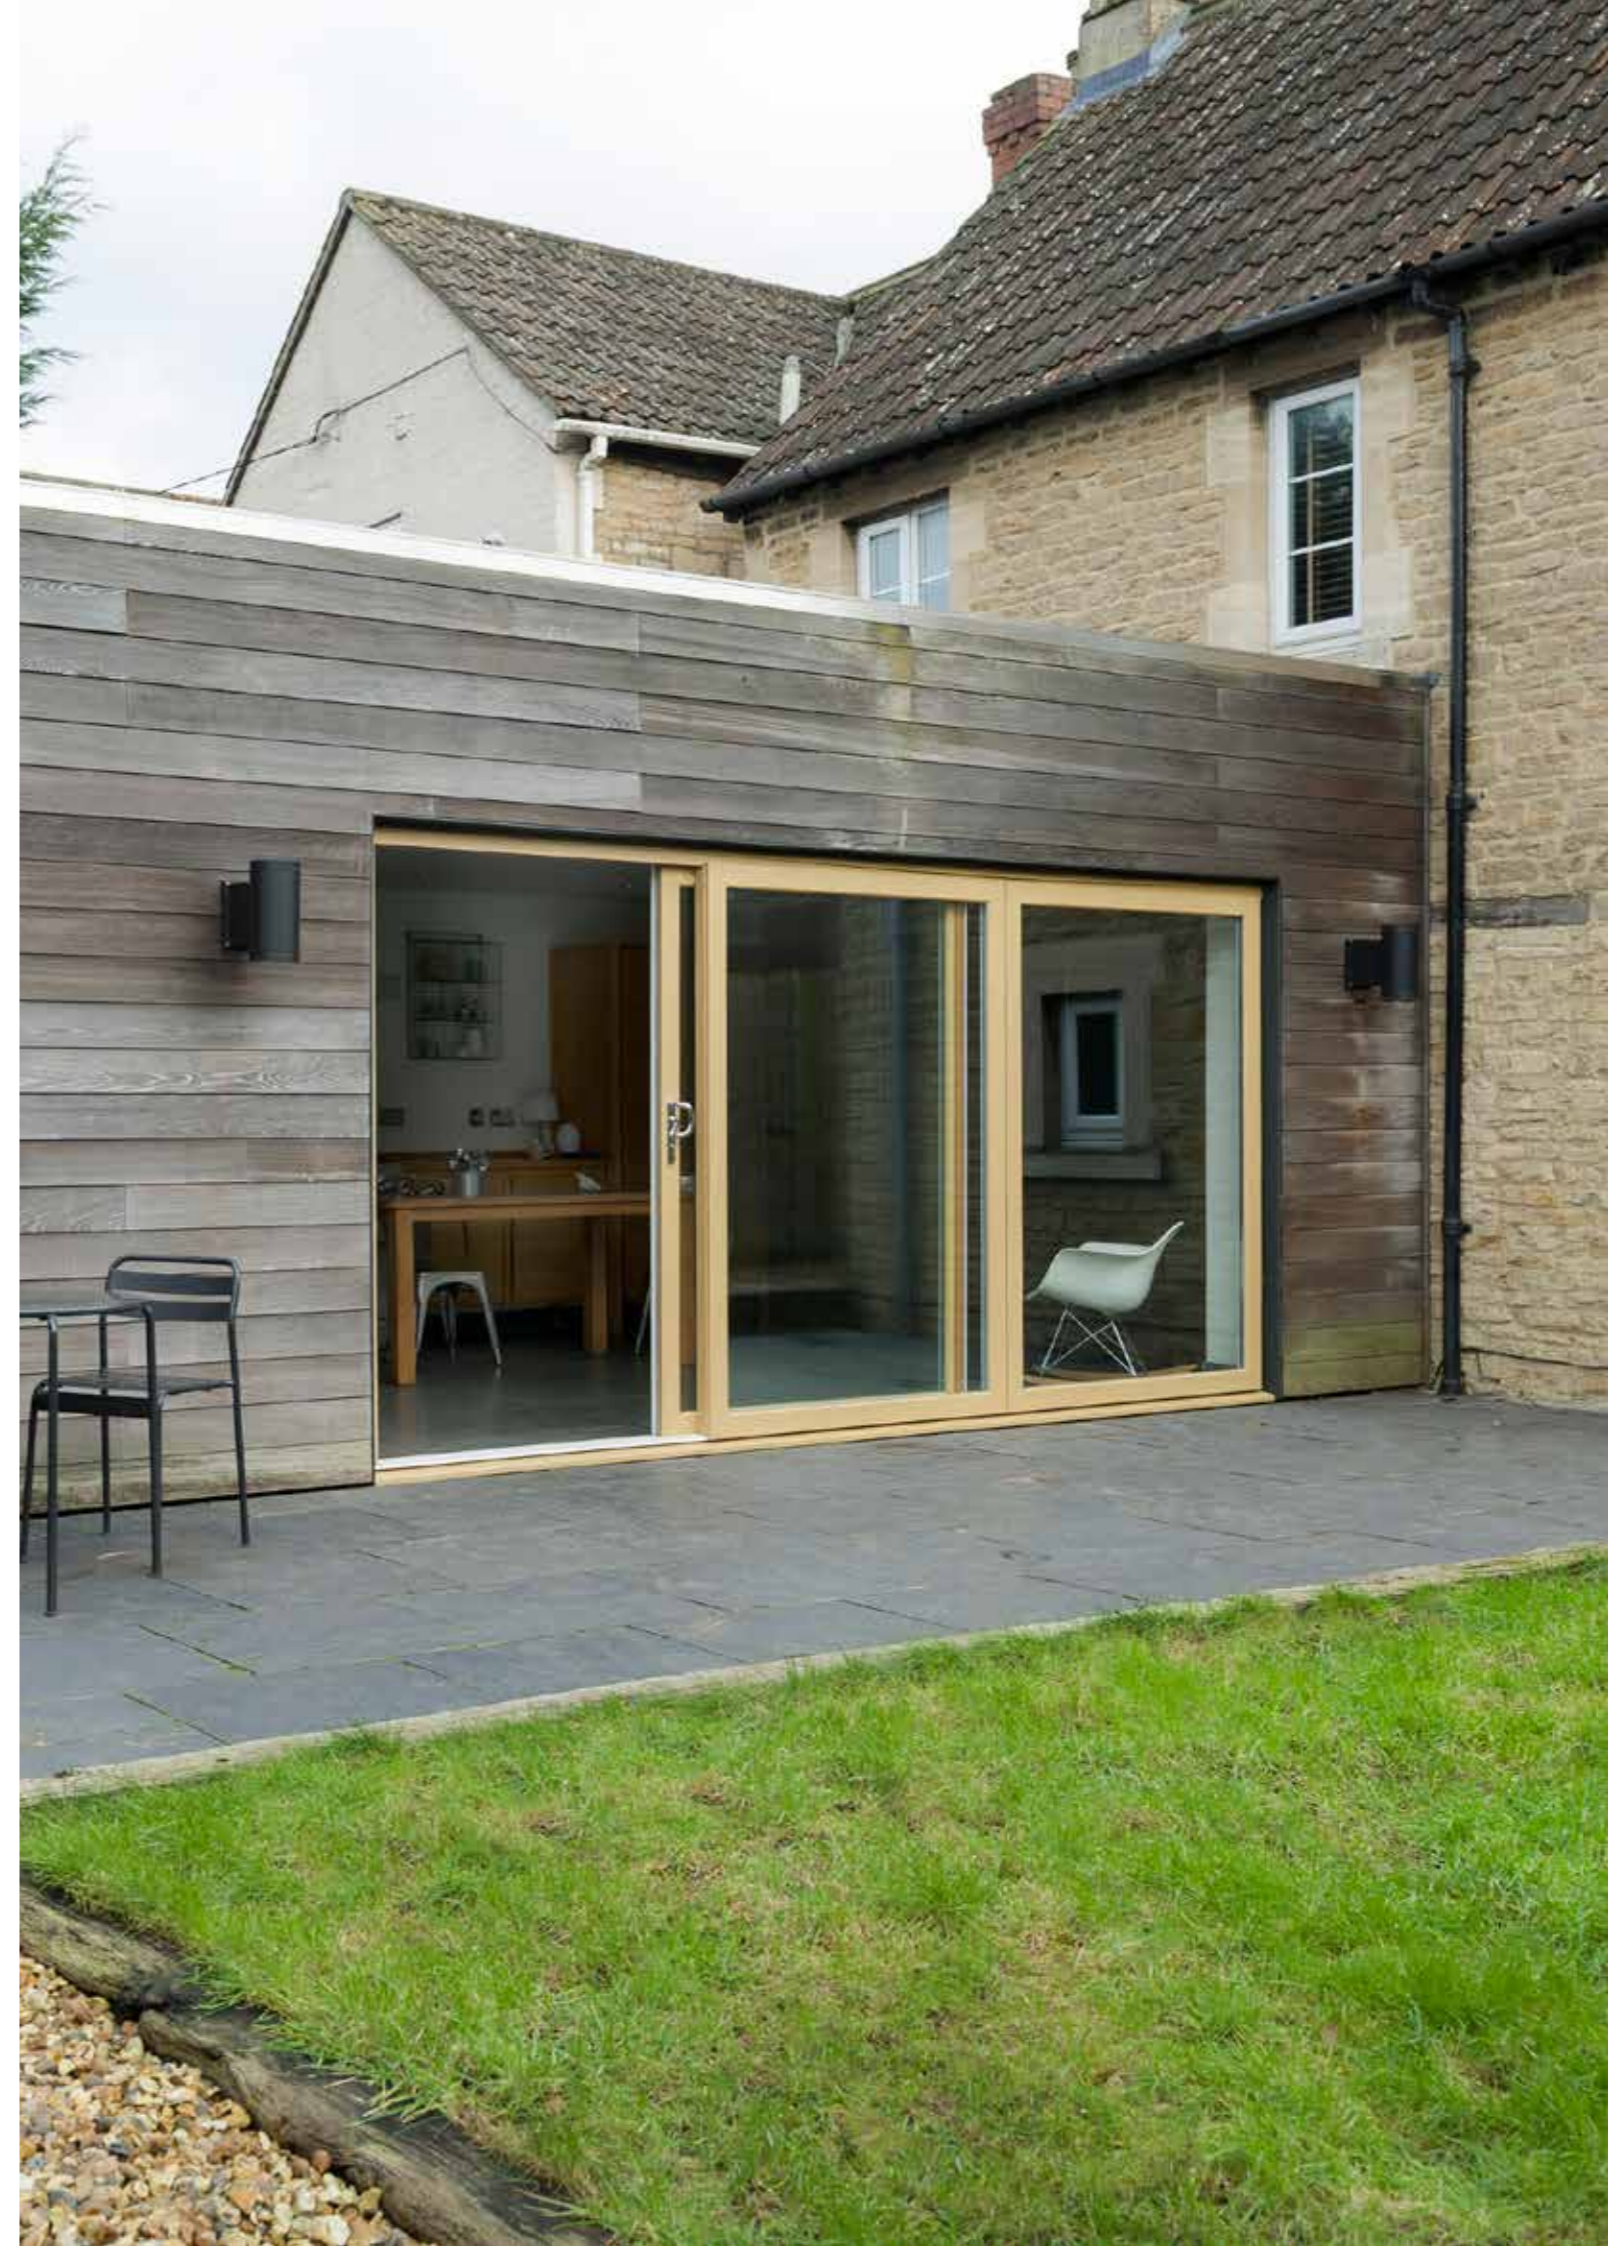

NEW Slider24

No other sliding patio comes close...

deceuninck

Deceuninck's NEW Slider24

Built for the great indoors

A unique sliding patio door that suites with our pretty windows in performance, style and colour.

Best colour choice
26 colourways

Best security
PAS24 certified

Best energy performance
A+ rating

Best weather performance
450Pa

If you're looking for the perfect frame for the perfect view our new best in class Slider24 is for you. It's everything you'd want and more in a sliding patio door.

No.1 in Colour

With an extensive selection of colours and colourways, we help you choose the perfect colour palette for your home.

Homeowners have a choice of foil colours in 18 colourways from our Colour Express range, and 6 premium woodgrain colour foils from our Heritage Colour Collection. Each colour has its own matching ancillaries, trims and accessories so your new sliding patio door and windows are perfectly matched.