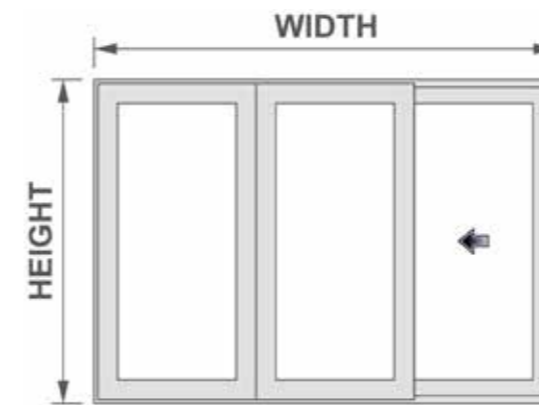

We have produced the colour swatches as accurately as printing will allow. Please ask to see our swatch book for precise reference.

Configurations

2 pane

Minimum Frame Size (mm)		Maximum Frame Size (mm)	
Width	Height	Width	Height
1505	2000	3005	2350

3 pane (central slider)

Minimum Frame Size (mm)		Maximum Frame Size (mm)	
Width	Height	Width	Height
2261	2000	4511	2350

3 pane (end slider)

Minimum Frame Size (mm)		Maximum Frame Size (mm)	
Width	Height	Width	Height
2261	2000	4511	2350