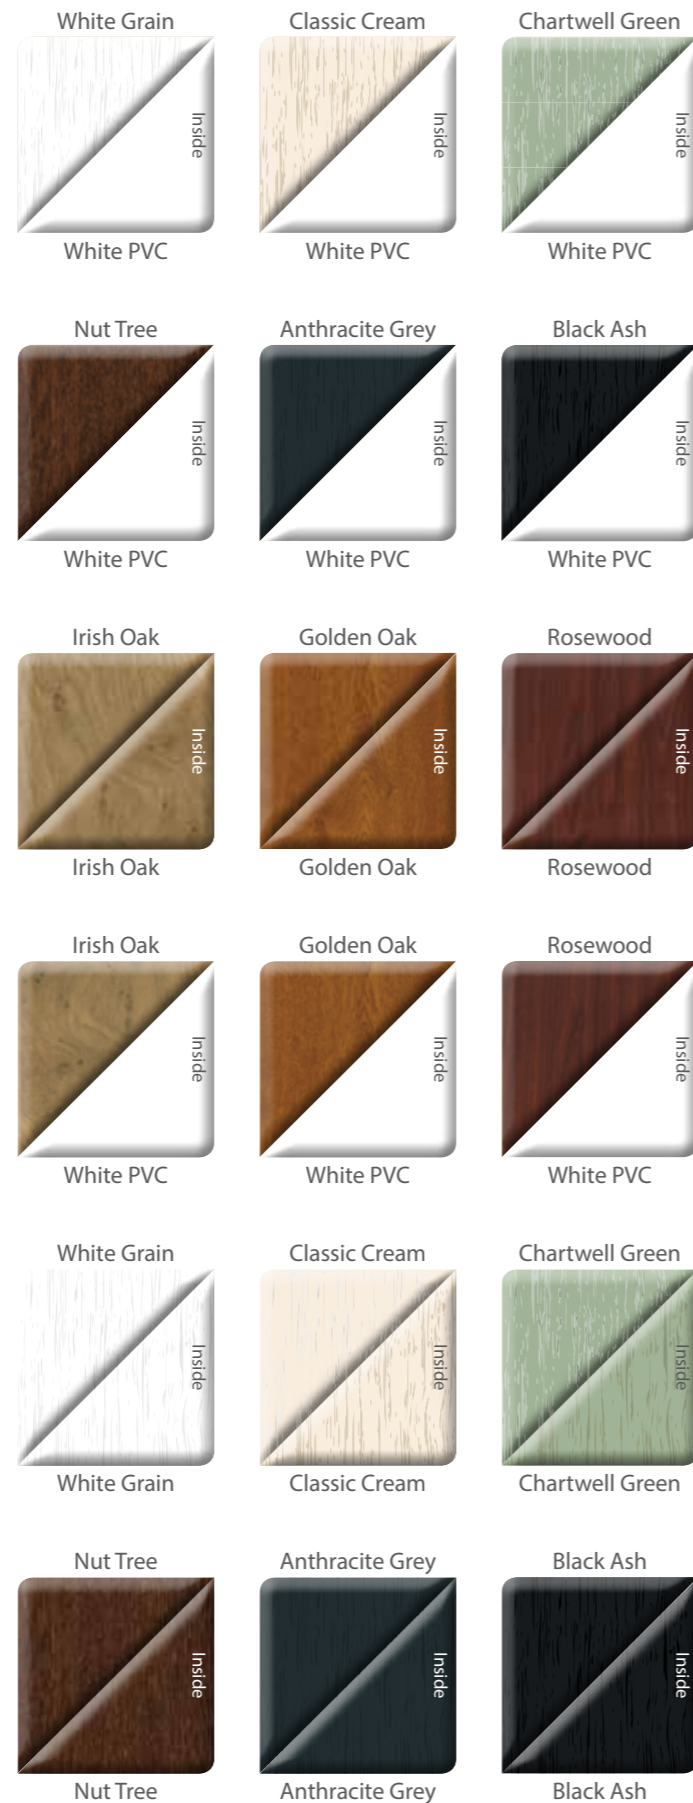

No.1 in Colour

With an extensive selection of colours and colourways, we help you choose the perfect colour palette for your home.

Homeowners have a choice of foil colours in 18 colourways from our Colour Express range, and 6 premium woodgrain colour foils from our Heritage Colour Collection. Each colour has its own matching ancillaries, trims and accessories so your new sliding patio door and windows are perfectly matched.

All 26 colourways are supplied from stock for our windows and doors so there are no long lead times from your retailer and your complete order arrives together.

Extremely durable and a 10 year manufacturer's guarantee means your new windows and doors will stay looking beautiful for years, giving you ultimate peace of mind.

Colour Express includes the beautiful woodgrains, Classic Cream, Chartwell Green, Irish Oak, Anthracite Grey and the unique Nut Tree.

Colour	Nearest Ral	Renolit Reference
White PVC	RAL 9016	Renolit Ref. N/A
White Grain	RAL 9010	Renolit Ref. 46849
Classic Cream	RAL 9001	Renolit Ref. 46848
Chartwell Green	RAL 6021	Renolit Ref. 49246
Irish Oak	RAL N/A	Renolit Ref. 93211005
Golden Oak	RAL N/A	Renolit Ref. 92178001
Rosewood	RAL N/A	Renolit Ref. 93202001
Nut Tree	RAL N/A	Renolit Ref. 92178007
Anthracite Grey	RAL 7016	Renolit Ref. 7016 05
Black Ash	RAL 8022	Renolit Ref. 8518 05

We have produced the colour swatches as accurately as printing will allow. Please ask to see our swatch book for precise reference.

COLOUR express

by deceuninck

THE Heritage

COLOUR COLLECTION

Our Heritage Colour Collection includes beautiful White Woodgrain inside as standard, with the option of English Oak and White Woodgrain on the outside, or English Oak inside and outside.