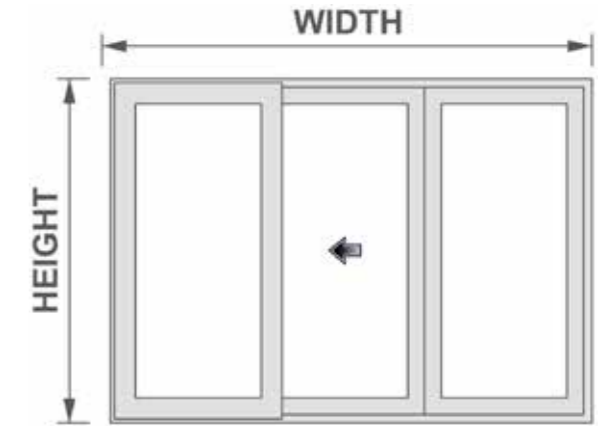

We have produced the colour swatches as accurately as printing will allow. Please ask to see our swatch book for precise reference.

Configurations

2 pane

Minimum Frame Size (mm)		Maximum Frame Size (mm)	
Width	Height	Width	Height
1505	2000	3005	2350

3 pane (central slider)

Minimum Frame Size (mm)		Maximum Frame Size (mm)	
Width	Height	Width	Height
2261	2000	4511	2350

3 pane (end slider)

Minimum Frame Size (mm)		Maximum Frame Size (mm)	
Width	Height	Width	Height
2261	2000	4511	2350

4 pane

Minimum Frame Size (mm)		Maximum Frame Size (mm)	
Width	Height	Width	Height
2932	2000	5932	2350