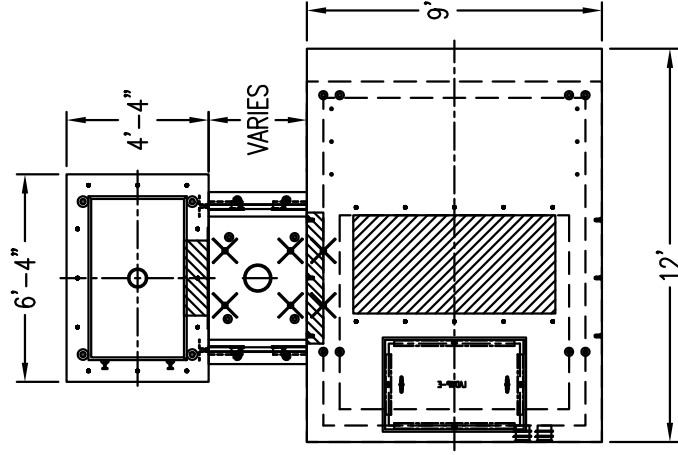

# PRECAST CABLE TRENCH BOX

(VARIOUS SIZE AND TYPE)

## FOR 9' x 12' PRECAST TRANSFORMER PAD

L.A.D.W.P. SPEC.  
UB721-19-20-24

PLAN-VIEW G1-EXAMPLE

PLAN-VIEW G2-EXAMPLE