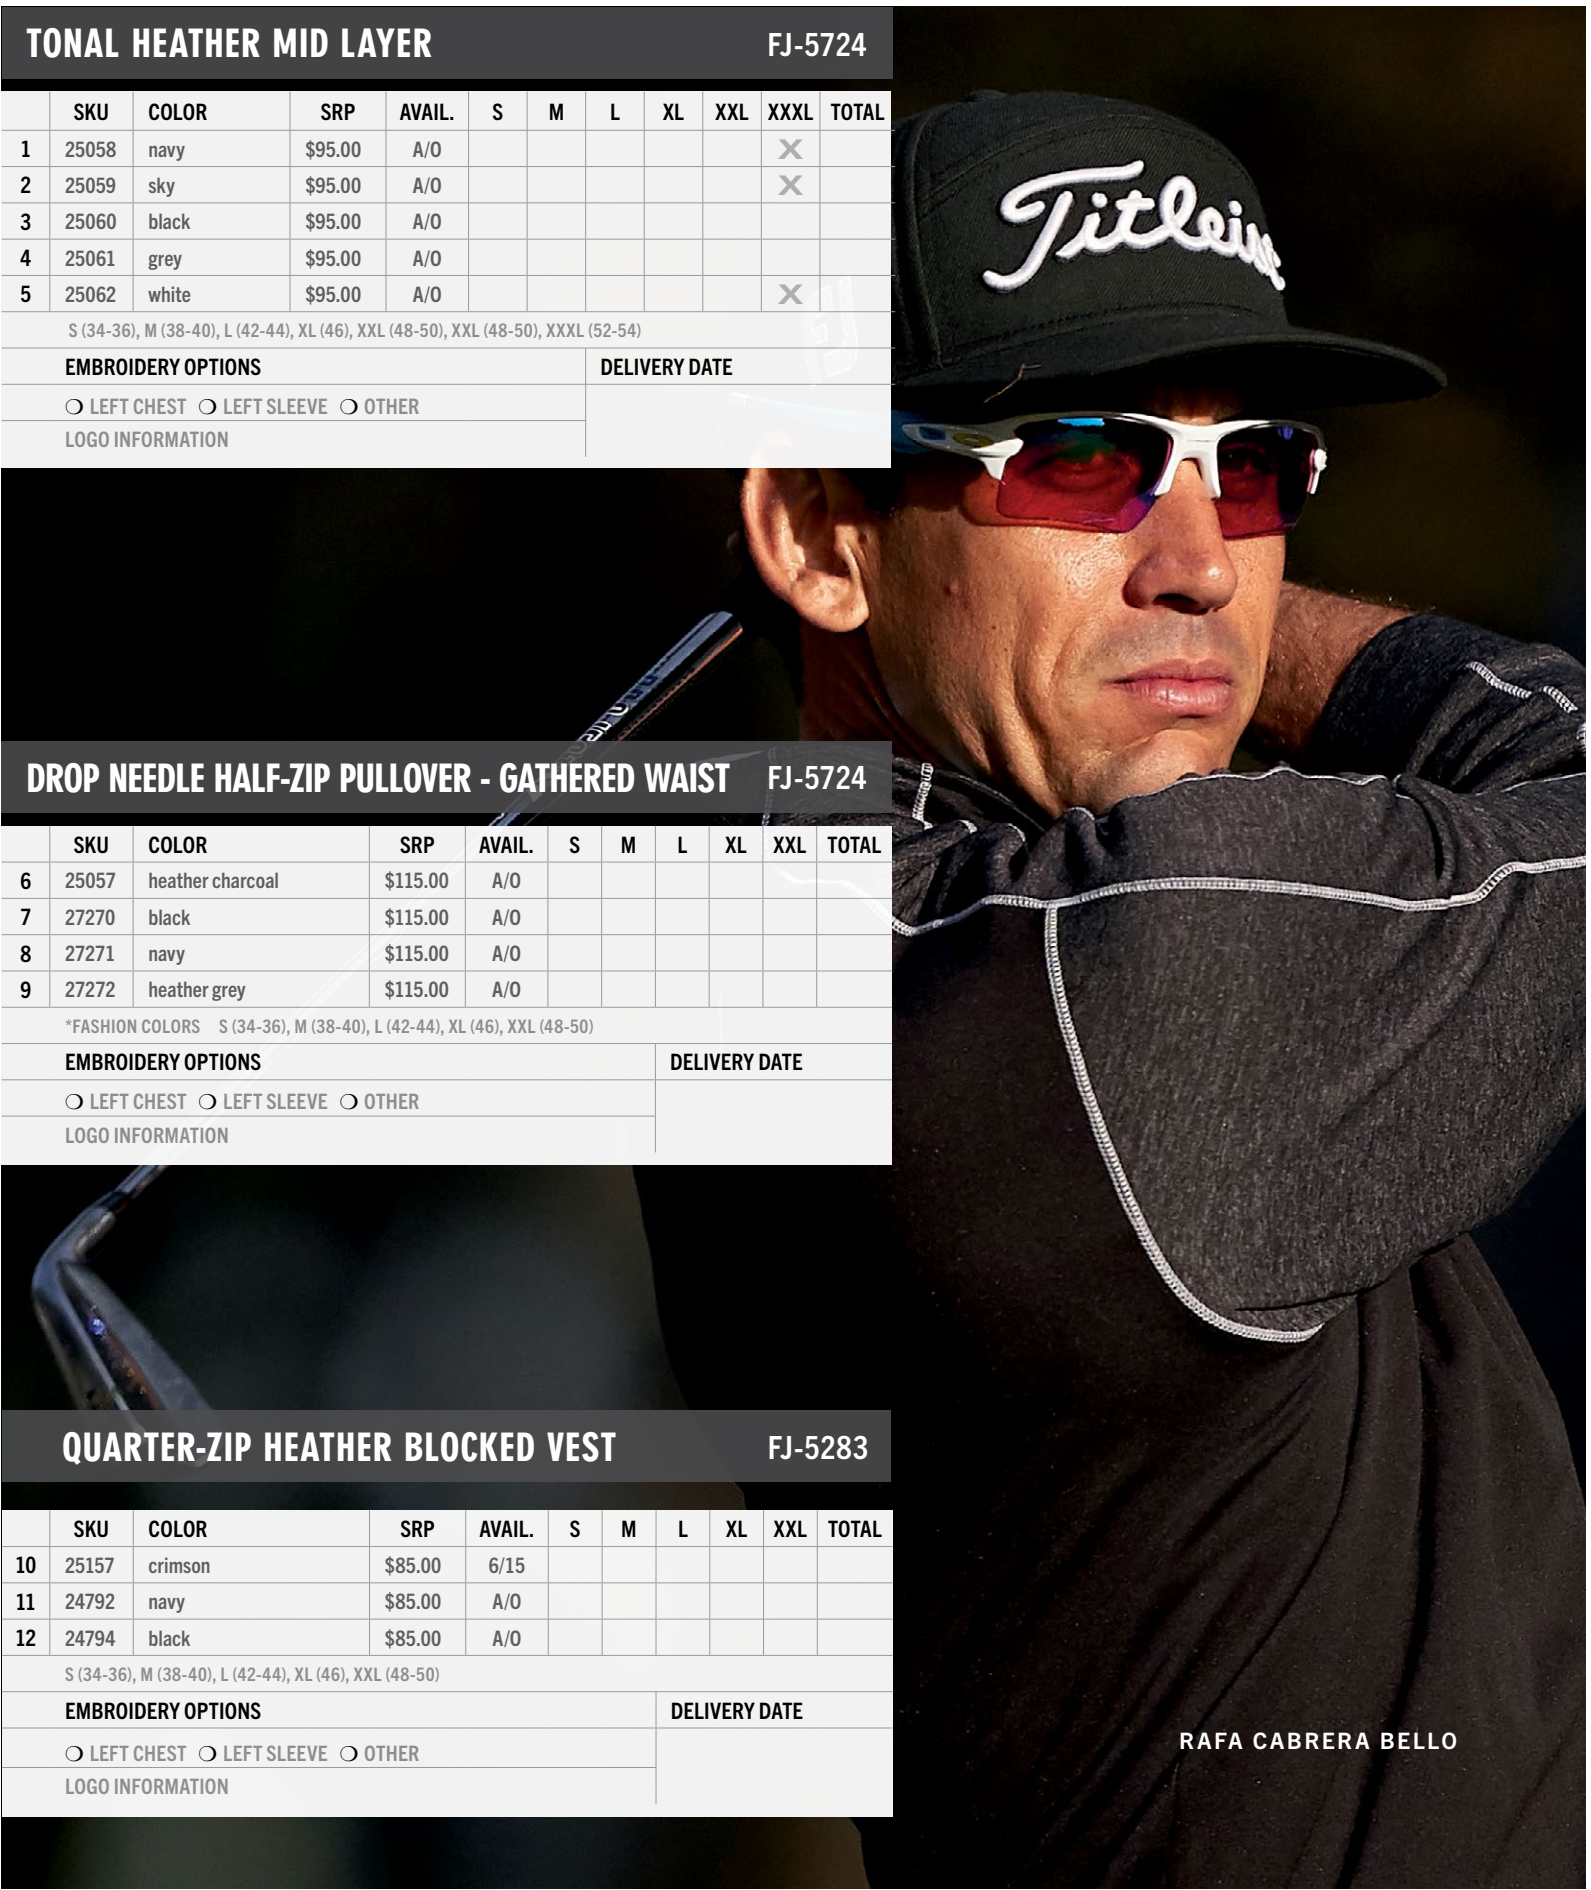

TONAL HEATHER MID LAYER

FJ-5724

	SKU	COLOR	SRP	AVAIL.	S	M	L	XL	XXL	XXXL	TOTAL
1	25058	navy	$95.00	A/O						X	
2	25059	sky	$95.00	A/O						X	
3	25060	black	$95.00	A/O							
4	25061	grey	$95.00	A/O							
5	25062	white	$95.00	A/O						X	

S (34-36), M (38-40), L (42-44), XL (46), XXL (48-50), XXXL (52-54)

EMBROIDERY OPTIONS

☐ LEFT CHEST ☐ LEFT SLEEVE ☐ OTHER

LOGO INFORMATION

DELIVERY DATE

DROP NEEDLE HALF-ZIP PULLOVER - GATHERED WAIST

FJ-5724

	SKU	COLOR	SRP	AVAIL.	S	M	L	XL	XXL	TOTAL
6	25057	heather charcoal	$115.00	A/O						
7	27270	black	$115.00	A/O						
8	27271	navy	$115.00	A/O						
9	27272	heather grey	$115.00	A/O						

*FASHION COLORS S (34-36), M (38-40), L (42-44), XL (46), XXL (48-50)

EMBROIDERY OPTIONS

☐ LEFT CHEST ☐ LEFT SLEEVE ☐ OTHER

LOGO INFORMATION

DELIVERY DATE

QUARTER-ZIP HEATHER BLOCKED VEST

FJ-5283

	SKU	COLOR	SRP	AVAIL.	S	M	L	XL	XXL	TOTAL
10	25157	crimson	$85.00	6/15						
11	24792	navy	$85.00	A/O						
12	24794	black	$85.00	A/O						

S (34-36), M (38-40), L (42-44), XL (46), XXL (48-50)

EMBROIDERY OPTIONS

☐ LEFT CHEST ☐ LEFT SLEEVE ☐ OTHER

LOGO INFORMATION

DELIVERY DATE

RAFA CABRERA BELLO