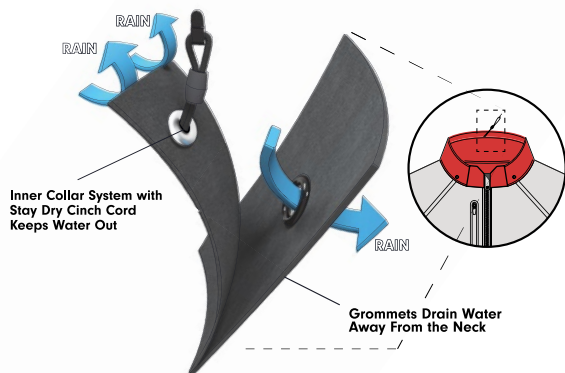

DRYSEAL™ TECHNOLOGY

- 3-Panel Construction
- 20,000 mm of Water Column Pressure
- YKK Aquaguard Waterproof Main Zipper, Hand Pockets & Scorecard Pocket
- Dual Sealed Seams for maximum protection
- Patent Pending DRYSEAL™ Technology Collar
- Adjustable Wrist Cuffs
- Inside Storm Flap
- 4-Way Stretch Fabrication
- Two-Year Limited Waterproof Warranty* (under normal use)

*Visit footjoy.com for warranty details