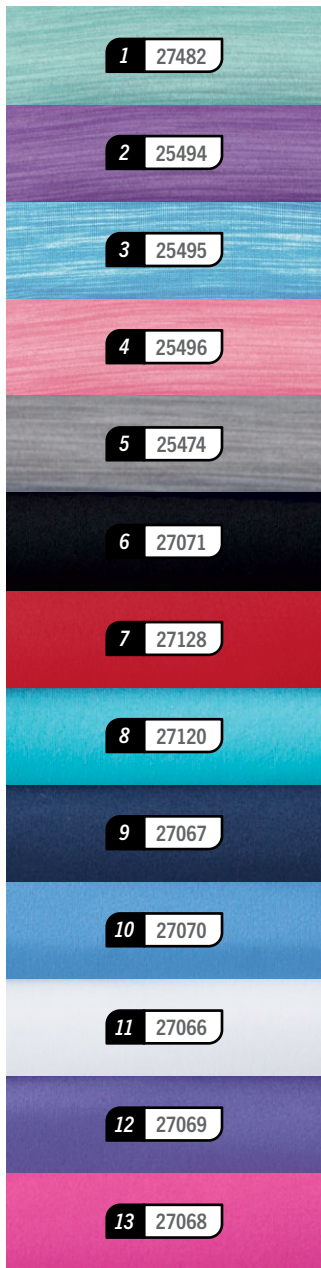

WOMEN'S PRODRY® PERFORMANCE SOLID INTERLOCK SHIRTS

FJ-5292

	SKU	COLOR	SRP	AVAIL.	XS	S	M	L	XL	XXL	TOTAL
1	27482	mint space dye	$65.00	6/15							
2	25494	violet space dye	$65.00	A/O							
3	25495	light blue space dye	$65.00	A/O						X	
4	25496	pink azalea space dye	$65.00	A/O							
5	25474	space dye charcoal	$65.00	A/O						X	
6	27071	black	$65.00	A/O							
7	27128	red	$65.00	A/O						X	
8	27120	aqua	$65.00	A/O						X	
9	27067	navy	$65.00	A/O							
10	27070	light blue	$65.00	A/O						X	
11	27066	white	$65.00	A/O							
12	27069	purple	$65.00	A/O						X	
13	27068	hot pink	$65.00	A/O						X	

XS (0-2), S (4-6), M (8-10), L (12-14), XL (16-18), XXL (20+)

EMBROIDERY OPTIONS

☐ LEFT CHEST ☐ LEFT SLEEVE ☐ OTHER

LOGO INFORMATION

DELIVERY DATE