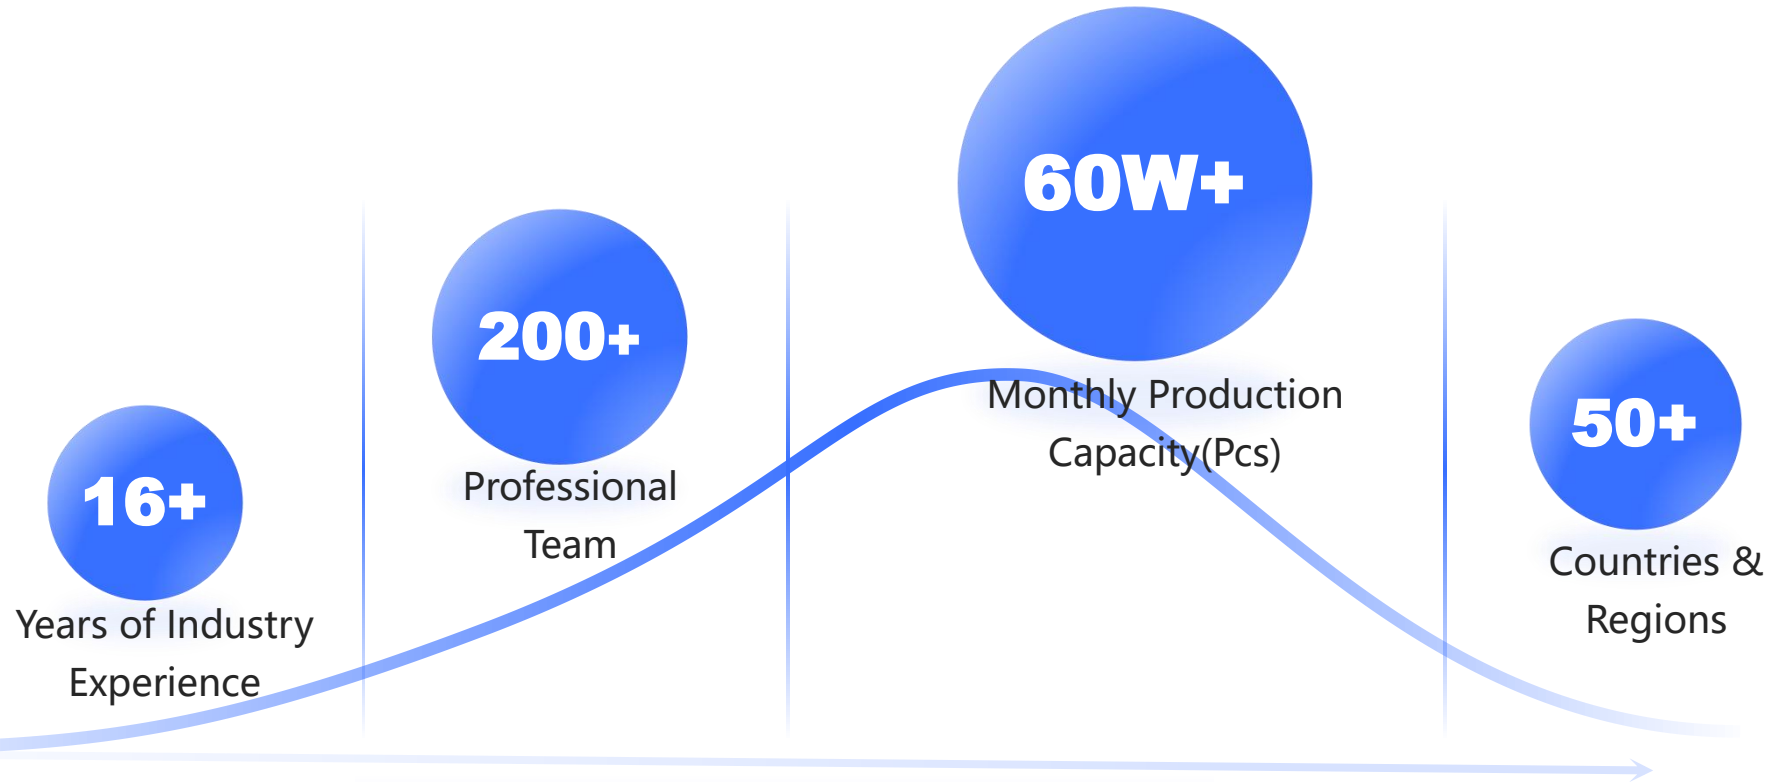

- 1MP
- H.265+128G
- 2-way Audio
- motion detection alarm

GQ5

V380 4G/WiFi

3 Antennas 1MP  
WiFi Indoor Camera

- 1MP
- H.265+128G
- 2-way Audio
- motion detection alarm

**Thank you!**

We're here to help! If you have any questions, need assistance, or want to learn more about our products, please don't hesitate to reach out.