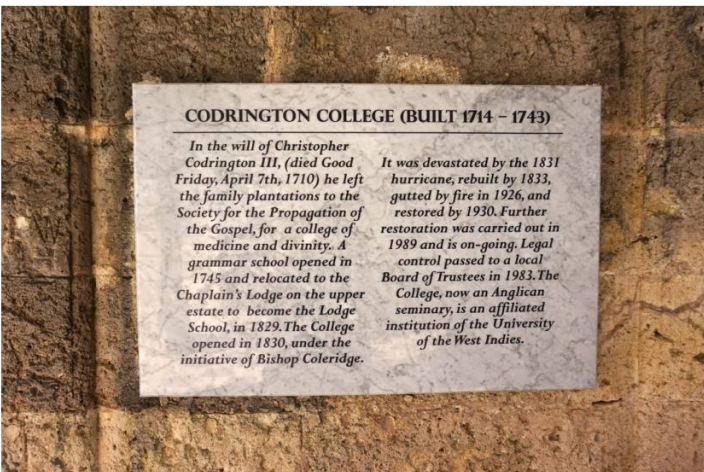

Chattel House #3124

CODRINGTON COLLEGE (BUILT 1714 - 1743)

In the will of Christopher Codrington III, (died Good Friday, April 7th, 1710) he left the family plantations to the Society for the Propagation of the Gospel, for a college of medicine and divinity. A grammar school opened in 1745 and relocated to the Chaplain's Lodge on the upper estate to become the Lodge School, in 1829. The College opened in 1830, under the initiative of Bishop Coleridge.