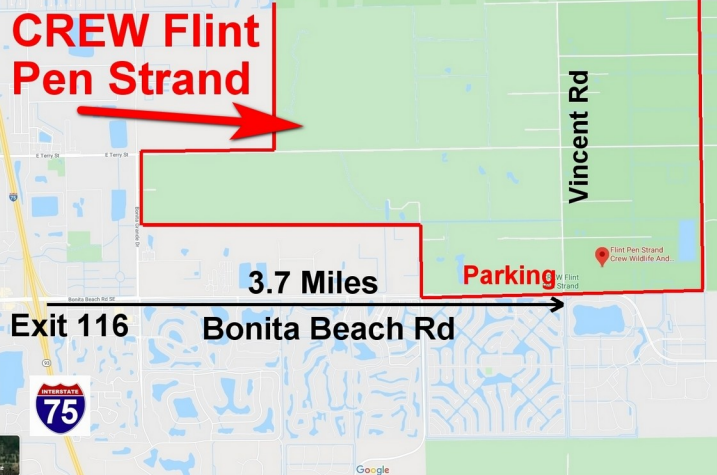

**Crew Flint Pen Strand**  
 (CREW = Corkscrew Regional Ecosystem  
 Watershed)

**Website:** <https://crewtrust.org/flint-pen-strand-2/>

**Where:** 15970 Bonita Beach Rd, Bonita Springs, FL 34135.

**Get There:** I-75 Exit 116 Bonita Beach Rd. East 3.7 miles. Left on Vincent Rd (Gravel). Parking on left.

**Yellow - North 2.9 miles.**

**Orange - 2.9 miles.**

**Purple - 6.2 miles**

**Activities:**

- **Hiking.** Some trails may be wet in rainy season.
- **Biking.**
- **Nature study/photography.**
- **Birding.**
- **Running.**
- **Horseback Riding** (special license needed, yellow trails).
- **Hunting** (seasonal with license, special areas).

**CREW Land and Water Trust**

- Corkscrew Marsh**
- Cypress Dome**
- Flint Pen Strand**
- Bird Rookery**

**CREW FLINT PEN STRAND TRAILS**

**Slash Pine**  
A "slash" is a swamp  
overgrown with trees  
and bushes,  
aka Southern  
Florida Pine.