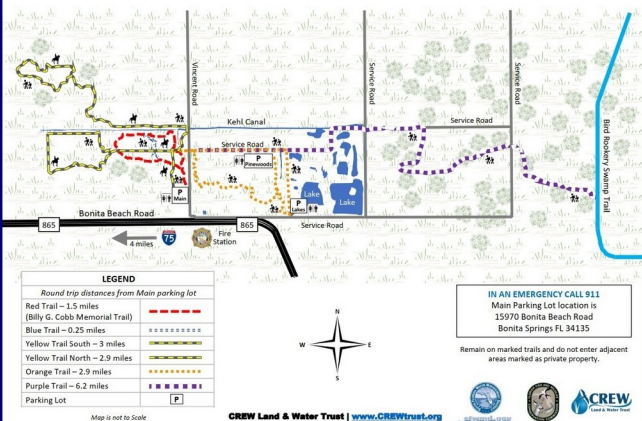

**Crew Flint Pen Strand**  
 (CREW = Corkscrew Regional Ecosystem  
 Watershed)

**Website:** <https://crewtrust.org/flint-pen-strand-2/>

**Where:** 15970 Bonita Beach Rd, Bonita Springs, FL 34135.

**Get There:** I-75 Exit 116 Bonita Beach Rd. East 3.7 miles. Left on Vincent Rd (Gravel). Parking on left.

**Yellow - North 2.9 miles.**

**Orange - 2.9 miles.**

**Purple - 6.2 miles**

**Activities:**

- **Hiking.** Some trails may be wet in rainy season.
- **Biking.**
- **Nature study/photography.**
- **Birding.**
- **Running.**
- **Horseback Riding** (special license needed, yellow trails).
- **Hunting** (seasonal with license, special areas).

**CREW Land and Water Trust**

- Corkscrew Marsh**
- Cypress Dome**
- Flint Pen Strand**
- Bird Rookery**

**CREW FLINT PEN STRAND TRAILS**

**Slash Pine**  
A "slash" is a swamp  
overgrown with trees  
and bushes,  
aka Southern  
Florida Pine.