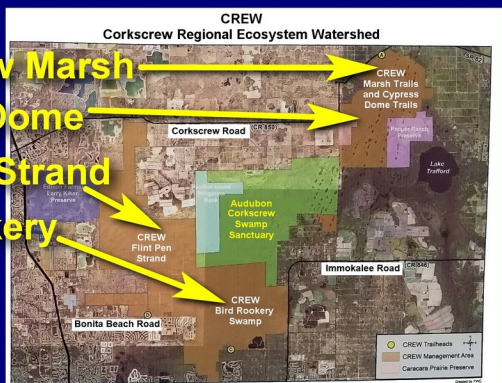

**Crew Flint Pen Strand**  
 (CREW = Corkscrew Regional Ecosystem  
 Watershed)

**Website:** <https://crewtrust.org/flint-pen-strand-2/>

**Where:** 15970 Bonita Beach Rd, Bonita Springs, FL 34135.

**Get There:** I-75 Exit 116 Bonita Beach Rd. East 3.7 miles. Left on Vincent Rd (Gravel). Parking on left.

**Yellow - North 2.9 miles.**

**Orange - 2.9 miles.**

**Purple - 6.2 miles**

**Activities:**

- **Hiking.** Some trails may be wet in rainy season.
- **Biking.**
- **Nature study/photography.**
- **Birding.**
- **Running.**
- **Horseback Riding** (special license needed, yellow trails).
- **Hunting** (seasonal with license, special areas).

**CREW Land and Water Trust**

- Corkscrew Marsh**
- Cypress Dome**
- Flint Pen Strand**
- Bird Rookery**

**CREW FLINT PEN STRAND TRAILS**

**Slash Pine**  
A "slash" is a swamp  
overgrown with trees  
and bushes,  
aka Southern  
Florida Pine.