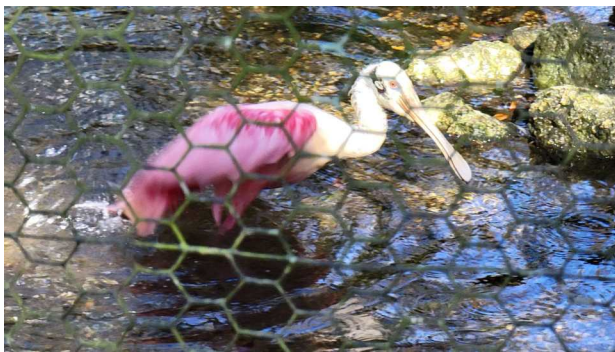

Homosassa Springs State Park 110255 Night Herons and

Homosassa Springs State Park 110343 White Pelican

*Homosassa Springs Wildlife State Park*

*Homosassa Springs State Park 110412 Shorebirds*

*Homosassa Springs State Park 110429 Shorebird Aviary*