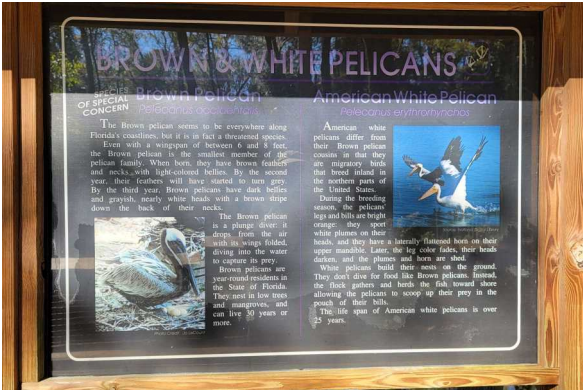

Homosassa Springs State Park 105243 Pelicans Sign