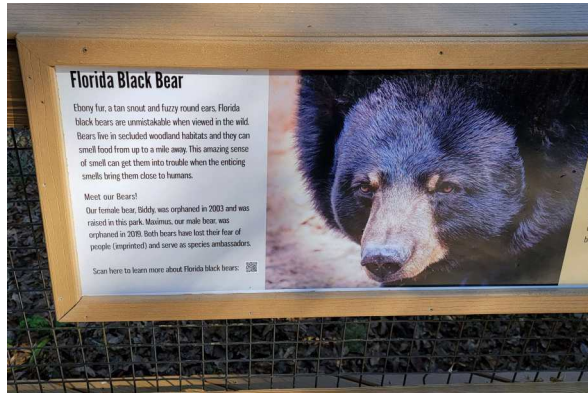

*Homosassa Springs State Park 110108 Vultures*

*Homosassa Springs State Park 110110 Vultures*

Homosassa Springs Wildlife State Park

Homosassa Springs State Park 110118 Vultures

Homosassa Springs State Park 110129 Florida Black Bear