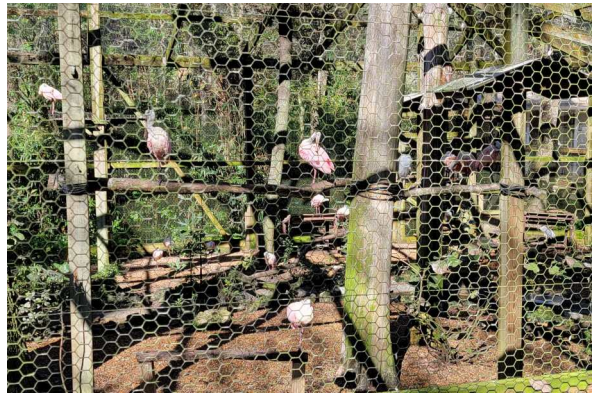

Homosassa Springs State Park 110255 Night Herons and

Homosassa Springs State Park 110343 White Pelican

*Homosassa Springs Wildlife State Park*

*Homosassa Springs State Park 110412 Shorebirds*

*Homosassa Springs State Park 110429 Shorebird Aviary*