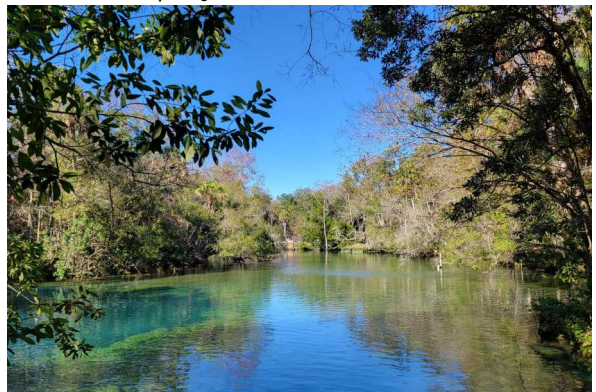

*Homosassa Springs State Park 121836 Homosassa River*

Homosassa Springs Wildlife State Park

1960s: Tiny, the Chimpanzee and Clarence, the Cross-eyed Lion

Homosassa Springs State Park 122134 Photo 1960s

Homosassa Springs State Park 122235 Line out the Door