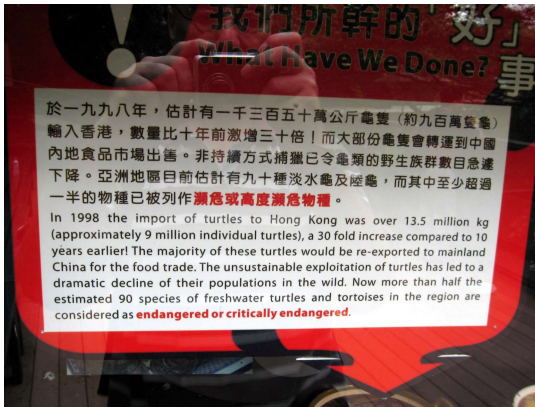

Kadoorie Farm #9156 Alligator

Kadoorie Farm #9161 Endangered Turtles