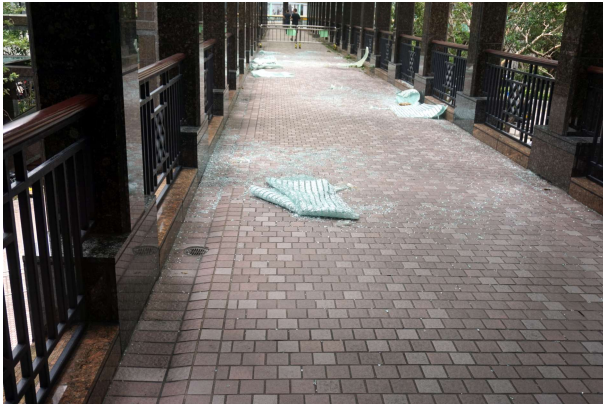

Hong Kong - Typhoon (Hurricane) Mangkhut Damage - Wan Chai - Sept 2018

DSC00114 Central Plaza

DSC00116 Central Plaza Walkway

DSC00117 Central Plaza Walkway Glass Sheets

DSC00119 Immigration Tower (Govt)

DSC00120 Immigration Tower (Govt)

DSC00121 Immigration Tower (Govt)

DSC00124 Immigration Tower (Govt)

DSC00126 Immigration Tower

Hong Kong - Typhoon (Hurricane) Mangkhut Damage - Wan Chai - Sept 2018

DSC00130 Gloucester Road Garden

DSC00132 Revenue Tower (Govt)