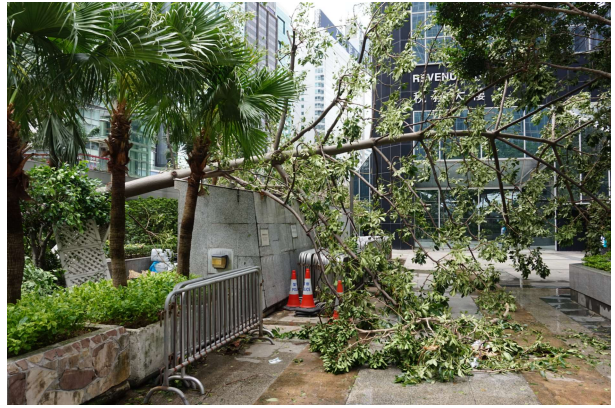

Hong Kong - Typhoon (Hurricane) Mangkhut Damage - Wan Chai - Sept 2018

DSC00114 Central Plaza

DSC00116 Central Plaza Walkway

DSC00117 Central Plaza Walkway Glass Sheets

DSC00119 Immigration Tower (Govt)

DSC00120 Immigration Tower (Govt)

DSC00121 Immigration Tower (Govt)

DSC00124 Immigration Tower (Govt)

DSC00126 Immigration Tower

Hong Kong - Typhoon (Hurricane) Mangkhut Damage - Wan Chai - Sept 2018

DSC00130 Gloucester Road Garden

DSC00132 Revenue Tower (Govt)

DSC00137 Revenue Tower (Govt)

DSC00138 Revenue Tower (Govt)

DSC00139 Immigration Tower (Govt)

DSC00140 Gloucester Road

DSC00142 Gloucester Road

DSC00145 Dah Sing Bank

Hong Kong - Typhoon (Hurricane) Mangkhut Damage - Wan Chai - Sept 2018