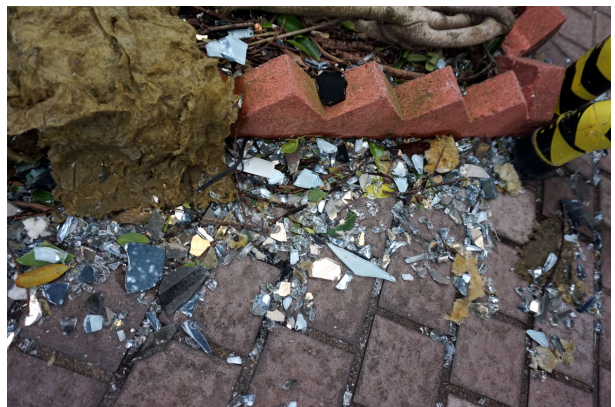

DSC00156 Central Plaza Building

DSC00160 Central Plaza Glass Everywhere