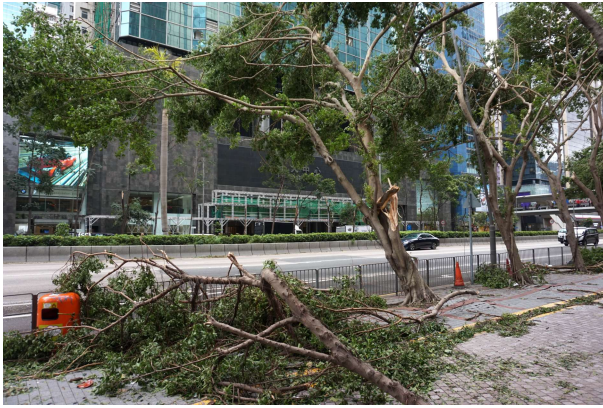

Hong Kong - Typhoon (Hurricane) Mangkhut Damage - Wan Chai - Sept 2018

DSC00164 Gloucester Road

DSC00167 Central Plaza Glass Everywhere

DSC00168 Central Plaza

DSC00169 Central Plaza

DSC00172 Central Plaza

DSC00175 Central Plaza