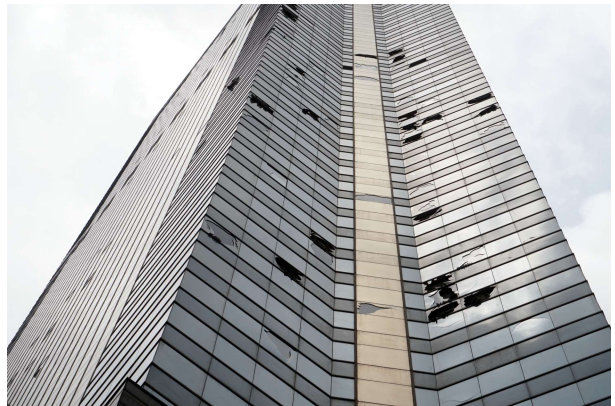

DSC00150 Gloucester Road

DSC00156 Central Plaza Building