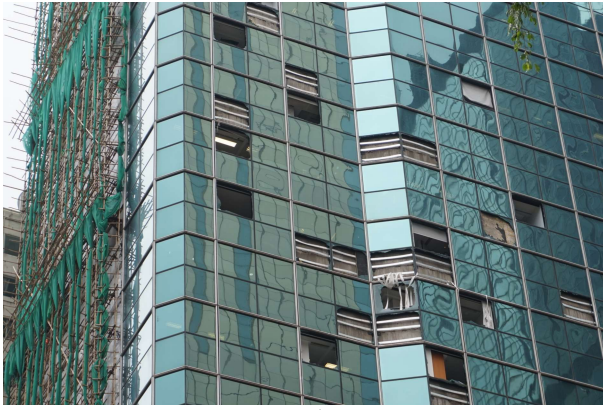

DSC00121 Immigration Tower (Govt)

DSC00124 Immigration Tower (Govt)

DSC00126 Immigration Tower

Hong Kong - Typhoon (Hurricane) Mangkhut Damage - Wan Chai - Sept 2018

DSC00130 Gloucester Road Garden

DSC00132 Revenue Tower (Govt)

DSC00137 Revenue Tower (Govt)

DSC00138 Revenue Tower (Govt)

DSC00139 Immigration Tower (Govt)

DSC00140 Gloucester Road

DSC00142 Gloucester Road

DSC00145 Dah Sing Bank

Hong Kong - Typhoon (Hurricane) Mangkhut Damage - Wan Chai - Sept 2018