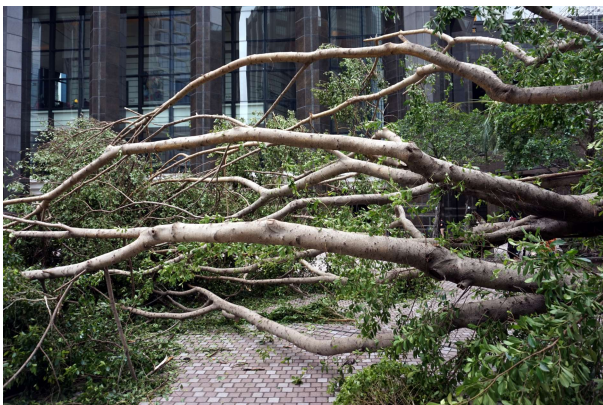

Hong Kong - Typhoon (Hurricane) Mangkhut Damage - Wan Chai - Sept 2018

DSC00164 Gloucester Road

DSC00167 Central Plaza Glass Everywhere

DSC00168 Central Plaza

DSC00169 Central Plaza

DSC00172 Central Plaza

DSC00175 Central Plaza