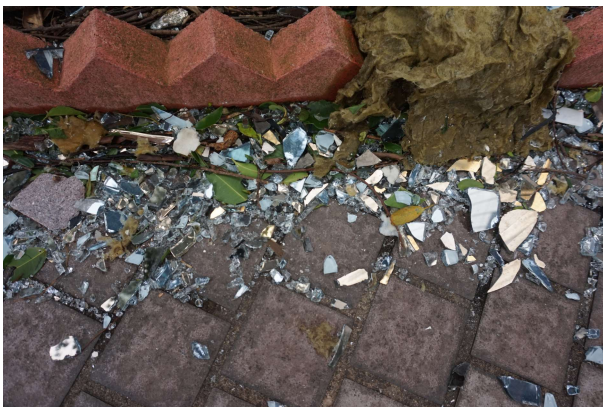

DSC00155 Gloucester Road

DSC00159 Central Plaza Glass Everywhere