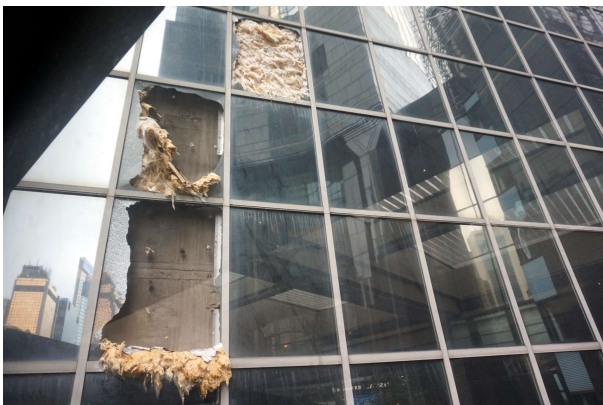

Hong Kong - Typhoon (Hurricane) Mangkhut Damage - Wan Chai - Sept 2018

DSC00114 Central Plaza

DSC00116 Central Plaza Walkway

DSC00117 Central Plaza Walkway Glass Sheets

DSC00119 Immigration Tower (Govt)

DSC00120 Immigration Tower (Govt)

DSC00121 Immigration Tower (Govt)

DSC00124 Immigration Tower (Govt)

DSC00126 Immigration Tower

Hong Kong - Typhoon (Hurricane) Mangkhut Damage - Wan Chai - Sept 2018

DSC00130 Gloucester Road Garden

DSC00132 Revenue Tower (Govt)

DSC00137 Revenue Tower (Govt)

DSC00138 Revenue Tower (Govt)

DSC00139 Immigration Tower (Govt)

DSC00140 Gloucester Road

DSC00142 Gloucester Road

DSC00145 Dah Sing Bank

Hong Kong - Typhoon (Hurricane) Mangkhut Damage - Wan Chai - Sept 2018