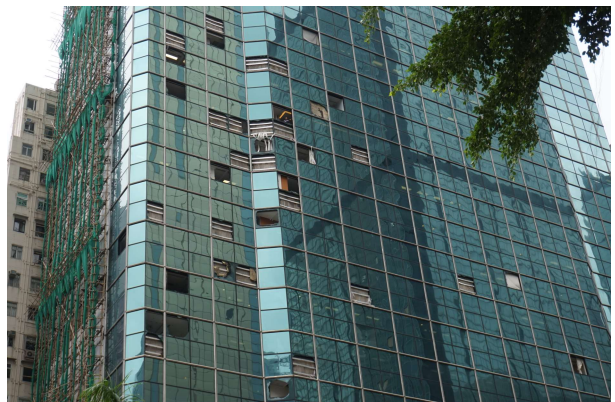

DSC00121 Immigration Tower (Govt)

DSC00124 Immigration Tower (Govt)

DSC00126 Immigration Tower

Hong Kong - Typhoon (Hurricane) Mangkhut Damage - Wan Chai - Sept 2018

DSC00130 Gloucester Road Garden

DSC00132 Revenue Tower (Govt)

DSC00137 Revenue Tower (Govt)

DSC00138 Revenue Tower (Govt)

DSC00139 Immigration Tower (Govt)

DSC00140 Gloucester Road

DSC00142 Gloucester Road

DSC00145 Dah Sing Bank

Hong Kong - Typhoon (Hurricane) Mangkhut Damage - Wan Chai - Sept 2018