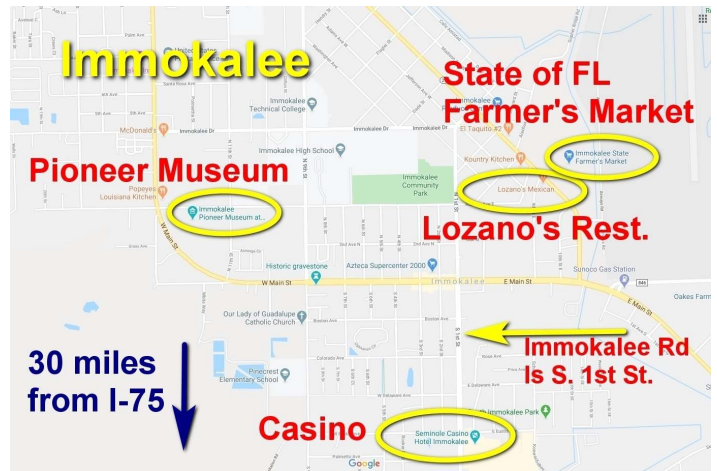

Immokalee Seminole Casino

Website:

www.seminoleimmokaleecasino.com/

Where: 506 S 1st St, Immokalee, FL 34142. Casino is shortly before intersection with Main St, on right.

Get There: Immokalee Rd about 30 miles East of I-75.

When: 24 hours a day, 7 days a week.
Admission: Free.

Immokalee Casino 02 Info 1

What: 1,400 slot machines with denominations from 1¢ to \$100.

Caution: On 1¢ or 2¢ machines there is a minimum of 30 or 50 lines. So it becomes a 30¢ to \$1 machine.

Tables: 38 live action table games dealt 24 hours a day, 7 days a week.

Restaurants: Try their corned beef sandwich, paninis, or salads in the New York style 1st St Deli.

100-room hotel.

Immokalee Casino 04 Info 2

Immokalee Casino 06 Immokalee Town Map

Immokalee Seminole Casino

Immokalee Casino 14 120048 Immokalee Casino

Immokalee Seminole Casino Hotel

Immokalee Casino 16 120351 Immokalee Casino

Immokalee Seminole Casino