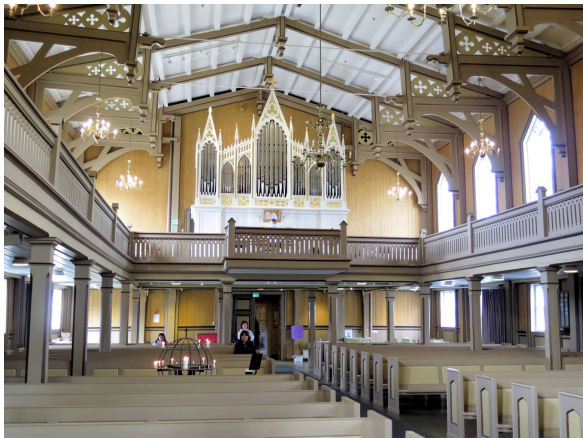

Norway - Tromso

#5985 Sail into Tromso - On Tromsoya Island

#6000 Tromsø Cathedral Church of Norway 1861

#6003 Northernmost Protestant Cathedral in World

#6009 Cathedral Church of Norway 1861

#6011 Cathedral Church of Norway 1861 Seats 600