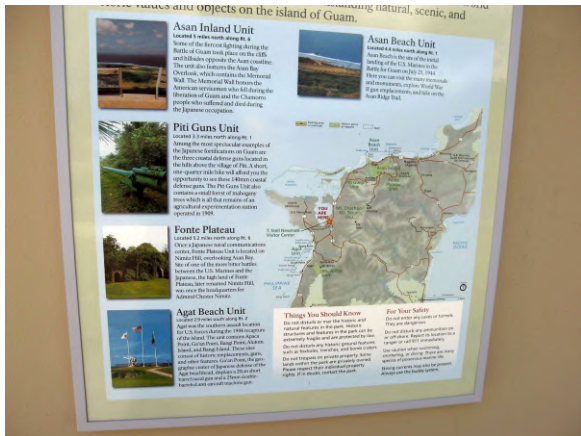

1671 Japanese Land Bomb

1677 Japanese 2-Man Midget Submarine

1683 Japanese 2-Man Midget Submarine

Guam (US Territory)

1685 War in the Pacific National Park

1688 Japanese Submarine

1690 War in the Pacific National Park