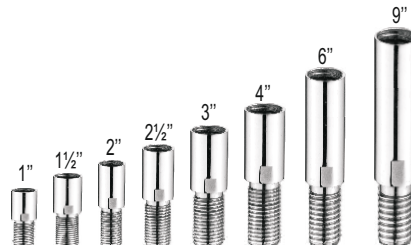

FLG-1676 | CP Brass Flange V-Type For Bib Cock 1/2" BSP Hole (70mm)

FLG-1674 | CP Brass Flange 4" Big For Bib Cock (95mm)

EXTENSION PIPES (ALLEN KEY TYPE)

EXT-1599 | Extension 3" Long Thread

Regular

- EXT-1591 | 1"
- EXT-1592 | 1.5"
- EXT-1593 | 2"
- EXT-1594 | 2.5"
- EXT-1595 | 3"
- EXT-1596 | 4"
- EXT-1597 | 6"
- EXT-1598 | 9" (Heavy)