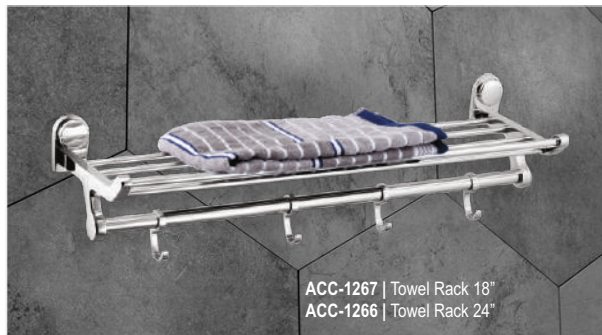

RADISSON COLLECTION

(BRASS)