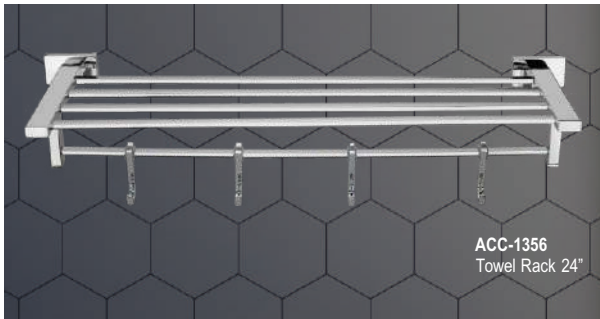

ACC-1356
Towel Rack 24"