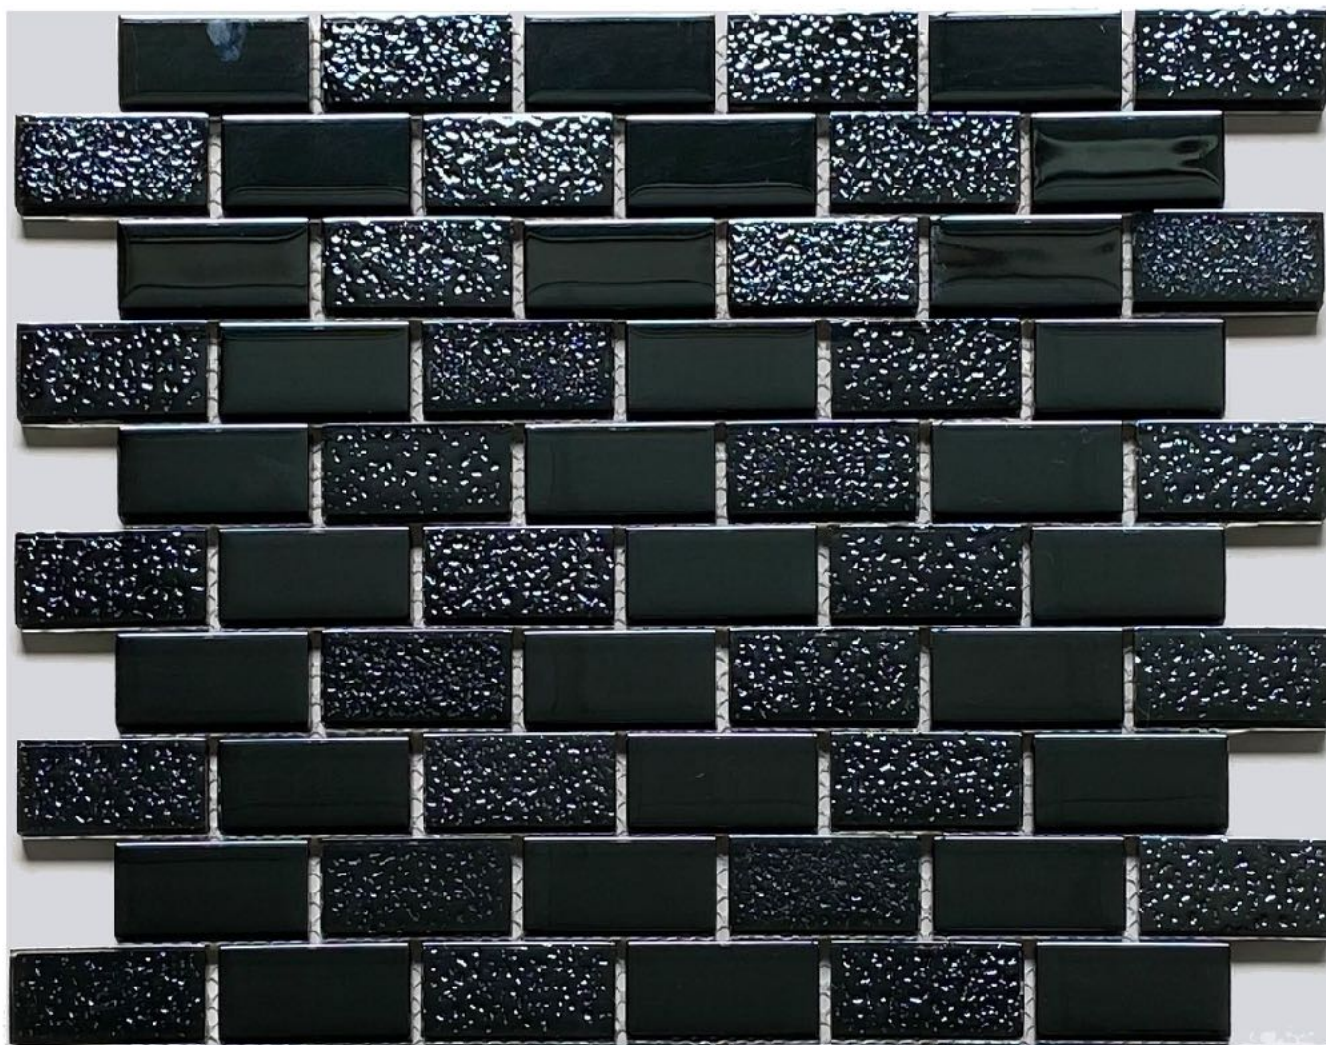

Pattern: 1x1, 2x2

POOL TILES

Blue 1x1

Blue 1x2

Blue 2x2

Lava Glass Mosaic

Pattern: 1x1, 1x2

POOL TILES