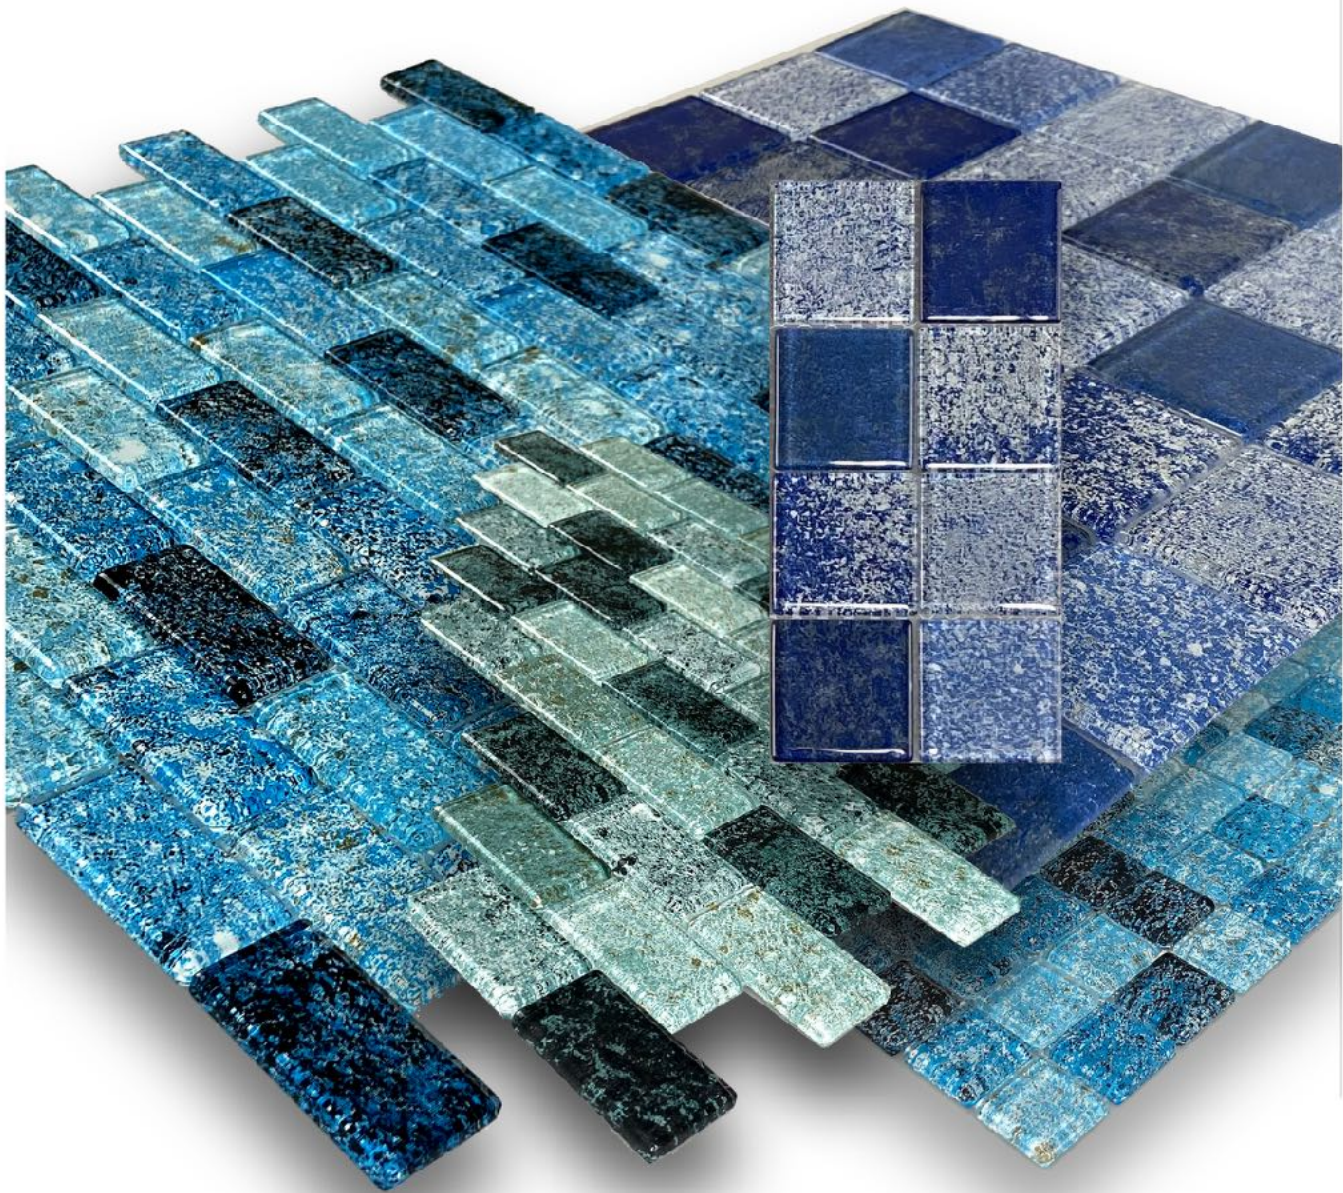

Pattern: 1x1, 2x2

POOL TILES

Blue 1x1

Blue 1x2

Blue 2x2

Lava Glass Mosaic

Pattern: 1x1, 1x2

POOL TILES

Black 1x1

Black 1x2

Samoa Glass Mosaic

Pattern: 1x1, 1x2, 2x2

POOL TILES

Samoa Blue
1x1

1x2

2x2

Surf Glass Mosaic

Pattern: 1x1, 1x2, 2x2

POOL TILES

Surf Cobalt 1x1

Surf Cobalt 1x2

Surf Cobalt 2x2

Surf Blue 1x1

Surf Blue 1x2

Surf Blue 2x2

Surf Green 1x1

Surf Green 1x2

Surf Green 2x2

Surf Suave 1x1

Surf Suave 1x2

Surf Suave 2x2

Surf Acqua 1x1