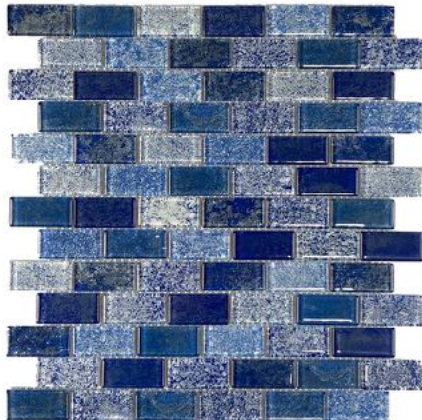

Surf Glass Mosaic

Pattern: 1x1, 1x2, 2x2

POOL TILES

Surf Cobalt 1x1

Surf Cobalt 1x2

Surf Cobalt 2x2

Surf Blue 1x1

Surf Blue 1x2

Surf Blue 2x2

Surf Green 1x1

Surf Green 1x2

Surf Green 2x2

Surf Suave 1x1

Surf Suave 1x2

Surf Suave 2x2

Surf Acqua 1x1

Surf Acqua 1x2

Surf Acqua 2x2

POOL TILES

Stone Glass Glass Mosaic

Pattern: 1x1 1,5x3

POOL TILES

Blue / Cream 1 x 1

Blue / Cream 1,5x 3