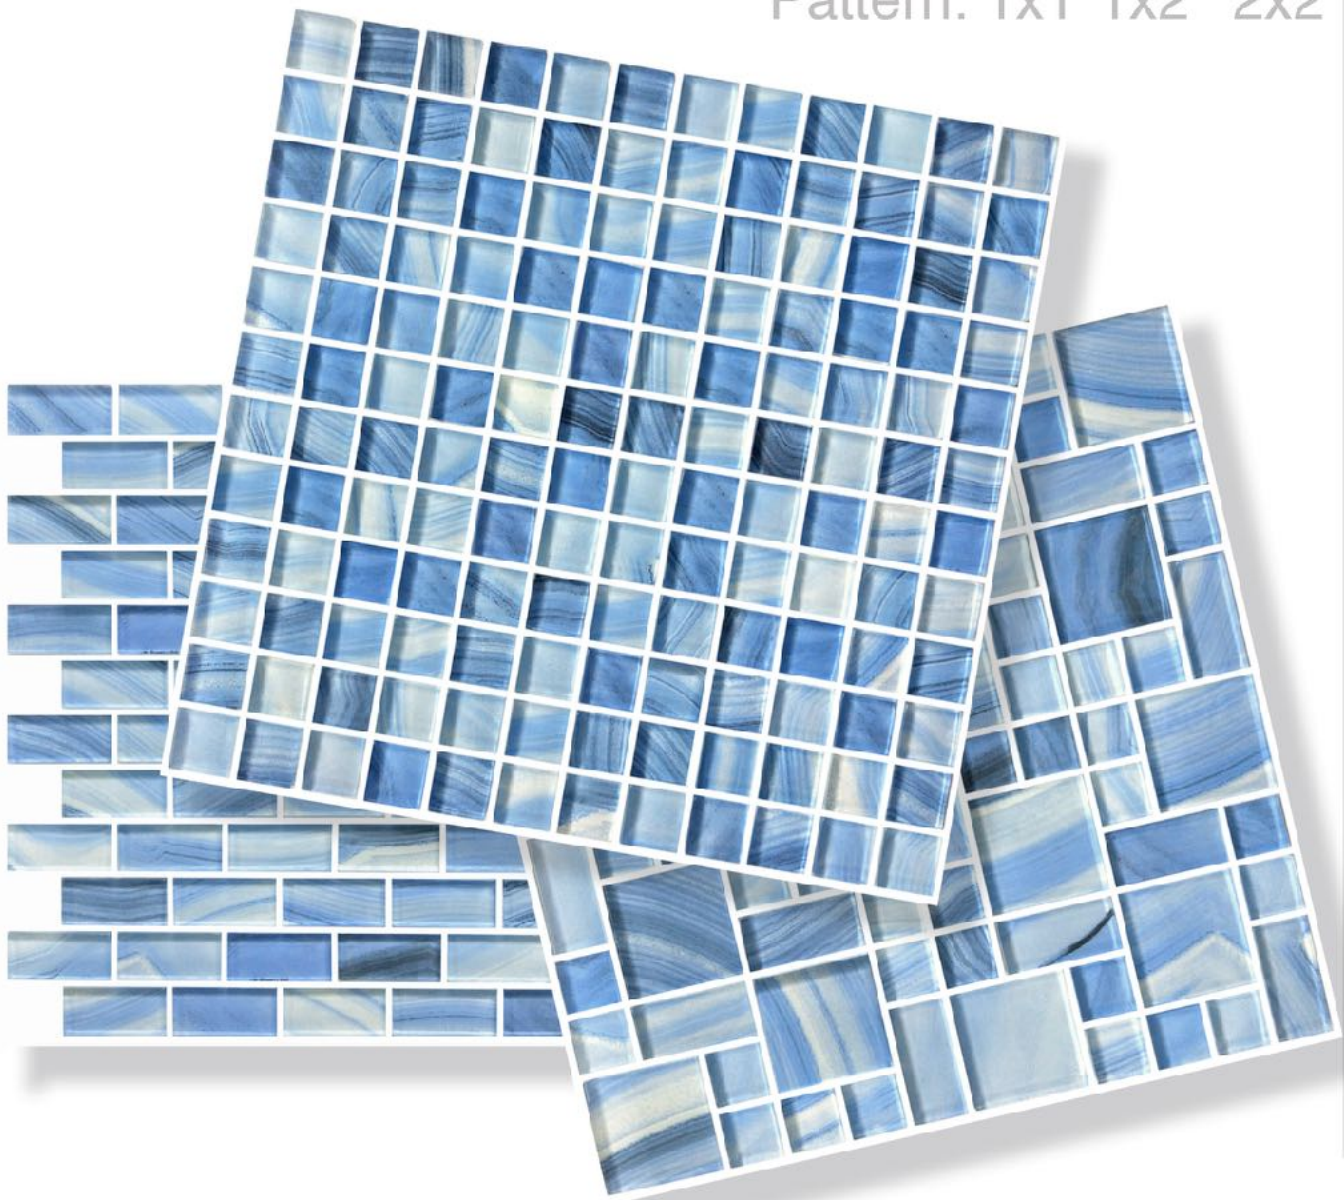

Caribe Glass Mosaic

Pattern: 1x1 1x2 2x2

POOL TILES

Caribe Blue 1 x 1

Caribe Blue 1 x 2

Caribe Blue 2 x 2

Celebrity Glass Mosaic

Pattern: 1x1 1x2 2x2

Pattern: 1x1, 2x2

POOL TILES

Blue 1x1

Blue 1x2

Blue 2x2

Lava Glass Mosaic

Pattern: 1x1, 1x2

POOL TILES

Surf Glass Mosaic

Pattern: 1x1, 1x2, 2x2

POOL TILES

Surf Cobalt 1x1

Surf Cobalt 1x2

Surf Cobalt 2x2

Surf Blue 1x1

Surf Blue 1x2

Surf Acqua 1x2

Surf Acqua 2x2

POOL TILES

Stone Glass Glass Mosaic

Pattern: 1x1 1,5x3

POOL TILES

Blue / Cream 1 x 1

Blue / Cream 1,5x 3