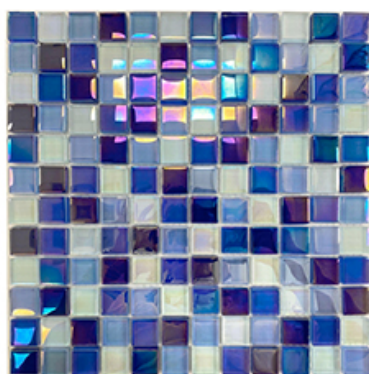

Pattern: 1x1, 2x2

POOL TILES

Blue 1x1

Blue 1x2

Blue 2x2

Lava Glass Mosaic

Pattern: 1x1, 1x2

POOL TILES

Black 1x1

Black 1x2

Samoa Glass Mosaic

Pattern: 1x1, 1x2, 2x2

POOL TILES

Samoa Blue
1x1

1x2

2x2

Surf Glass Mosaic

Pattern: 1x1, 1x2, 2x2

POOL TILES

Surf Cobalt 1x1

Surf Cobalt 1x2

Surf Cobalt 2x2

Surf Blue 1x1

Surf Blue 1x2