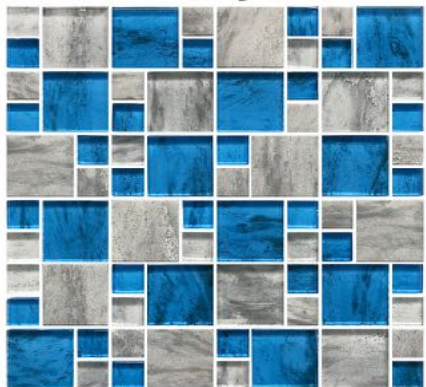

POOL TILES

Celebrity Blue 1 x 1

Celebrity Blue 1 x 2

Celebrity Blue 2 x 2

Limestone Glass Mosaic

Pattern: 1x1 2x2

POOL TILES

Cobalt / Gray Mix 1x1

Acqua / Gray Mix 1x1

Blue / Gray Mix 1x1

Cobalt / Gray Mix 2x2

Acqua / Gray Mix 2x2

Blue / Gray Mix 2x2

Limestone Glass Mosaic

Pattern: 1x1, 1x2, 2x2

POOL TILES

Surf Glass Mosaic

Pattern: 1x1, 1x2, 2x2

POOL TILES

Surf Cobalt 1x1

Surf Cobalt 1x2

Surf Cobalt 2x2

Surf Blue 1x1

Surf Blue 1x2

Surf Blue 2x2

Surf Green 1x1

Surf Green 1x2

Surf Green 2x2

Surf Suave 1x1

Surf Suave 1x2

Surf Suave 2x2

Surf Acqua 1x1