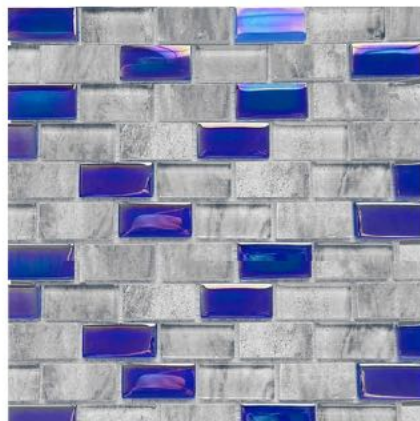

Long multi size (For flat dry areas)

Limestone Gray 1x1

Limestone Gray 1x2

Limestone Gray 2x2

Limestone Iridescent Glass Mosaic

Pattern: 1x1, 1x2, 2x2

POOL TILES

Cobalt /Gray Mix 1x1

Cobalt /Gray Mix 1x2

Cobalt /Gray Mix 2x2

Pattern: 1x1 1x2

POOL TILES

Taupe 1x1

Blue 1x1

Gold 1x1

Taupe 1x2

Surf Glass Mosaic

Pattern: 1x1, 1x2, 2x2

POOL TILES

Surf Cobalt 1x1

Surf Cobalt 1x2

Surf Cobalt 2x2

Surf Blue 1x1

Surf Blue 1x2