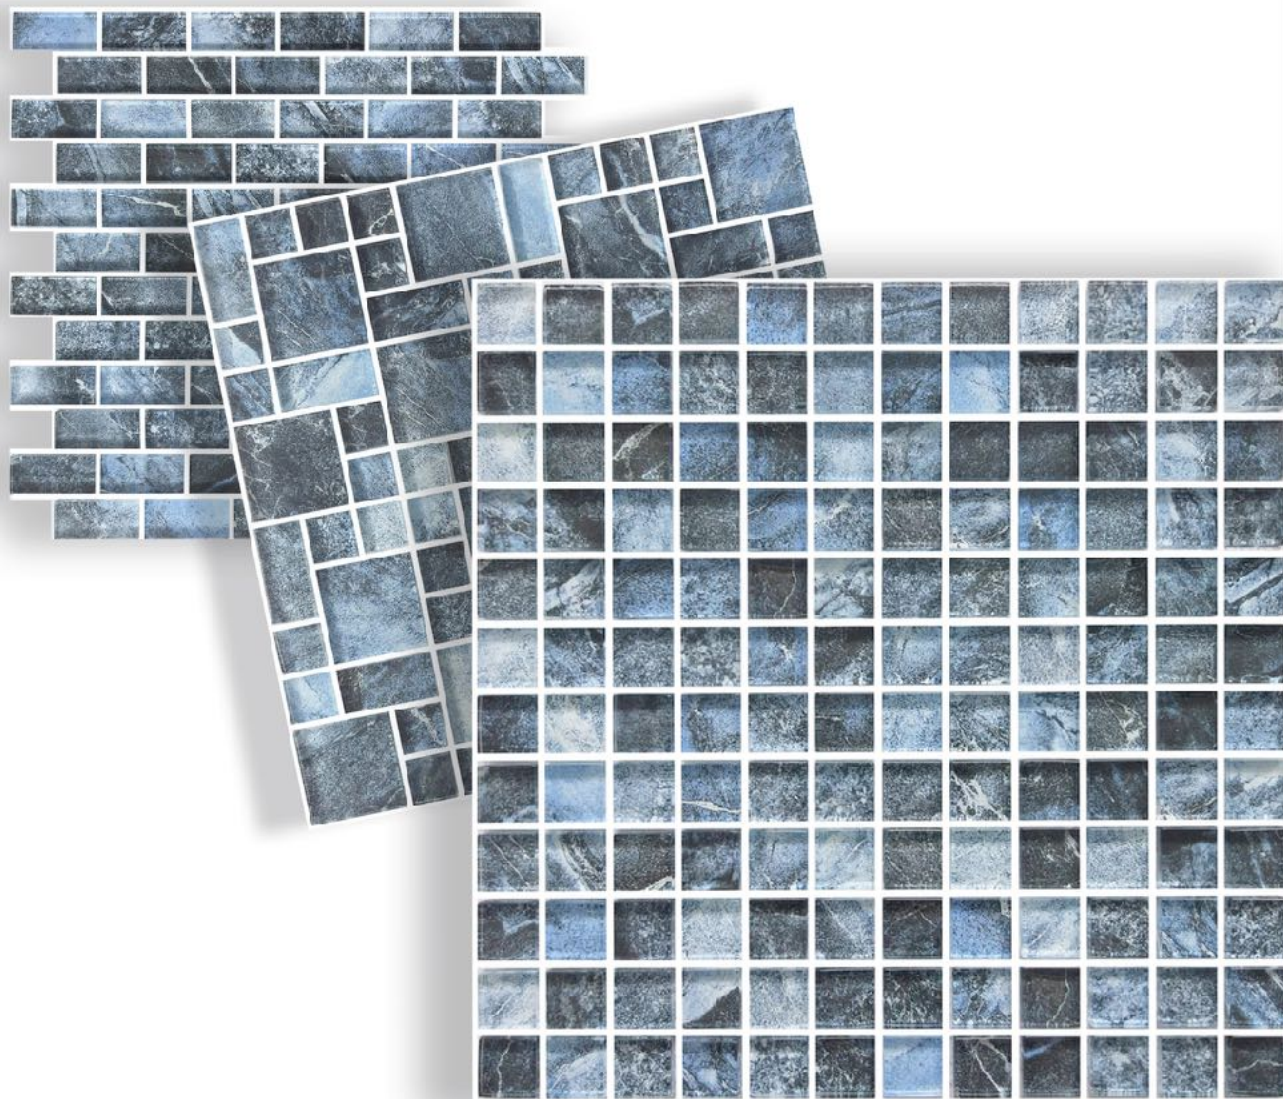

Celebrity Glass Mosaic

Pattern: 1x1 1x2 2x2