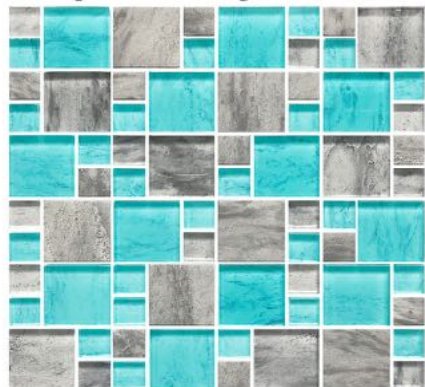

POOL TILES

Celebrity Blue 1 x 1

Celebrity Blue 1 x 2

Celebrity Blue 2 x 2

Limestone Glass Mosaic

Pattern: 1x1 2x2

POOL TILES

Cobalt / Gray Mix 1x1

Acqua / Gray Mix 1x1

Blue / Gray Mix 1x1

Cobalt / Gray Mix 2x2

Acqua / Gray Mix 2x2

Blue / Gray Mix 2x2

Limestone Glass Mosaic

Pattern: 1x1, 1x2, 2x2

POOL TILES

Long multi size (For flat dry areas)

Limestone Gray 1x1

Limestone Gray 1x2

Limestone Gray 2x2

Limestone Iridescent Glass Mosaic

Pattern: 1x1, 1x2, 2x2

POOL TILES

Cobalt /Gray Mix 1x1