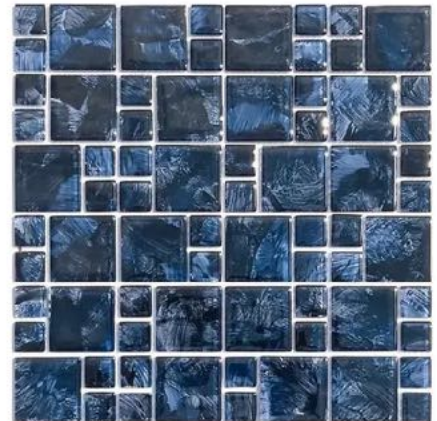

Cobalt /Gray Mix 1x2

Cobalt /Gray Mix 2x2

Pattern: 1x1 1x2

POOL TILES

Taupe 1x1

Blue 1x1

Gold 1x1

Taupe 1x2

Blue 1x2

Gold 1x2

Storm Glass Mosaic

Pattern: 1x1 1x2 2x2

POOL TILES

Black 1x1

Black 1x2

Black 2x2

Cobalt 1x2

Cobalt 1x2

Cobalt 2x2

Trend Glass Mosaic

Pattern: 1x1 1x2

POOL TILES

Trend Blue 1x1

Trend Blue Mix 1x1

Surf Glass Mosaic

Pattern: 1x1, 1x2, 2x2

POOL TILES

Surf Cobalt 1x1

Surf Cobalt 1x2

Surf Cobalt 2x2

Surf Blue 1x1

Surf Blue 1x2