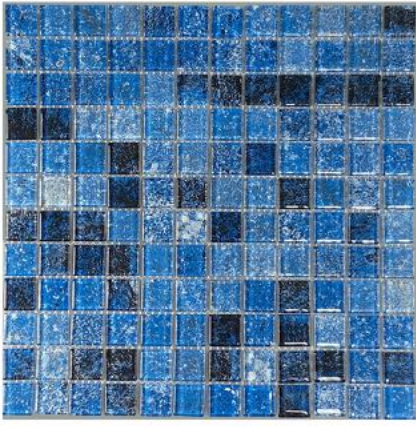

Pattern: 1x1, 2x2

POOL TILES

Blue 1x1

Blue 1x2

Blue 2x2

Lava Glass Mosaic

Pattern: 1x1, 1x2

POOL TILES

Black 1x1

Black 1x2

Samoa Glass Mosaic

Pattern: 1x1, 1x2, 2x2

POOL TILES

Samoa Blue
1x1

1x2

2x2

Surf Glass Mosaic

Pattern: 1x1, 1x2, 2x2

POOL TILES

Surf Cobalt 1x1

Surf Cobalt 1x2

Surf Cobalt 2x2

Surf Blue 1x1

Surf Blue 1x2

Surf Blue 2x2

Surf Green 1x1

Surf Green 1x2

Surf Green 2x2

Surf Suave 1x1

Surf Suave 1x2

Surf Suave 2x2

Surf Acqua 1x1