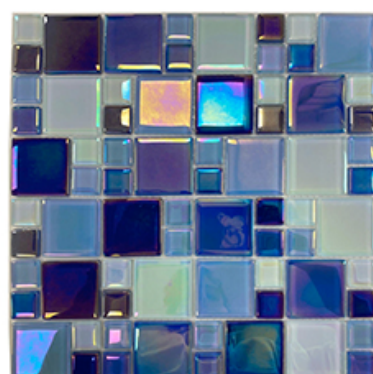

Pattern: 1x1, 2x2

POOL TILES

Blue 1x1

Blue 1x2

Blue 2x2

Lava Glass Mosaic

Pattern: 1x1, 1x2

POOL TILES

Black 1x1

Black 1x2

Samoa Glass Mosaic

Pattern: 1x1, 1x2, 2x2

POOL TILES

Samoa Blue
1x1

1x2

2x2

Surf Glass Mosaic

Pattern: 1x1, 1x2, 2x2

POOL TILES

Surf Cobalt 1x1

Surf Cobalt 1x2

Surf Cobalt 2x2

Surf Blue 1x1

Surf Blue 1x2