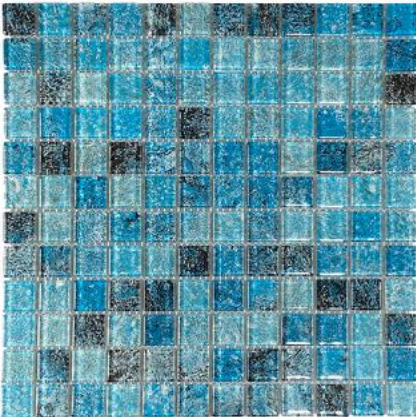

Surf Glass Mosaic

Pattern: 1x1, 1x2, 2x2

POOL TILES

Surf Cobalt 1x1

Surf Cobalt 1x2

Surf Cobalt 2x2

Surf Blue 1x1

Surf Blue 1x2

Surf Blue 2x2

Surf Green 1x1

Surf Green 1x2

Surf Green 2x2

Surf Suave 1x1

Surf Suave 1x2

Surf Suave 2x2

Surf Acqua 1x1