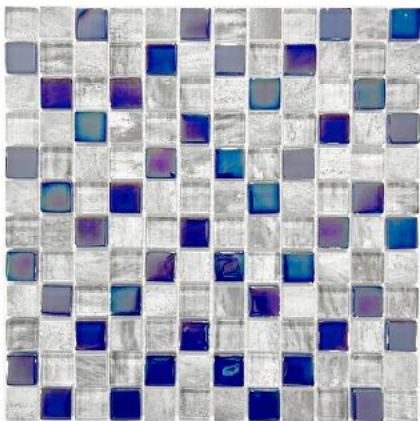

Acqua / Gray Mix 1x1

Blue / Gray Mix 1x1

Cobalt / Gray Mix 2x2

Acqua / Gray Mix 2x2

Blue / Gray Mix 2x2

Limestone Glass Mosaic

Pattern: 1x1, 1x2, 2x2

POOL TILES

Long multi size (For flat dry areas)

Limestone Gray 1x1

Limestone Gray 1x2

Limestone Gray 2x2

Limestone Iridescent Glass Mosaic

Pattern: 1x1, 1x2, 2x2

POOL TILES

Cobalt /Gray Mix 1x1

Cobalt /Gray Mix 1x2

Cobalt /Gray Mix 2x2

Pattern: 1x1 1x2

POOL TILES

Taupe 1x1

Blue 1x1

Gold 1x1

Taupe 1x2

Surf Glass Mosaic

Pattern: 1x1, 1x2, 2x2

POOL TILES

Surf Cobalt 1x1

Surf Cobalt 1x2

Surf Cobalt 2x2

Surf Blue 1x1

Surf Blue 1x2