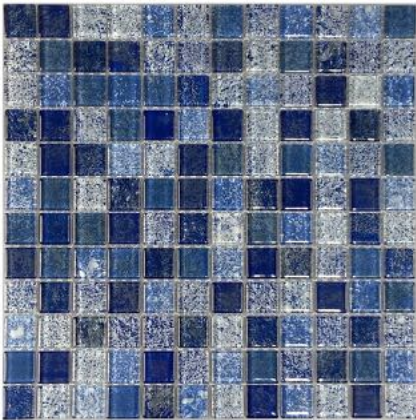

Surf Glass Mosaic

Pattern: 1x1, 1x2, 2x2

POOL TILES

Surf Cobalt 1x1

Surf Cobalt 1x2

Surf Cobalt 2x2

Surf Blue 1x1

Surf Blue 1x2

Surf Blue 2x2

Surf Green 1x1

Surf Green 1x2

Surf Green 2x2

Surf Suave 1x1

Surf Suave 1x2

Surf Suave 2x2

Surf Acqua 1x1

Surf Acqua 1x2

Surf Acqua 2x2

POOL TILES

Stone Glass Glass Mosaic

Pattern: 1x1 1,5x3

POOL TILES

Blue / Cream 1 x 1

Blue / Cream 1,5x 3