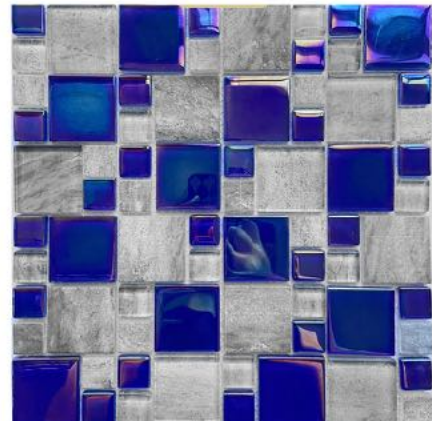

Acqua / Gray Mix 1x1

Blue / Gray Mix 1x1

Cobalt / Gray Mix 2x2

Acqua / Gray Mix 2x2

Blue / Gray Mix 2x2

Limestone Glass Mosaic

Pattern: 1x1, 1x2, 2x2

POOL TILES

Long multi size (For flat dry areas)

Limestone Gray 1x1

Limestone Gray 1x2

Limestone Gray 2x2

Limestone Iridescent Glass Mosaic

Pattern: 1x1, 1x2, 2x2

POOL TILES

Cobalt /Gray Mix 1x1

Cobalt /Gray Mix 1x2

Cobalt /Gray Mix 2x2

Pattern: 1x1 1x2

POOL TILES

Taupe 1x1

Blue 1x1

Gold 1x1

Taupe 1x2

Surf Glass Mosaic

Pattern: 1x1, 1x2, 2x2

POOL TILES

Surf Cobalt 1x1

Surf Cobalt 1x2

Surf Cobalt 2x2

Surf Blue 1x1

Surf Blue 1x2