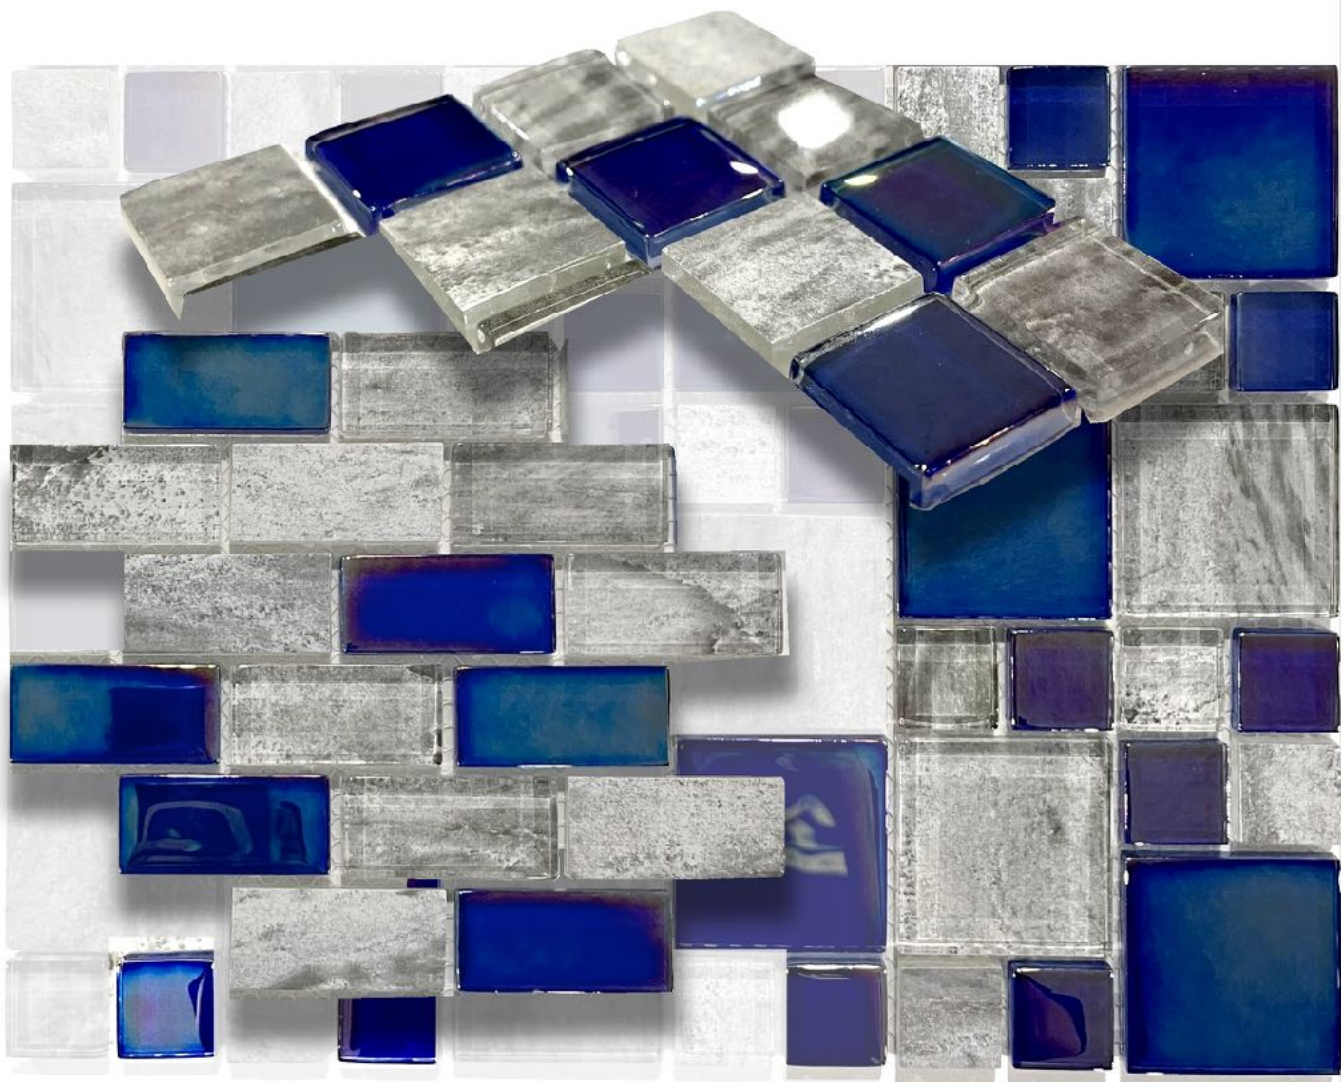

Long multi size (For flat dry areas)

Limestone Gray 1x1

Limestone Gray 1x2

Limestone Gray 2x2

Limestone Iridescent Glass Mosaic

Pattern: 1x1, 1x2, 2x2

POOL TILES

Cobalt /Gray Mix 1x1

Surf Glass Mosaic

Pattern: 1x1, 1x2, 2x2

POOL TILES

Surf Cobalt 1x1

Surf Cobalt 1x2

Surf Cobalt 2x2

Surf Blue 1x1

Surf Blue 1x2

Surf Blue 2x2

Surf Green 1x1

Surf Green 1x2

Surf Green 2x2

Surf Suave 1x1

Surf Suave 1x2

Surf Suave 2x2

Surf Acqua 1x1

Surf Acqua 1x2

Surf Acqua 2x2

POOL TILES

Stone Glass Glass Mosaic

Pattern: 1x1 1,5x3

POOL TILES

Blue / Cream 1 x 1

Blue / Cream 1,5x 3