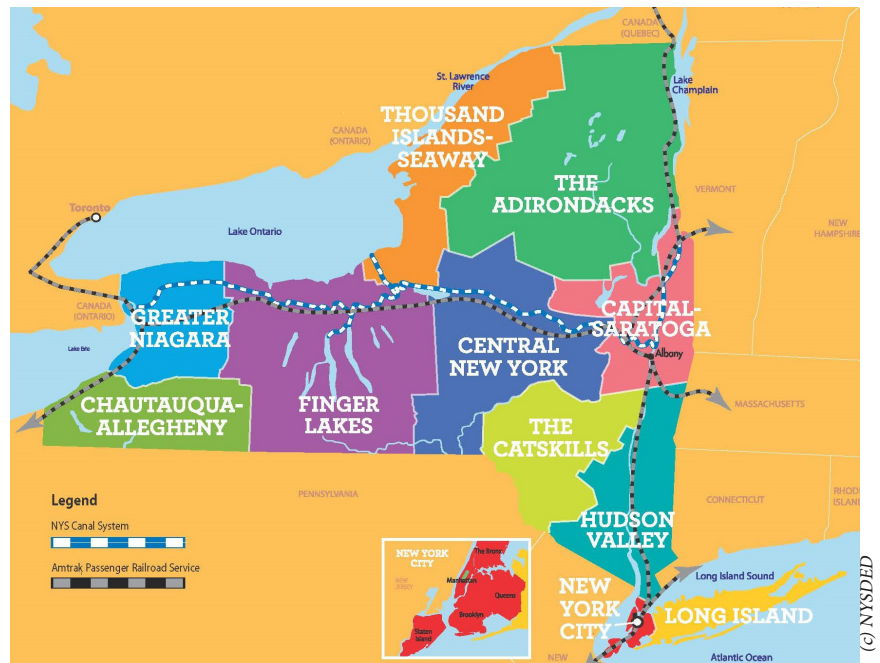

About us:

BCI provides literature racking, transportation, distribution, and storage services to a multitude of clients in the New York State tourism industry, including destination marketing organizations, attractions, hotels, etc.

About this program: BCI's Library Distribution Program provides interested destination clients with the convenience of on-demand brochure distribution to libraries. We take care of the labor and logistics for them!

Libraries may request and receive brochures FREE of charge!

What to do next: If you're accessing this form online, **FIRST**, download and save it to your computer. **THEN**, fill out fields on both pages and select brochure quantities and **SAVE THE FILE**. **FINALLY**, attach saved form to an email and send to hello@bciatyourservice.com, or BCI, PO Box 93, Akron, NY, 14001.

Use **PAGE 2** of this form to select the brochures you need to replenish your racks, and we'll box them up and send them out to you. Allow time for shipping (may take 2+ weeks). Check your shipping boxes for new forms, or look for the current form online at www.BCIatyourservice.com/aaa-and-library-forms, as we are always adding new destinations and attractions.

Need a destination brochure we don't list here? **Let's talk!** BCI has contacts all over New York. Maybe we can find what you're looking for and get them in the program. List your desired destination or attractions in the space provided.

Page 1 of 2. Updated 4/2024

LIBRARY REQUEST FORM
Please send brochures to:

_____

Library

_____

Shipping Address

_____

*Email Address

_____

Date

_____

Contact Person

_____

City, State, Zip

_____

Telephone