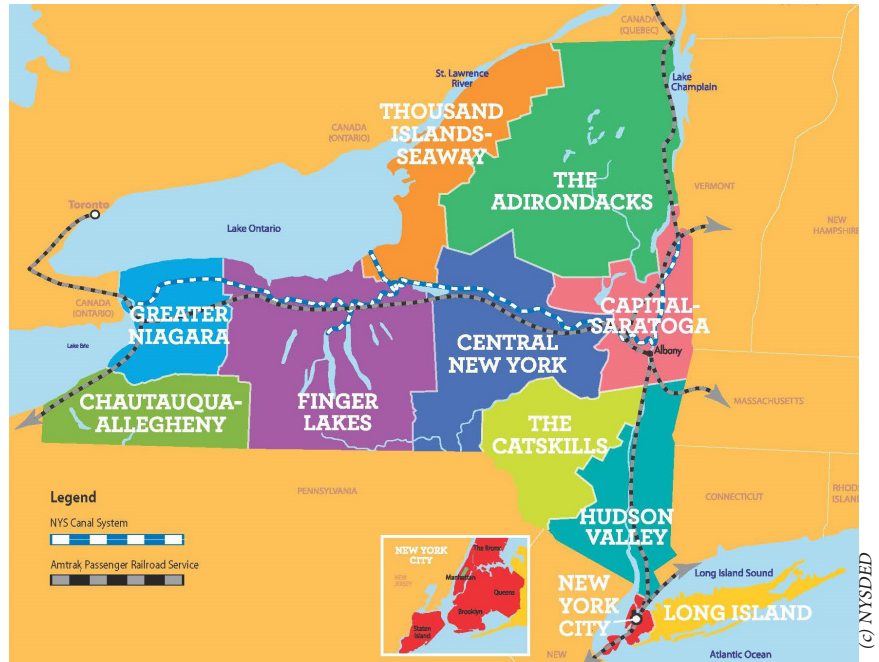

About us:

BCI provides literature racking, transportation, distribution, and storage services to a multitude of clients in the New York State tourism industry, including destination marketing organizations, attractions, hotels, etc.

About this program: BCI's AAA Distribution Program provides interested destination clients with the convenience of on-demand brochure distribution to AAA offices. We take care of the labor and logistics for them!

AAA offices may request and receive brochures FREE of charge!

What to do next: If you're accessing this form online, **FIRST**, download and save it to your computer. **THEN**, fill out fields on both pages and select brochure quantities and **SAVE THE FILE**. **FINALLY**, attach saved form to an email and send to hello@bciatyourservice.com, or BCI, PO Box 93, Akron, NY, 14001.

Use **PAGE 2** of this form to select the brochures you need to replenish your racks, and we'll box them up and send them out to you. Allow time for shipping (may take 2+ weeks). Check your shipping boxes for new forms, or look for the current form online at www.BCIatyourservice.com/aaa-order-forms, as we are always adding new destinations and attractions.

Need a destination brochure we don't list here? **Let's talk!** BCI has contacts all over New York. Maybe we can find what you're looking for and get them in the program. List your desired destination or attractions in the space provided.

AAA OFFICE REQUEST FORM
Please send brochures to:

_____

AAA Office

_____

Shipping Address

_____

*Email Address

_____

Date

_____

Contact Person

_____

City, State, Zip

_____

Telephone

Complete and email your two-page form to hello@bciatyourservice.com, or mail to BCI, PO Box 93, Akron, NY 14001.