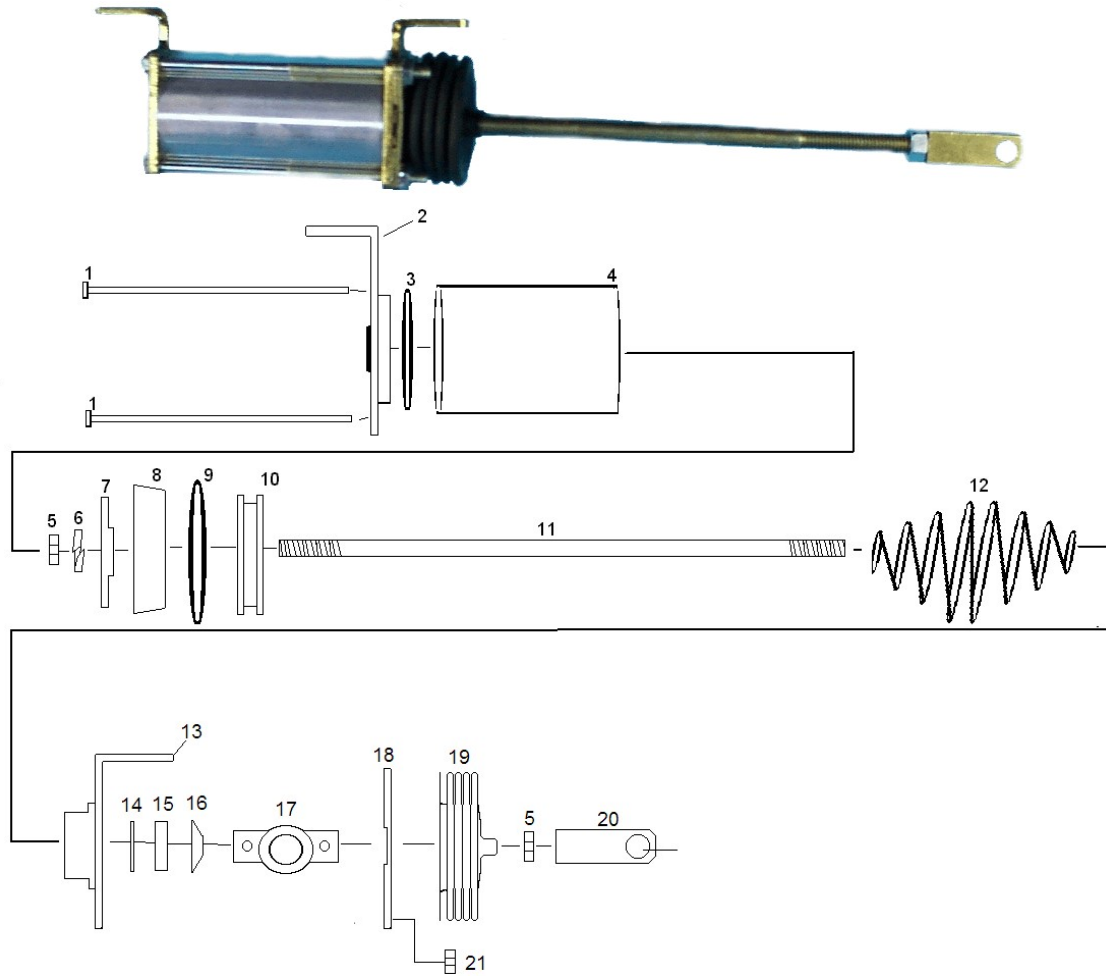

# S65144, S65050, S65100, S65200 CYLINDER BREAK DOWN

1	4" X 10-32 BOLT	S29278 ②	Qty 4	12	SPRING	S29454
2	REAR HOUSING			13	FRONT HOUSING	
3	O-RING	①		14	BRASS WASHER	①
4	SLEEVE	S07928		15	FELT WASHER	①
5	5/16" NC NUT	Qty 1 ① Qty 1 ②		16	BRASS RET CONE	①
6	5/16" LOCK WASHER	①		17	BRASS RET FLAT	①
7	PISTON CUP RET	S65354 ③		18	BOOT RET. PLATE	
8	PISTON CUP BUNA-N	①		19	BOOT	S07947
9	FOAM WIPER	①		20	BRASS BLOCK (S65144) 5/16 NC	S22122
10	RET PLATE	③		20	BRASS BLOCK (S65100) 5/16 NF	S22122F
11	PISTON ROD KIT (S65144)	S20144		20	BRASS BLOCK (S65200) 5/16 NF	S22193
11	PISTON ROD KIT (S65050,100,200)			21	10-32 KEEPS NUT	② QTY 4
				22	E-CLIP	S00490 ①

① Included in S07933 Repair Kit

② Included in Hardware Kit #S30144

③ Included in Piston Rod Kit #S20144 Also Includes S07933 Repair Kit