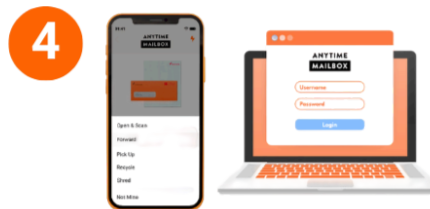

VIRTUAL MAILBOX SIGN UP TODAY! AS LOW AS \$8.99 PER MONTH

View your mail on-the-go!

Great news! We have teamed up with Anytime Mailbox, which allows you to view and manage your mail on-the-go. You no longer have to come into the store, just to find an empty box. Sign up online or call us today!

How does it work?

1 We simply take a photo of your new mail, whether it's an envelope or package.

2 We then upload all new images to our secure Anytime Mailbox portal.

3 You are alerted when new mail arrives. It can be viewed and managed by using your mobile device or computer.

4 We can easily manage your mail handling requests. All you need is a connection to the Internet.