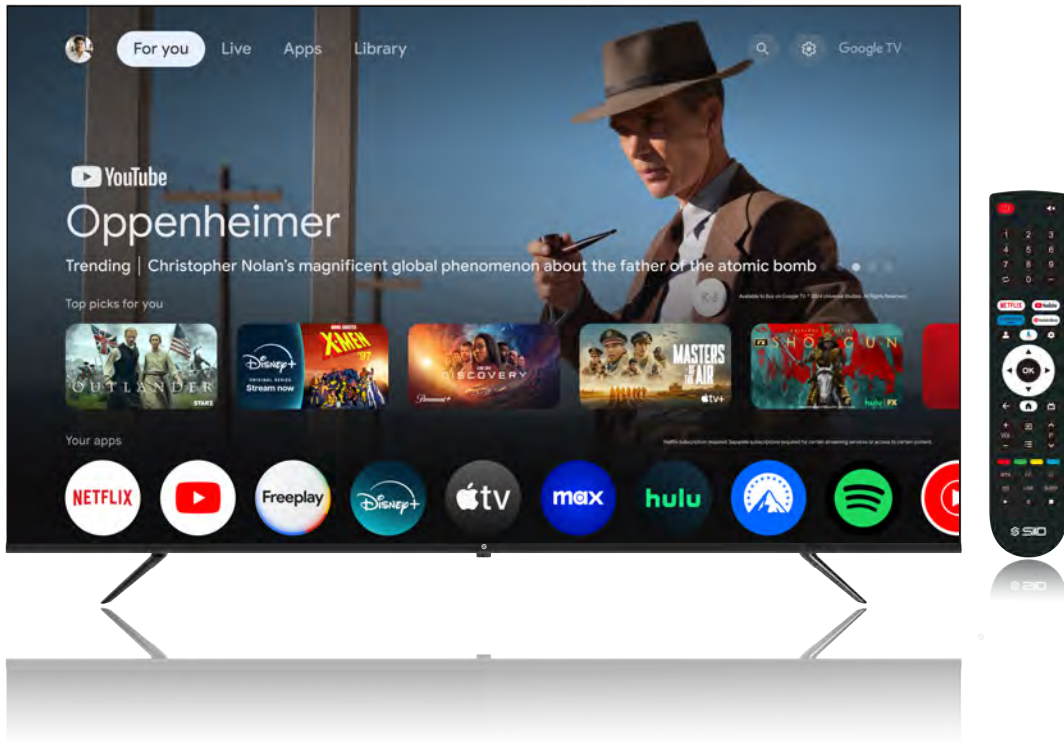

SL7523GF

Google Play

- Get all the top apps and games right on your TV. Watch, play, and do whatever you want, whenever you want with 5000+ apps from Google play.

Hey Google

- Use your voice to do more on your TV. Press the Google Assistant button and ask Google to search for the latest blockbuster, stream shows or open multiplayer games. Have it dim the lights by connecting smart home devices. Or ask it questions and see the answers right on your TV.

Google Cast

- Put your small screen on your big screen. Quickly cast photos, videos, music, and other content you love from your favorite device right to your TV.

MEMC

- No ghosting and More Smoother , Motion compensation technology solves the jitter and trailing of high dynamic picture, greatly increases the definition of dynamic picture, makes the outline of each frame clearly visible, and makes large-screen viewing more smooth.