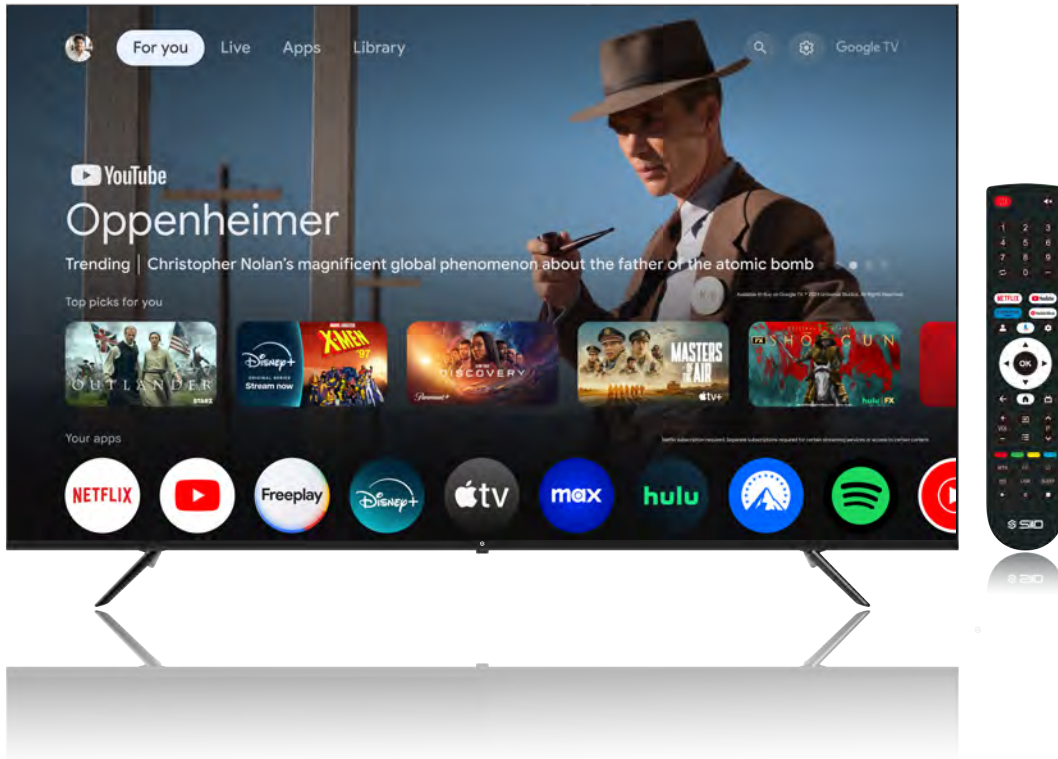

SL8623GF

Google Play

• Get all the top apps and games right on your TV. Watch, play, and do whatever you want, whenever you want with 5000+ apps from Google play.

Hey Google

• Use your voice to do more on your TV. Press the Google Assistant button and ask Google to search for the latest blockbuster, stream shows or open multiplayer games. Have it dim the lights by connecting smart home devices. Or ask it questions and see the answers right on your TV.

Google Cast

• Put your small screen on your big screen. Quickly cast photos, videos, music, and other content you love from your favorite device right to your TV.

MEMC

• No ghosting and More Smoother , Motion compensation technology solves the jitter and trailing of high dynamic picture, greatly increases the definition of dynamic picture, makes the outline of each frame clearly visible, and makes large-screen viewing more smooth.