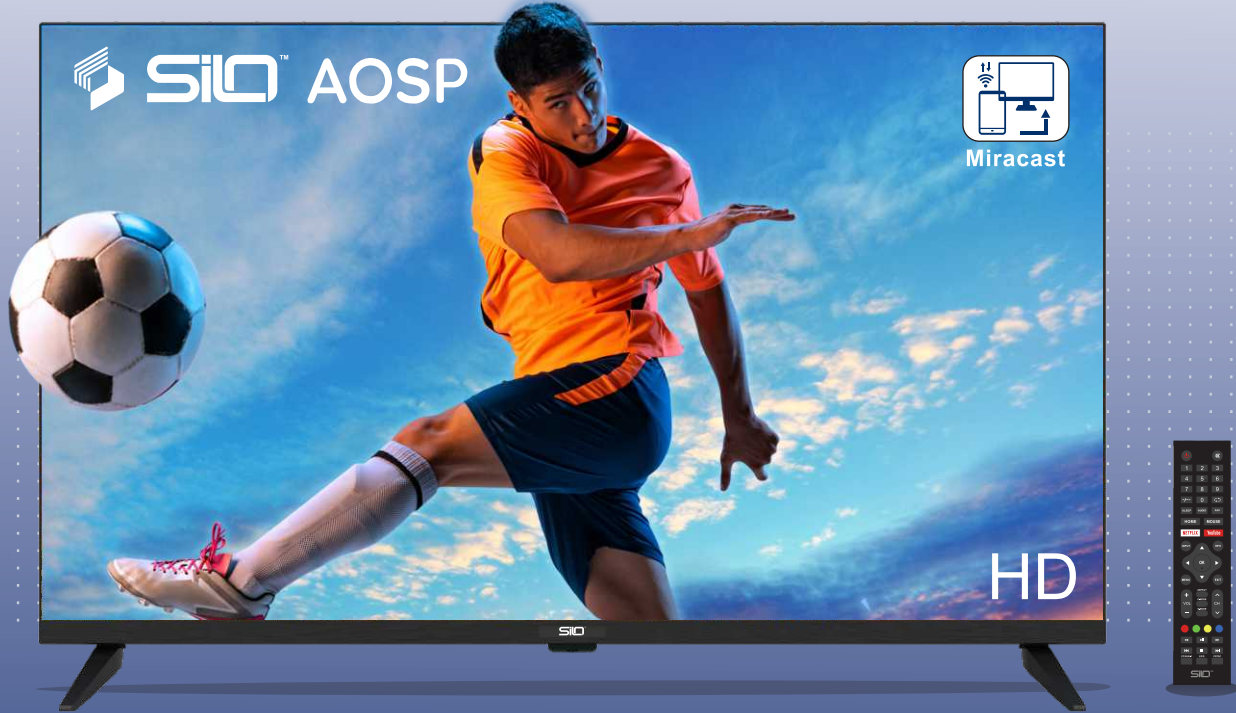

SIO™

AOSP

SL3226AO

Dynamic Contrast Ratio

Enjoy a stunning visual experience with vibrant colors and crisp details that make every scene come to life. This TV enhances depth and realism by delivering deeper blacks and brighter whites.

Ultra Slim Bezels

Designed to provide a modern, seamless look that enhances any room, this TV blends effortlessly into any space, offering a sleek, stylish aesthetic.

Wi-Fi and Ethernet Built-In

Enjoy seamless connectivity and endless entertainment options featuring built-in Wi-Fi and Ethernet support. Stream your favorite movies, shows, and apps effortlessly, browse the web, and stay connected with a smooth responsive experience.