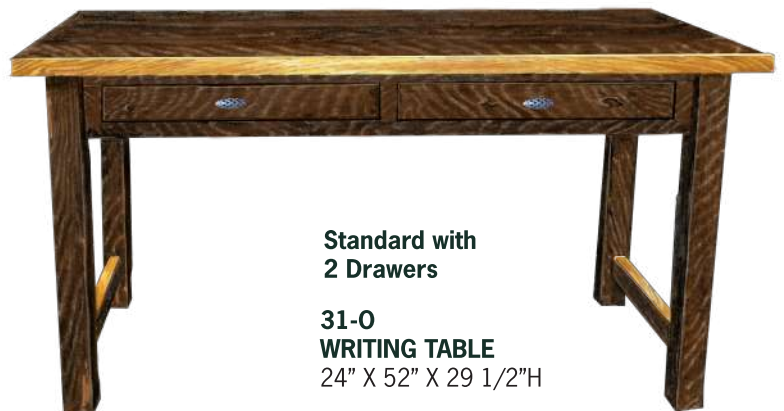

Standard with
2 Drawers

**31-O
WRITING TABLE**
24" X 52" X 29 1/2"H

CUSTOM & HANDCRAFTED