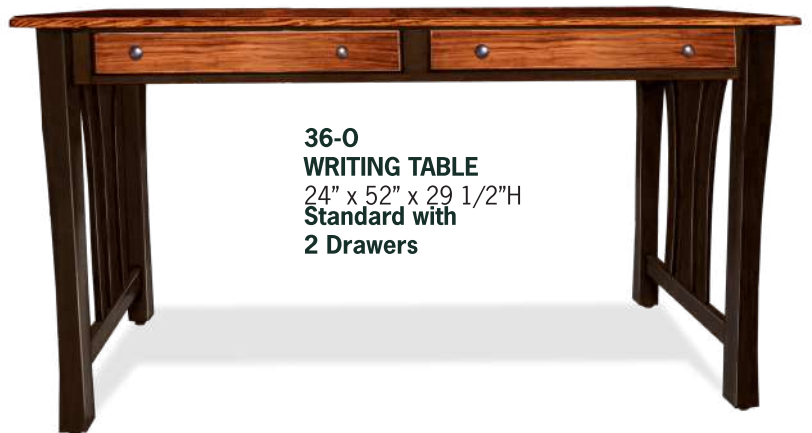

**36-O
WRITING TABLE**
24" x 52" x 29 1/2"H
Standard with
2 Drawers

CUSTOM & HANDCRAFTED