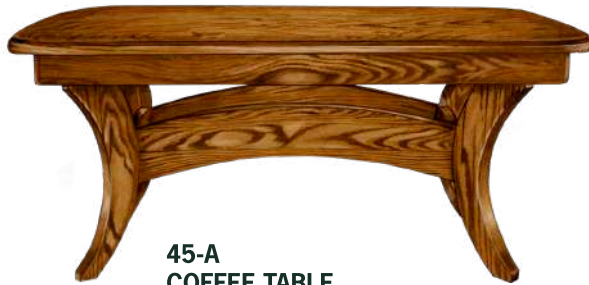

43-G
TV STAND
20" x 66" x 29 1/2"H

CUSTOM  HANDCRAFTED

GALVESTON

Bow ends have waterfall edge
Available with drawer
Hardware: Round wood knobs

**45-C
END TABLE**
22" x 24" x 24 1/2"H

**45-A
COFFEE TABLE**
22" x 42" x 18 1/2"H