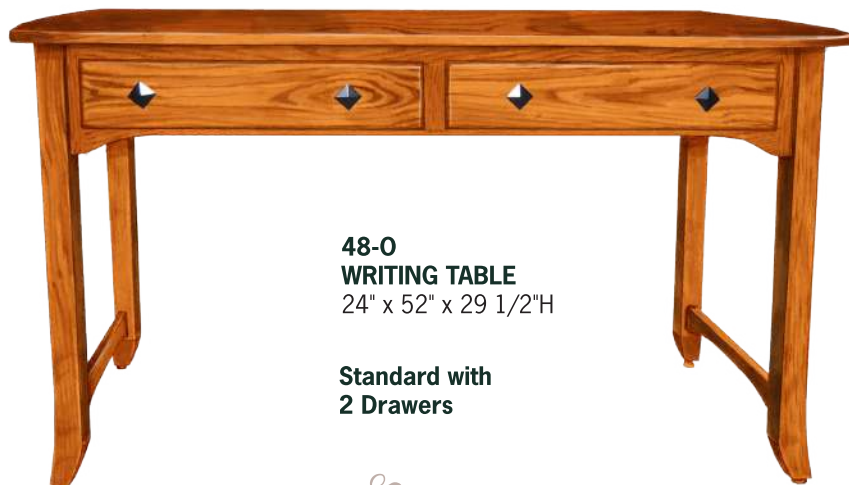

**48-CR
ROUND END**
22" Round x 24 1/2"H

**48-N
PLANT STAND**
14" x 14" x 29 1/2"H

**48-A
COFFEE TABLE**
22" x 46" x 18 1/2"H

**48-B
SOFA TABLE**
18" x 46" x 29 1/2"H

**48-O
WRITING TABLE**
24" x 52" x 29 1/2"H

Standard with
2 Drawers

CUSTOM & HANDCRAFTED

AUSTIN

Bow top with round-over edge
Smoked glass
Hardware: K53BL knobs

48-E
TV STAND
20" x 46" x 29 1/2"H

48-F
TV STAND
20" x 60" x 29 1/2"H

CUSTOM  HANDCRAFTED

MADISON BOW