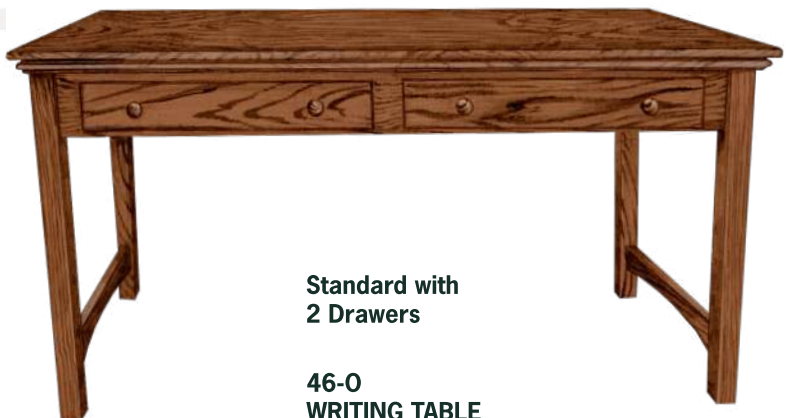

CUSTOM  HANDCRAFTED

BUCKEYE ECONOMY

Eased edge
Available with drawer
Hardware: Round wood knobs

46-D
Sm End Table
12" x 22" x 24 1/2"H

46-C
END TABLE
22" x 22" x 24 1/2"H

46-CR
ROUND END
22" Round x 24 1/2"H

46-M
SM WEDGE TABLE
10" x 16" x 22" x 24 1/2"H

46-A
COFFEE TABLE
22" x 42" x 18 1/2"H

46-L
LG WEDGE TABLE
16" x 22" x 22" x 24 1/2"H

46-N
PLANT STAND
12" x 12" x 29 1/2"H

46-B
SOFA TABLE
18" x 42" x 29 1/2"H