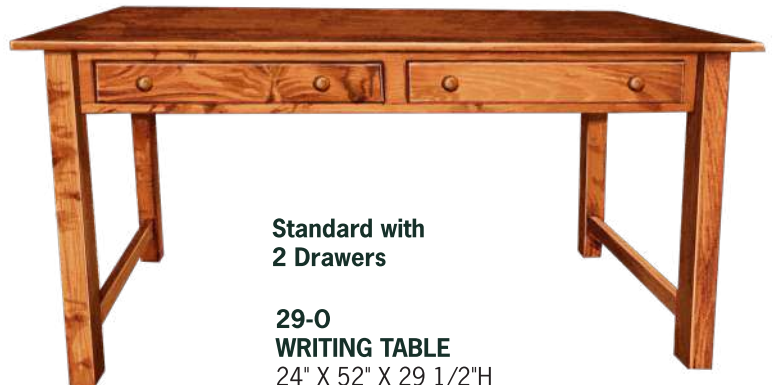

Standard with
2 Drawers

**29-O
WRITING TABLE**
24" X 52" X 29 1/2"H

CUSTOM & HANDCRAFTED