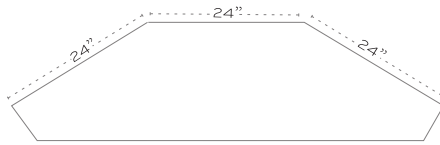

Available Options for Occasional Tables and TV Stands

Top Options

These options are available on all styles except the metal base tables

lift top open and closed

22" x 22" x 24 1/2"H

sliding top open and closed

22" x 22" x 24 1/2"H

Corner TV Stand Options

This option available on all styles of TV stands.

20" x 46" x 29 1/2"H

20" x 56" x 29 1/2"H

File Drawer Option

This option is available on all styles of writing tables