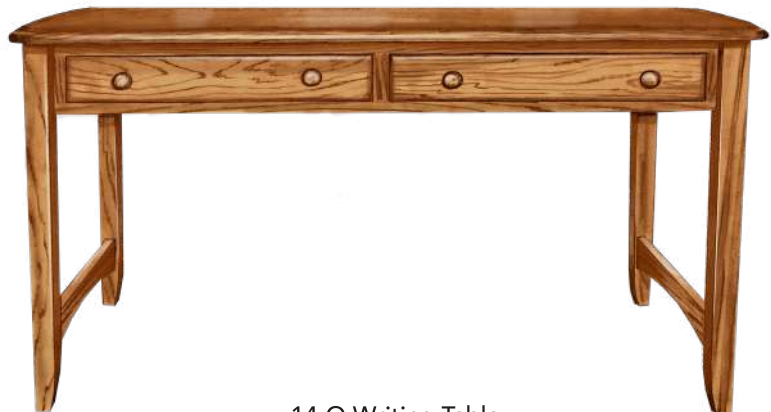

14-O Writing Table
24" x 52" x 29 1/2"H

CUSTOM & HANDCRAFTED