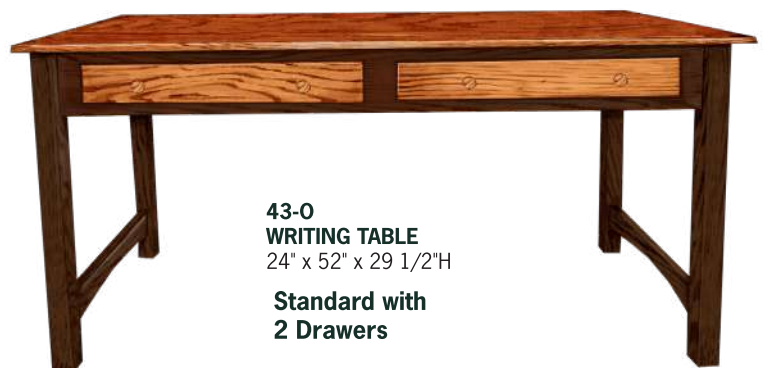

CUSTOM  HANDCRAFTED

LINCOLN

Eased edge
Available with drawer
Hardware: Round wood knobs

**43-D
SM END TABLE**
12" X 22" X 24 1/2"H

**43-C
END TABLE**
22" x 22" x 24 1/2"H

**43-CR
ROUND END**
22" Round x 24 1/2"H

**43-M
SM WEDGE TABLE**
10" x 16" x 22" x 24 1/2"H

**43-A
COFFEE TABLE**
22" X 42" X 18 1/2"H

**43-L
LG WEDGE TABLE**
16" x 22" x 22" x 24 1/2"H

**43-N
PLANT STAND**
12" x 12" x 29 1/2"H

**43-B
SOFA TABLE**
18" x 42" x 29 1/2"H