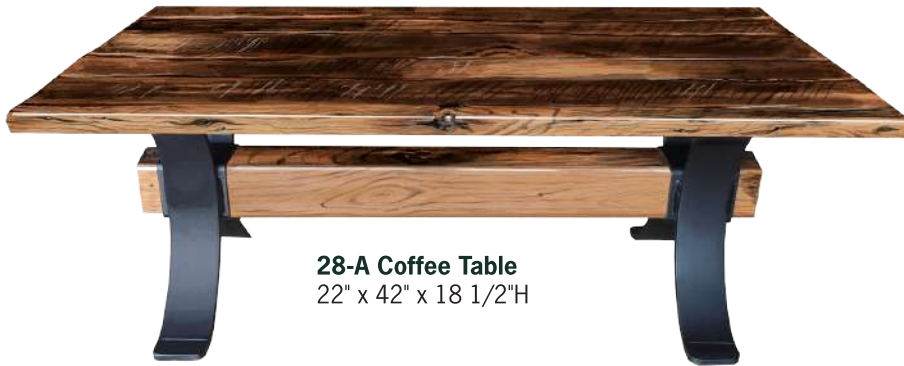

26-B Sofa Table
18" x 42" x 29 1/2"H

26-O Writing Table
24" x 52" x 29 1/2"H

CUSTOM & HANDCRAFTED

GOLD RUSH

Steel base
Reclaimed top
Not available with drawer

28-C End Table
22" x 22" x 24 1/2"H

28-A Coffee Table
22" x 42" x 18 1/2"H