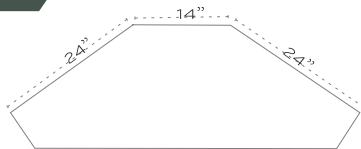

Available Options for Occasional Tables and TV Stands

Top Options

These options are available on all styles except the metal base tables

lift top open and closed

22" x 22" x 24 1/2"H

sliding top open and closed

22" x 22" x 24 1/2"H

Corner TV Stand Options

This option available on all styles of TV stands.

20" x 46" x 29 1/2"H

20" x 56" x 29 1/2"H

File Drawer Option

This option is available on all styles of writing tables