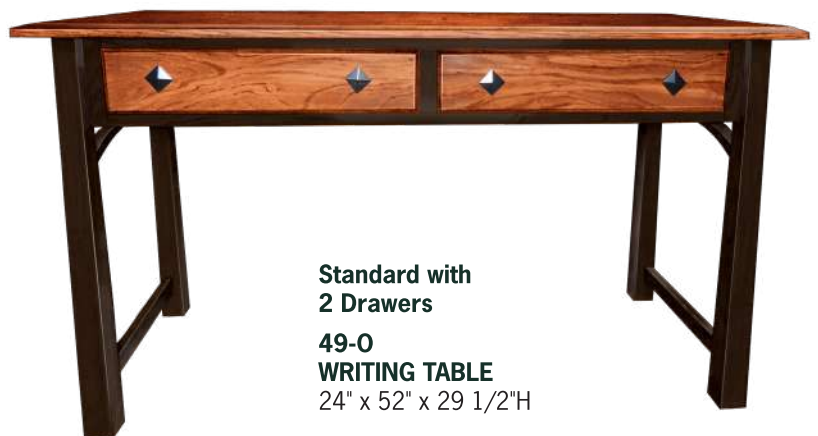

Beveled edge available with drawer
Hardware: K-53 BL knobs

**49-D
END TABLE**
14" x 22" x 24 1/2"H

**49-C
END TABLE**
22" x 22" x 24 1/2"H

**49-CR
ROUND END**
22" Round x 24 1/2"H

**49-M
SM WEDGE TABLE**
10" x 16" x 22" x 24 1/2"H

**49-A
COFFEE TABLE**
22" x 46" x 18 1/2"H

**49-L
LARGE WEDGE**
16" x 22" x 22" x 24 1/2"H

**49-N
PLANT STAND**
14" x 14" x 29 1/2"H

**49-B
SOFA TABLE**
18" x 46" x 29 1/2"H

Standard with
2 Drawers
**49-O
WRITING TABLE**
24" x 52" x 29 1/2"H