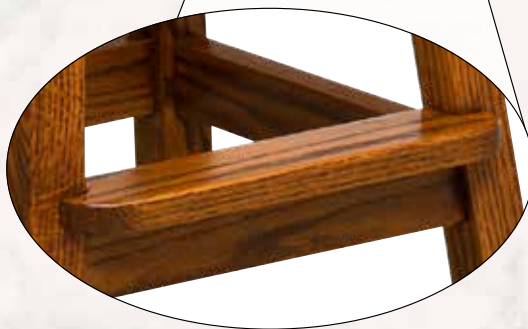

Benton Scoop Seat Option
with Beveled Edge

Benton Scoop Seat Option
with Round Over Edge

Breadboard Seat Option

SEAT OPTIONS

Available on all chairs

Deep Scoop Seat Option
with Beveled Edge

Saddle Scoop Seat Option
with Round Over Edge

Deep Scoop Seat Option
with Round Over Edge

Saddle Scoop Seat Option
with Beveled Edge

BAND SAW TEXTURE

CIRCULAR SAW TEXTURE

FOOT REST OPTIONS

*Bar Stool Weight Limit:
250 lbs.*

Kick Plate

Lincoln 24" Swivel
17½ x 16¼ x 42

Shown with
option foot rest

Brookville
24" Bar Stool
19 x 17¼ x 44

Shown with
option foot rest

BEAUMONT

Arm 40 x 18¼ x 40
Side 36 x 18¼ x 40

CAMBRIDGE

Arm 40 x 17½ x 40½
Side 36 x 17½ x 40½

DENVER