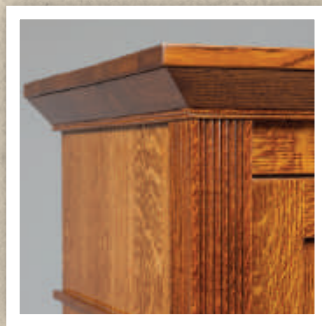

FARMSIDE *Wood*

Arlington Collection

Arlington Bedroom Suite

Shown in Quartersawn White Oak with Michaels Stain

Hardware: P2280-OBH

P2283-OBH

Leg moulding

Top moulding