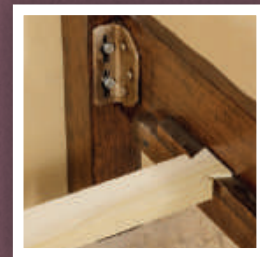

Footboard: 28"H

Shown in Elm with Dark Walnut stain
and stained black posts and tops

#816 Empire Bed *(shown in queen)*

Available in King, Queen, Full and Twin

Headboard: 49"H

Footboard: 28"H

Shown in Brown Maple with FC-24427 stain