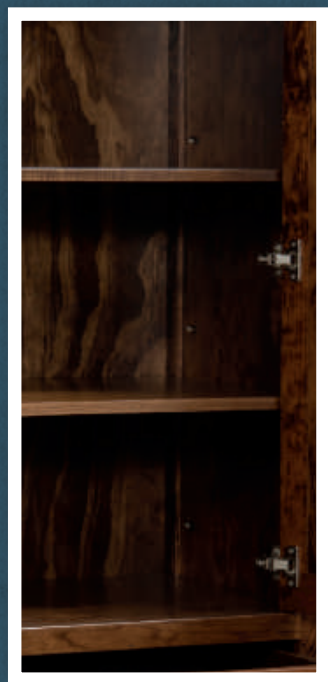

2 Adjustable Shelves