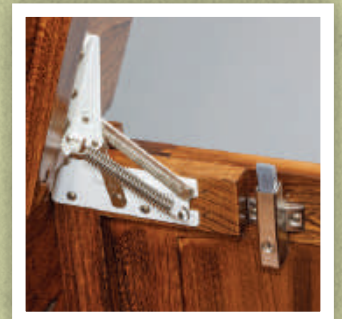

#412 Chest of Drawers

49"H x 39"W x 21"D

Shown in rustic cherry with Asbury stain.

Soft close safety hinge

#404 Blanket Chest

21"H x 46³/₄"W x 19"D

Shown in elm with Michaels Cherry stain.