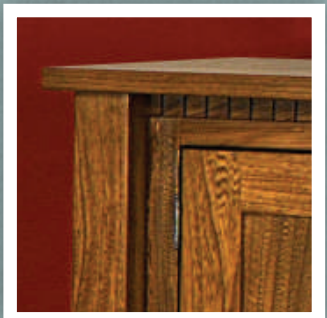

Durable one-inch tops will stand the test of time.