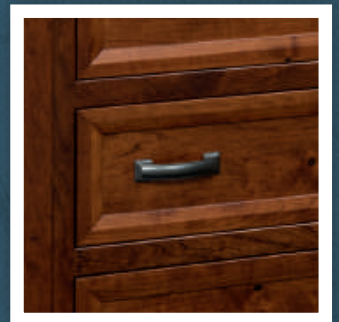

Mitered Drawer Front