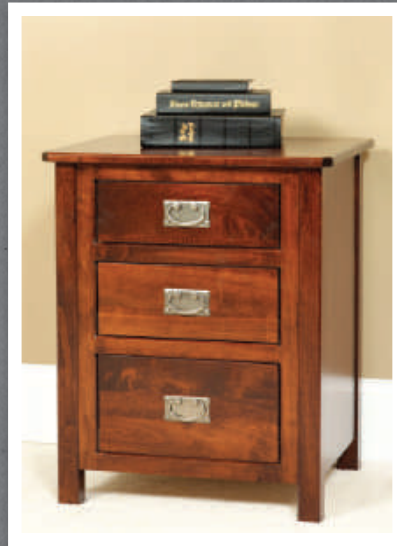

#2 THREE DRAWER NIGHT STAND

29" H x 23½" W x 19" D

Shown in brown maple with Asbury stain.