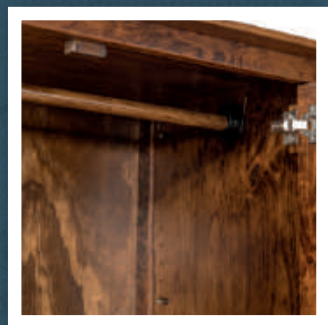

Clothes Rod

#1111 Ventura Armoire

68"H x 40"W x 21 ½"D

Shown in Rustic Cherry with FC-7136 Tanbark stain.