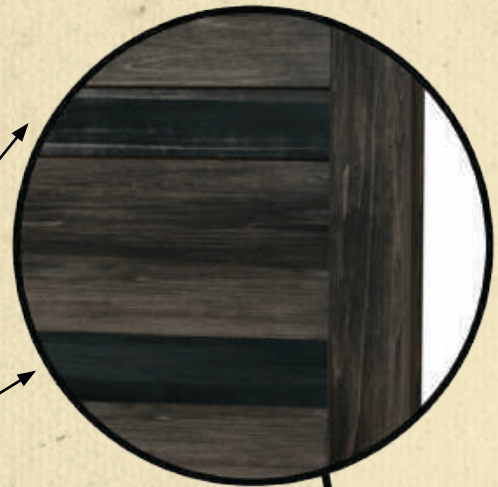

Black Full Extension Slides

293-128 DBN Pulls

#916 Bed

Available in King, Queen, Full, and Twin
Shown in Queen
Headboard: 54" H
Footboard: 24" H
Shown in brown maple with FC-24427
Shadow stain.

Two horizontal rails across headboard