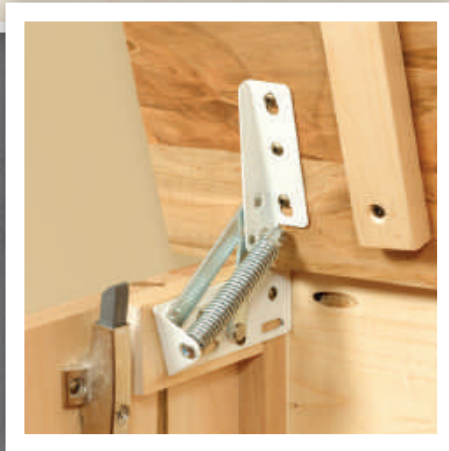

With two adjustable shelves

The blanket chest features a safety button to prevent fingers from being crushed. If the lid falls, a soft close mechanism is activated and the lid slowly closes the rest of the way.