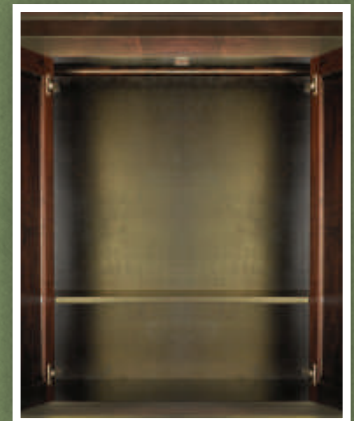

#113 Mirror: 37"H x 43 $\frac{1}{2}$ "W

Shown in brown maple with onyx stain.

#111 Armoire (2 pc)

72¼"H x 41"W x 21½"D

Shown in brown maple with onyx stain.

*Interior of Armoire
One clothes rod and
one adjustable shelf*