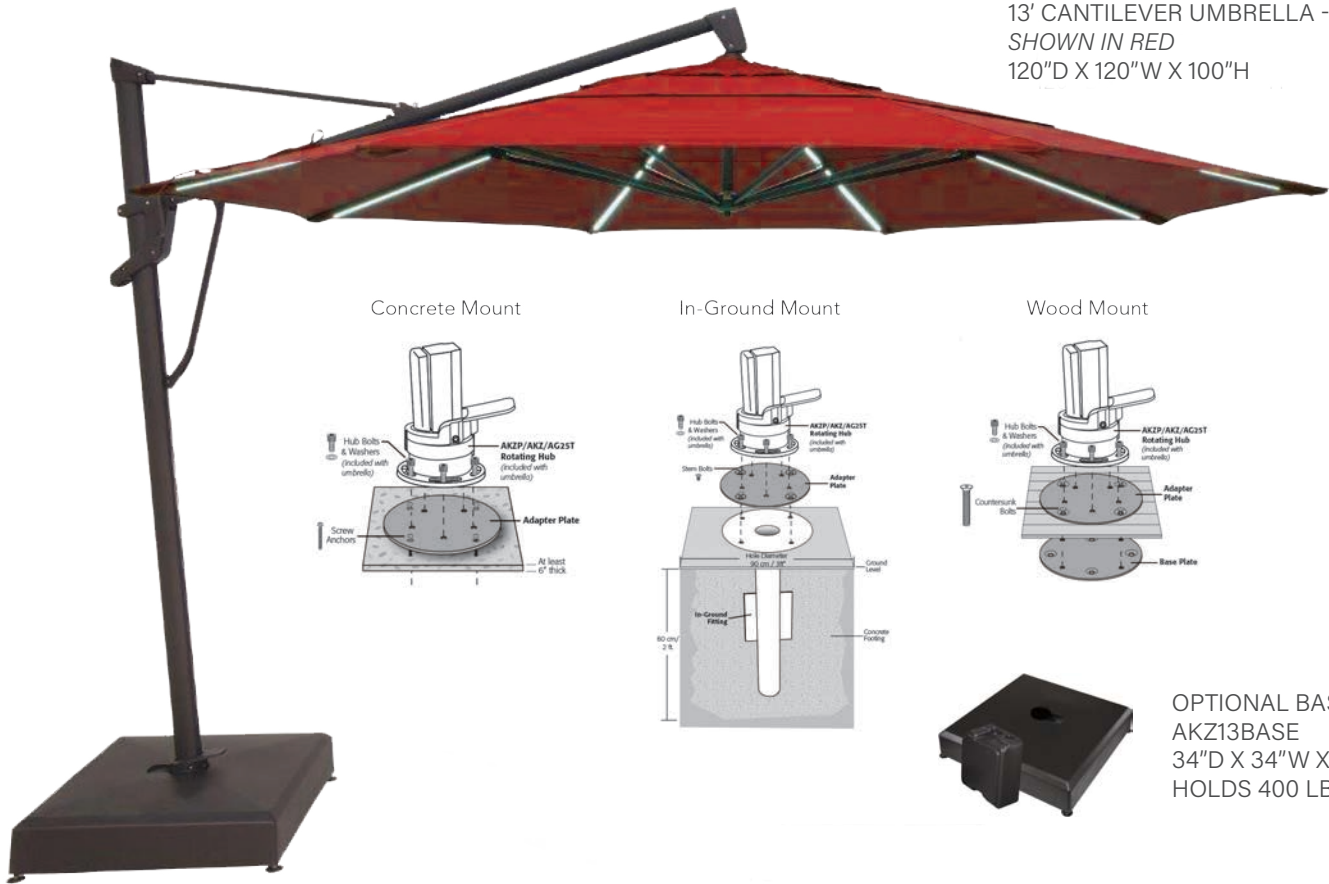

CANTILEVER UMBRELLAS

13' CANTILEVER UMBRELLA - 13SLCANTI
SHOWN IN RED
120"D X 120"W X 100"H

Concrete Mount

In-Ground Mount

Wood Mount

OPTIONAL BASE:
AKZ13BASE
34"D X 34"W X 7.5"H
HOLDS 400 LBS. OF SAND

3 AVAILABLE FABRICS