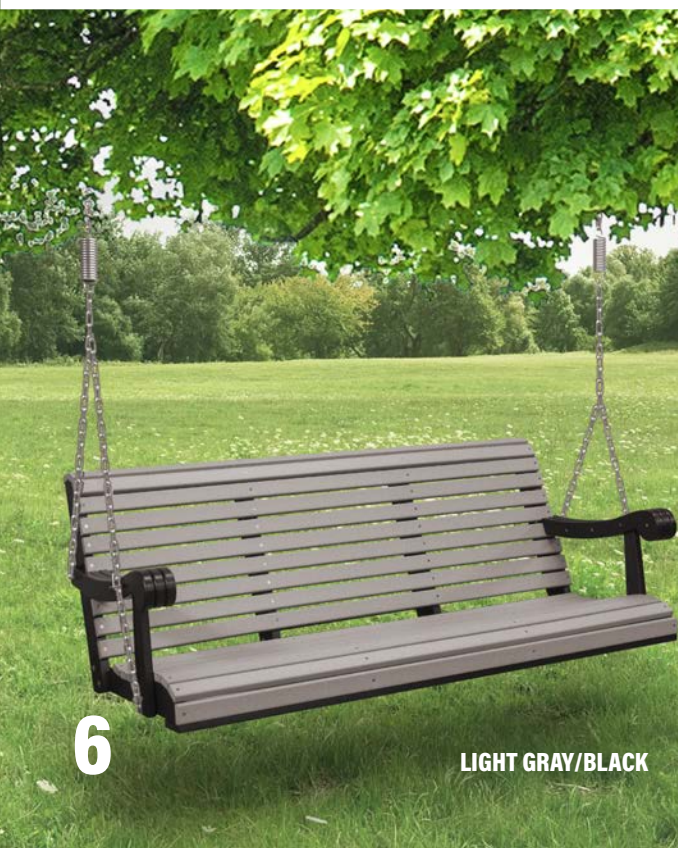

6

LIGHT GRAY/BLACK

GRANDPA SWING

"This was everything we hoped it would be and more. My husband assembled it in no time and we hung it from a previous swing stand that we refurbished. It is both comfortable and stylish! We definitely recommend this product!"

5 Star Review