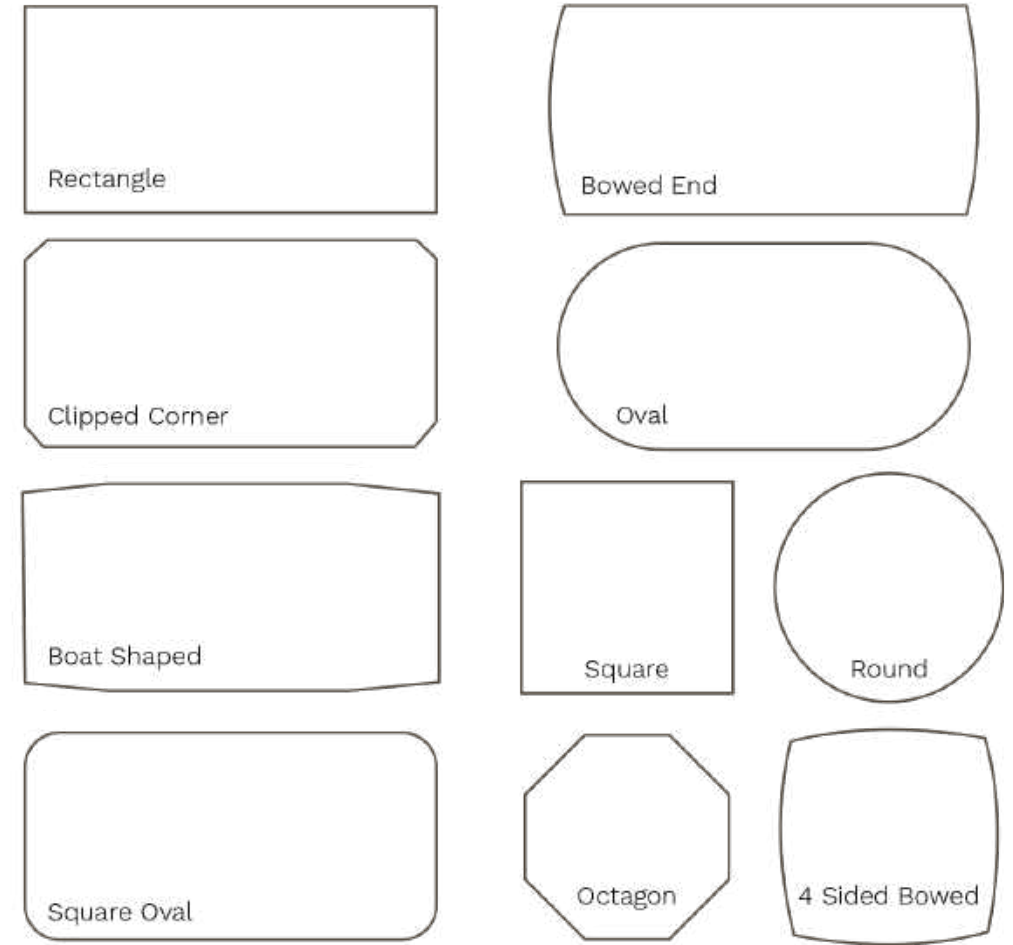

OPTIONS

TABLE TOP OPTIONS: