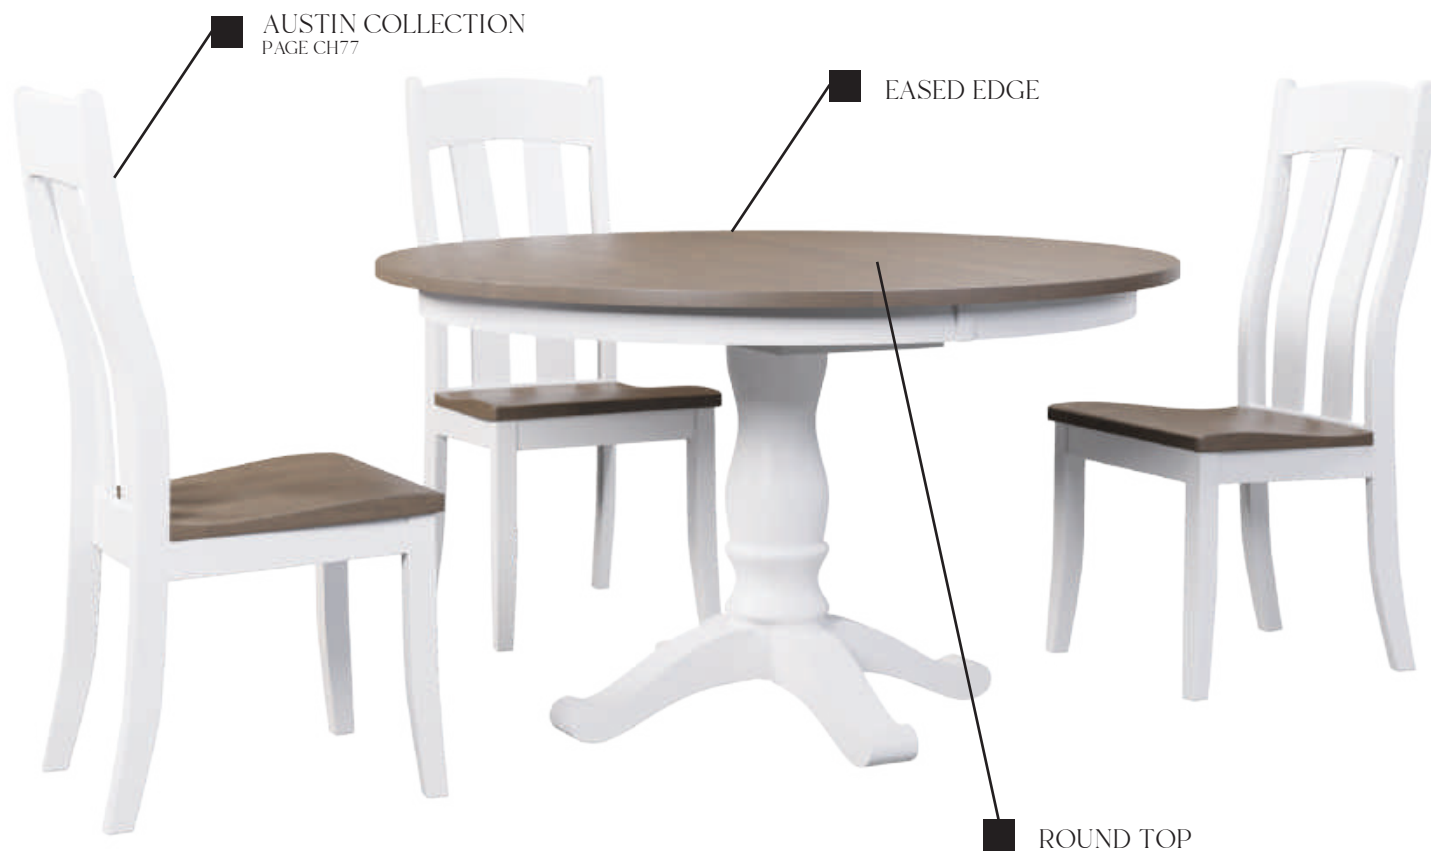

BROOKE SINGLE PEDESTAL

Top: Brown Maple with FC-11434 Driftwood | Base: Brown Maple with OCS-341 White

BUCKEYE SINGLE PEDESTAL

Brown Maple with OCS-104 Seely

BROOKE SINGLE PEDESTAL
#BRSP

STANDARD FEATURES:
Round Top | Eased Edge | Geared Slides

AVAILABLE TOP SHAPES:
Clipped Corner | Boat Shaped | Square Oval |
Bowed End | Oval | Square | Octagon | 4 Sided Bowed

SELF STORING:
Available only in 42"x54" with 2 leaves
Oval : 1 with apron : 1 without apron

SHOWN IN:
Brown Maple | OCS-113 Michael's Cherry