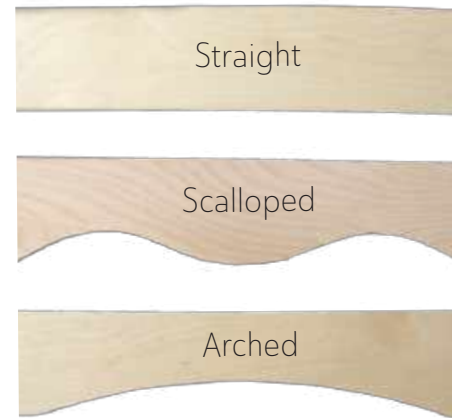

## PEDESTAL OPTIONS:

A. 4 Sided | B. 8 Sided

## FOOT OPTIONS:

A. Mission | B. Classic Mission | C. Princess | D. Empire

EDGE PROFILE OPTIONS:

SKIRTING OPTIONS:

HANDPLANING AND DISTRESSING OPTIONS:

A  
Plank Handplaned  
Hand-Worn Edge  
Medium Distressed

B  
Ridge Handplaned  
Hand-Hewn Edge  
Medium Distressed

C  
Rolling Handplaned  
Hand-Worn Edge  
Heavy Distressed

SUGGESTED STAIN OPTIONS:

Please note that items are available in any color option.

Coco