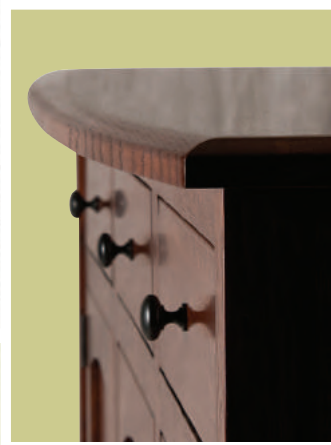

BELAMAR BUFFET | 1103

20"D x 60"W x 42"H

Quartersawn White Oak

OCS 117 Asbury

K204 BL Knobs

(1) adjustable shelf behind each door

Holds up to 12 wine bottles