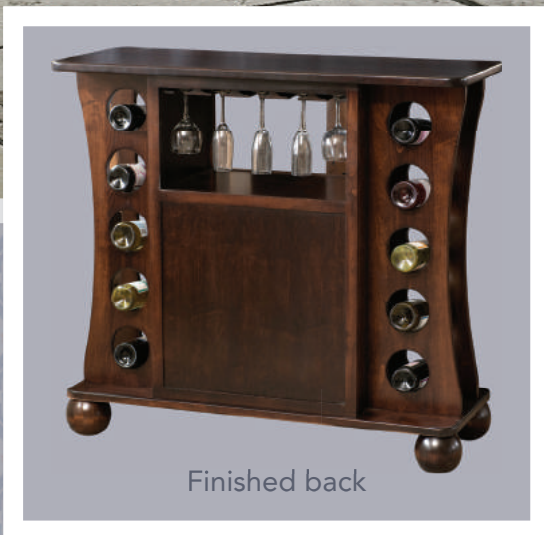

Knob - KR15BL

SAVANNAH

SAVANNAH BUFFET | 851

18"D x 60"W x 42"H

Brown Maple – 119 Cappuccino

Knobs KR15BL

(1) adjustable shelf per door

SAVANNAH

ROWAN
WINE CABINET
2000

17½"D x 45"W x 41"H
Brown Maple – OCS 228 Rich Tobacco
Knob K2040S-N
(1) adjustable shelf
Finished back

Finished back

Collections

Collections

notes

FARMHOUSE COLLECTION

Plank Top with Breadboard End

Standard with Seedy Glass in Top Doors
3 Adjustable Glass Shelves in Top
1 Adjustable Wood Shelf in Base
55276-BBR Pulls
Standard with 3 Canlights and Touch Switch
Shown in Rustic Hickory, FC-10944 Tavern, Low Sheen