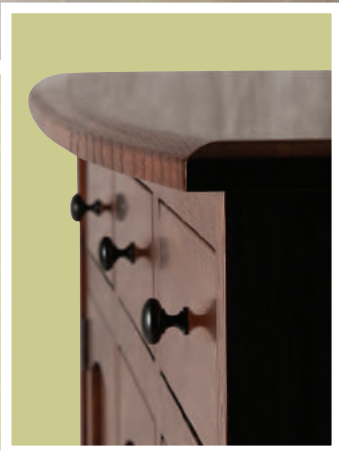

Live Edge Tops

Reclaimed Tops

Two-tone Finishes

BELAMAR

HUTCH TOP | 1101

BUFFET | 1102

HUTCH TOP | 1101

20"D x 63-5/16"W x 82"H