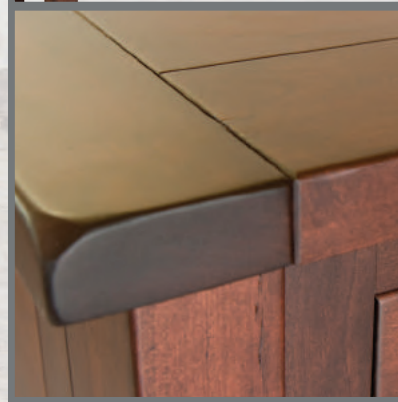

FARMHOUSE Hutch | 1501 Base, 1515 Top
20"D x 60"W x 83"H

FARMHOUSE Buffet w/Drawers | 1501

20"D x 60"W x 36"H

1 Adjustable Wood Shelf in Base (behind each door)

55276-BBR Pull

Shown in Rustic Cherry 226 Coffee Low Sheen

Plank Top with Breadboard End

FARMHOUSE Buffet w/Wine | 1502

23.75"D x 70"W x 42"H

1 Hidden Drawer (behind each door)

1 Adjustable Wood Shelf in Base
(behind each door)

55276-BBR Pull

Shown in Rustic Cherry 226 Coffee Low Sheen